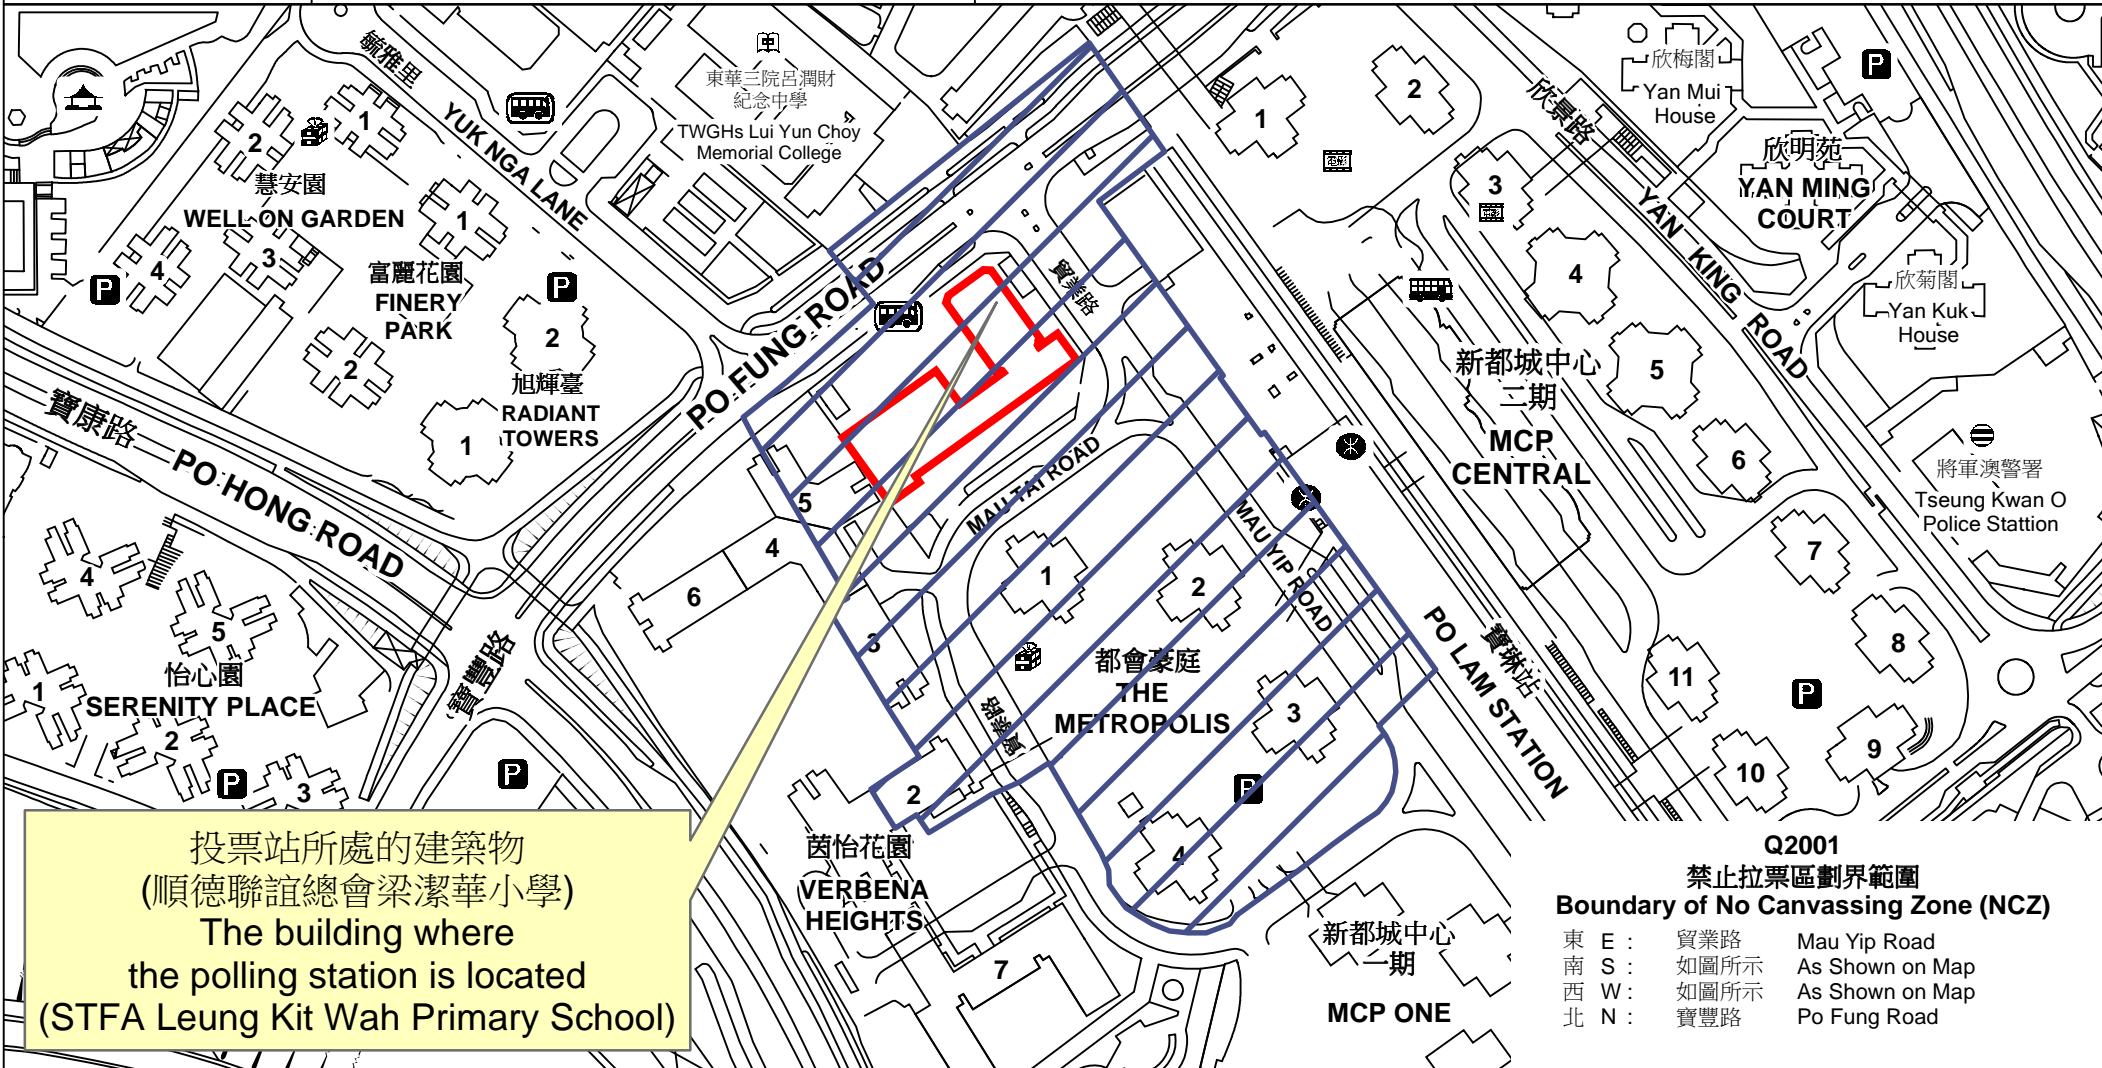

# 投票站位置圖和禁止拉票區 Polling Station - Location Plan & No Canvassing Zone

投票站編號 Polling Station Code	2021年立法會換屆選舉地方選區編號及名稱 Code & Name of Geographical Constituency for 2021 Legislative Council General Election	名稱及地址 Name & Address
<b>Q2001</b>	<b>LC6</b> <b>新界東南</b> <b>NEW TERRITORIES SOUTH EAST</b>	<b>順德聯誼總會梁潔華小學</b> <b>新界將軍澳貿泰路2號地下</b> <b>STFA Leung Kit Wah Primary School</b> <b>G/F, 2 Mau Tai Road, Tseung Kwan O, New Territories</b>

投票站所處的建築物  
(順德聯誼總會梁潔華小學)  
The building where  
the polling station is located  
(STFA Leung Kit Wah Primary School)

**Q2001**  
**禁止拉票區劃界範圍**  
**Boundary of No Canvassing Zone (NCZ)**

東 E :	貿業路	Mau Yip Road
南 S :	如圖所示	As Shown on Map
西 W :	如圖所示	As Shown on Map
北 N :	寶豐路	Po Fung Road

 禁止拉票區  
No Canvassing Zone