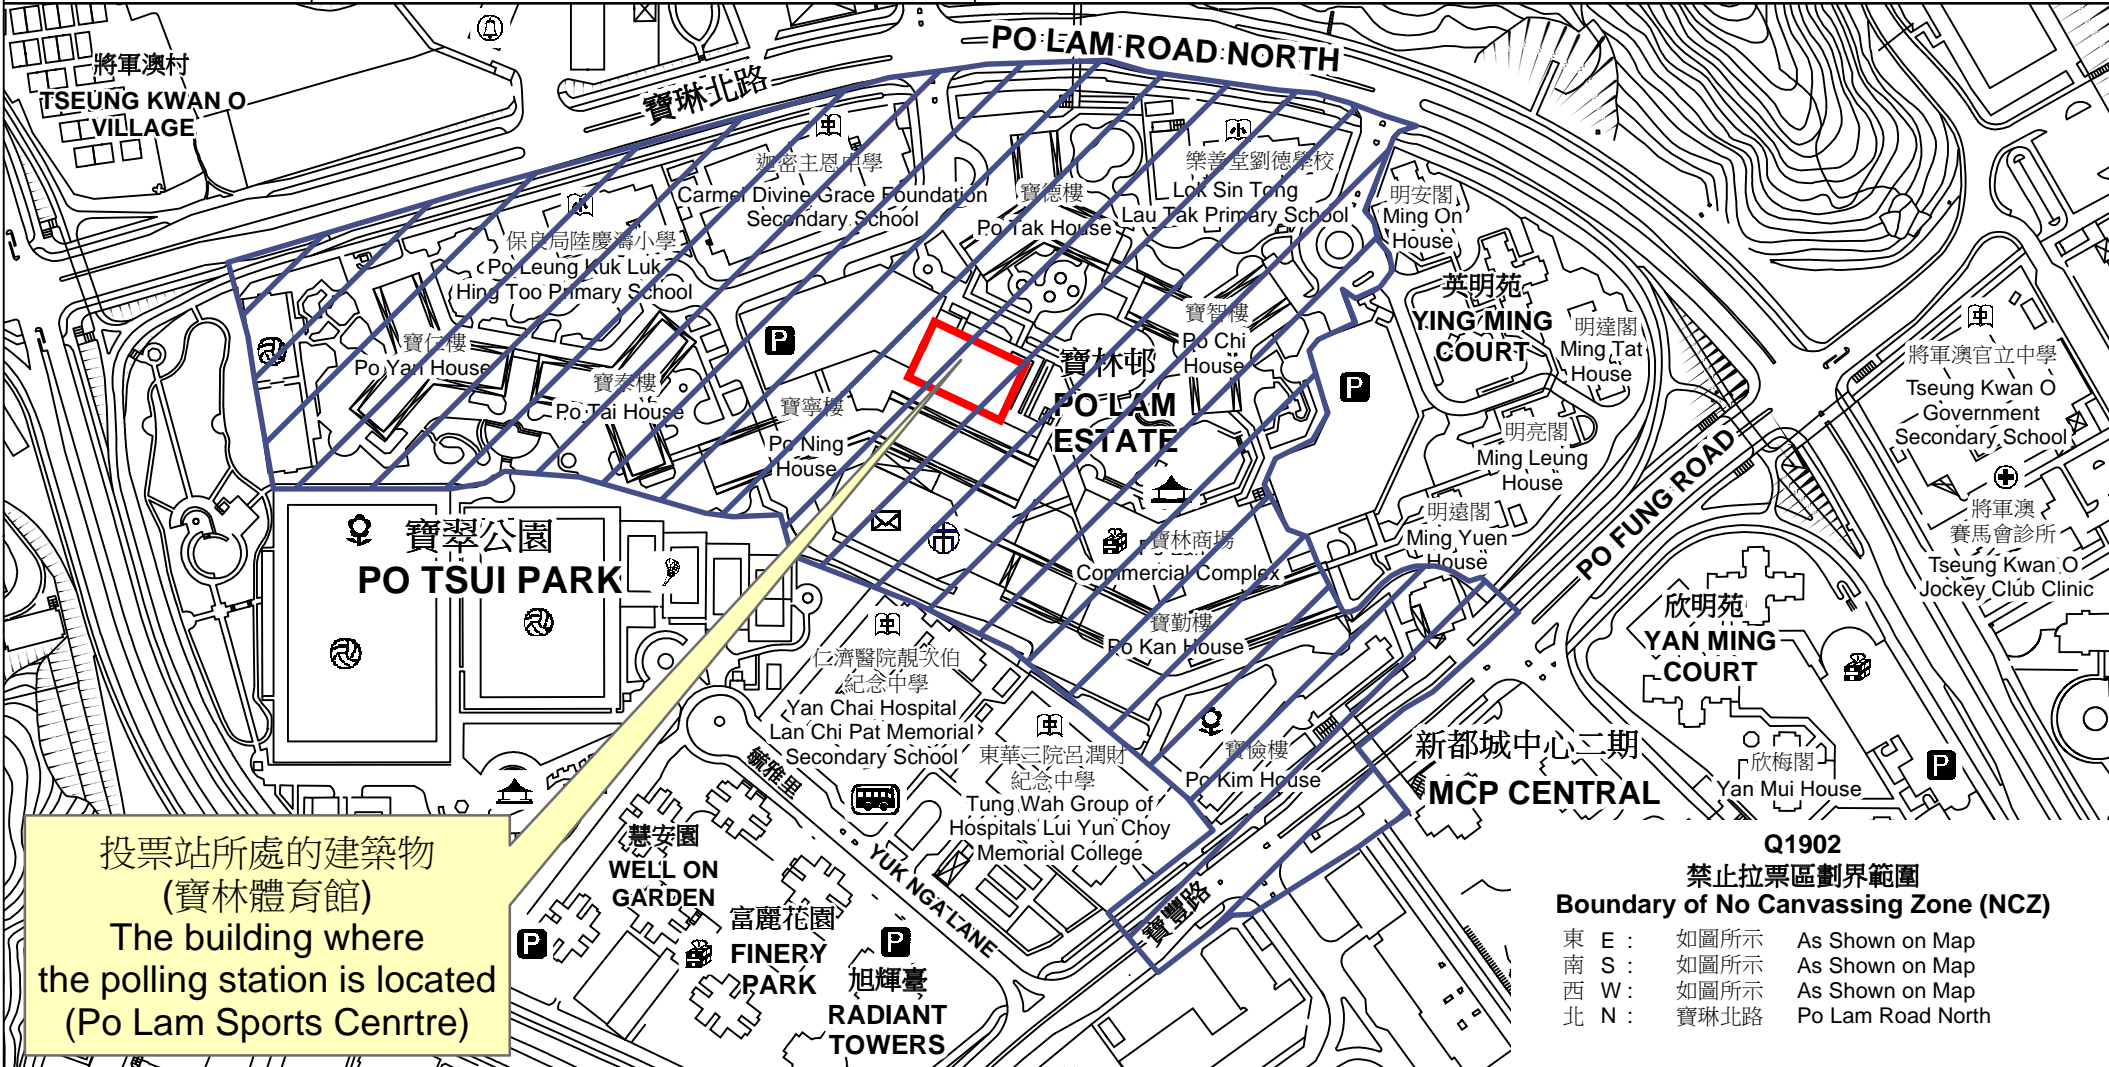

投票站位置圖和禁止拉票區 Polling Station - Location Plan & No Canvassing Zone

投票站編號 Polling Station Code	2021年立法會換屆選舉地方選區編號及名稱 Code & Name of Geographical Constituency for 2021 Legislative Council General Election	名稱及地址 Name & Address
Q1902	LC6 新界東南 NEW TERRORIES SOUTH EAST	寶林體育館 新界將軍澳寶林邨寶林體育館1樓 Po Lam Sports Centre 1/F, Po Lam Sports Centre, Po Lam Estate, Tseung Kwan O, New Territories

投票站所處的建築物
(寶林體育館)
The building where
the polling station is located
(Po Lam Sports Centre)

Q1902
禁止拉票區劃界範圍
Boundary of No Canvassing Zone (NCZ)
 東 E : 如圖所示 As Shown on Map
 南 S : 如圖所示 As Shown on Map
 西 W : 如圖所示 As Shown on Map
 北 N : 寶琳北路 Po Lam Road North

 禁止拉票區
No Canvassing Zone