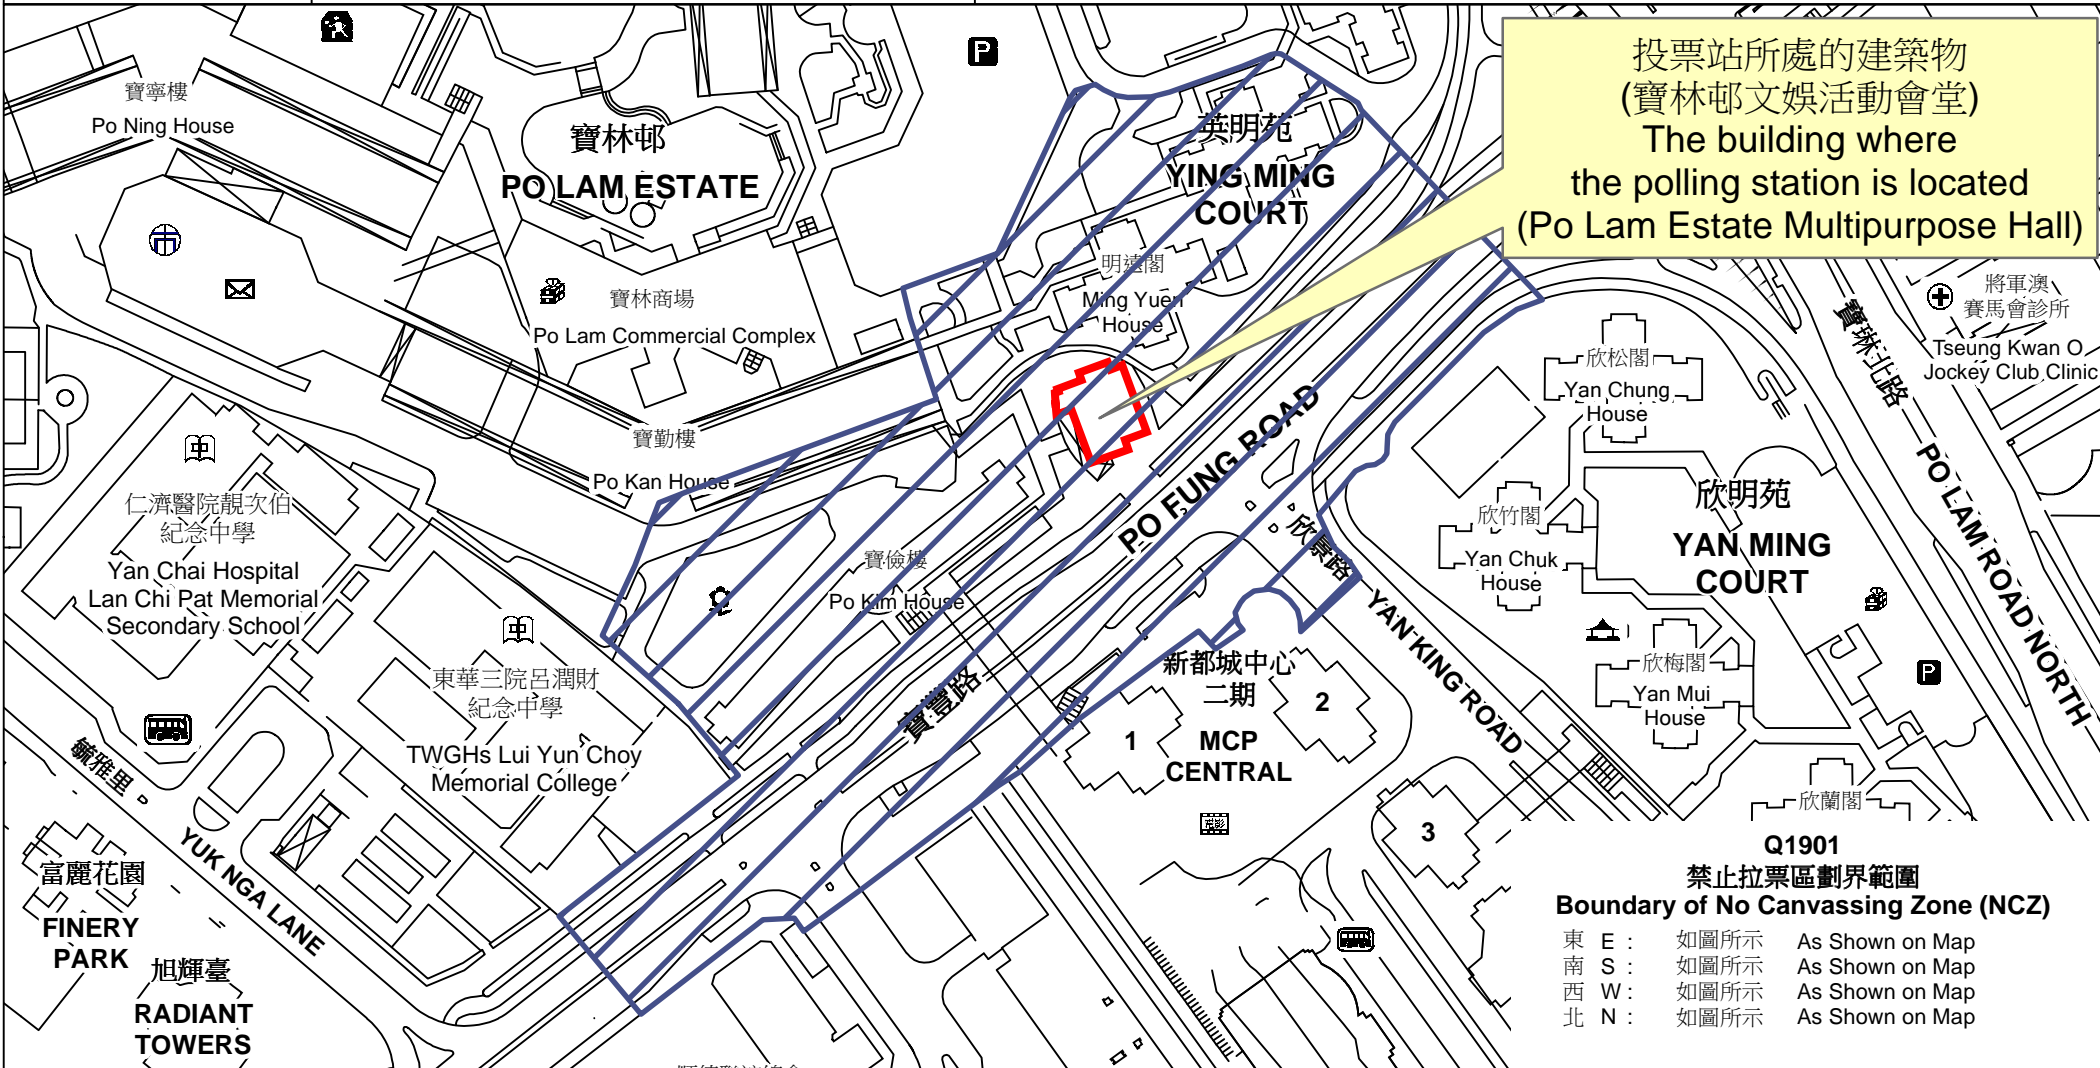

# 投票站位置圖和禁止拉票區 Polling Station - Location Plan & No Canvassing Zone

投票站編號 Polling Station Code  <b>Q1901</b>	2021年立法會換屆選舉地方選區編號及名稱 Code & Name of Geographical Constituency for 2021 Legislative Council General Election  <b>LC6 新界東南 NEW TERRITORIES SOUTH EAST</b>	名稱及地址 Name & Address  寶林邨文娛活動會堂 新界將軍澳寶林邨寶林邨文娛活動會堂地下 <b>Po Lam Estate Multipurpose Hall</b> G/F, Po Lam Estate Multipurpose Hall, Po Lam Estate, Tseung Kwan O, New Territories
---	---	--

投票站所處的建築物  
(寶林邨文娛活動會堂)  
The building where  
the polling station is located  
(Po Lam Estate Multipurpose Hall)

**Q1901  
禁止拉票區劃界範圍  
Boundary of No Canvassing Zone (NCZ)**

東 E :	如圖所示	As Shown on Map
南 S :	如圖所示	As Shown on Map
西 W :	如圖所示	As Shown on Map
北 N :	如圖所示	As Shown on Map

 禁止拉票區  
No Canvassing Zone