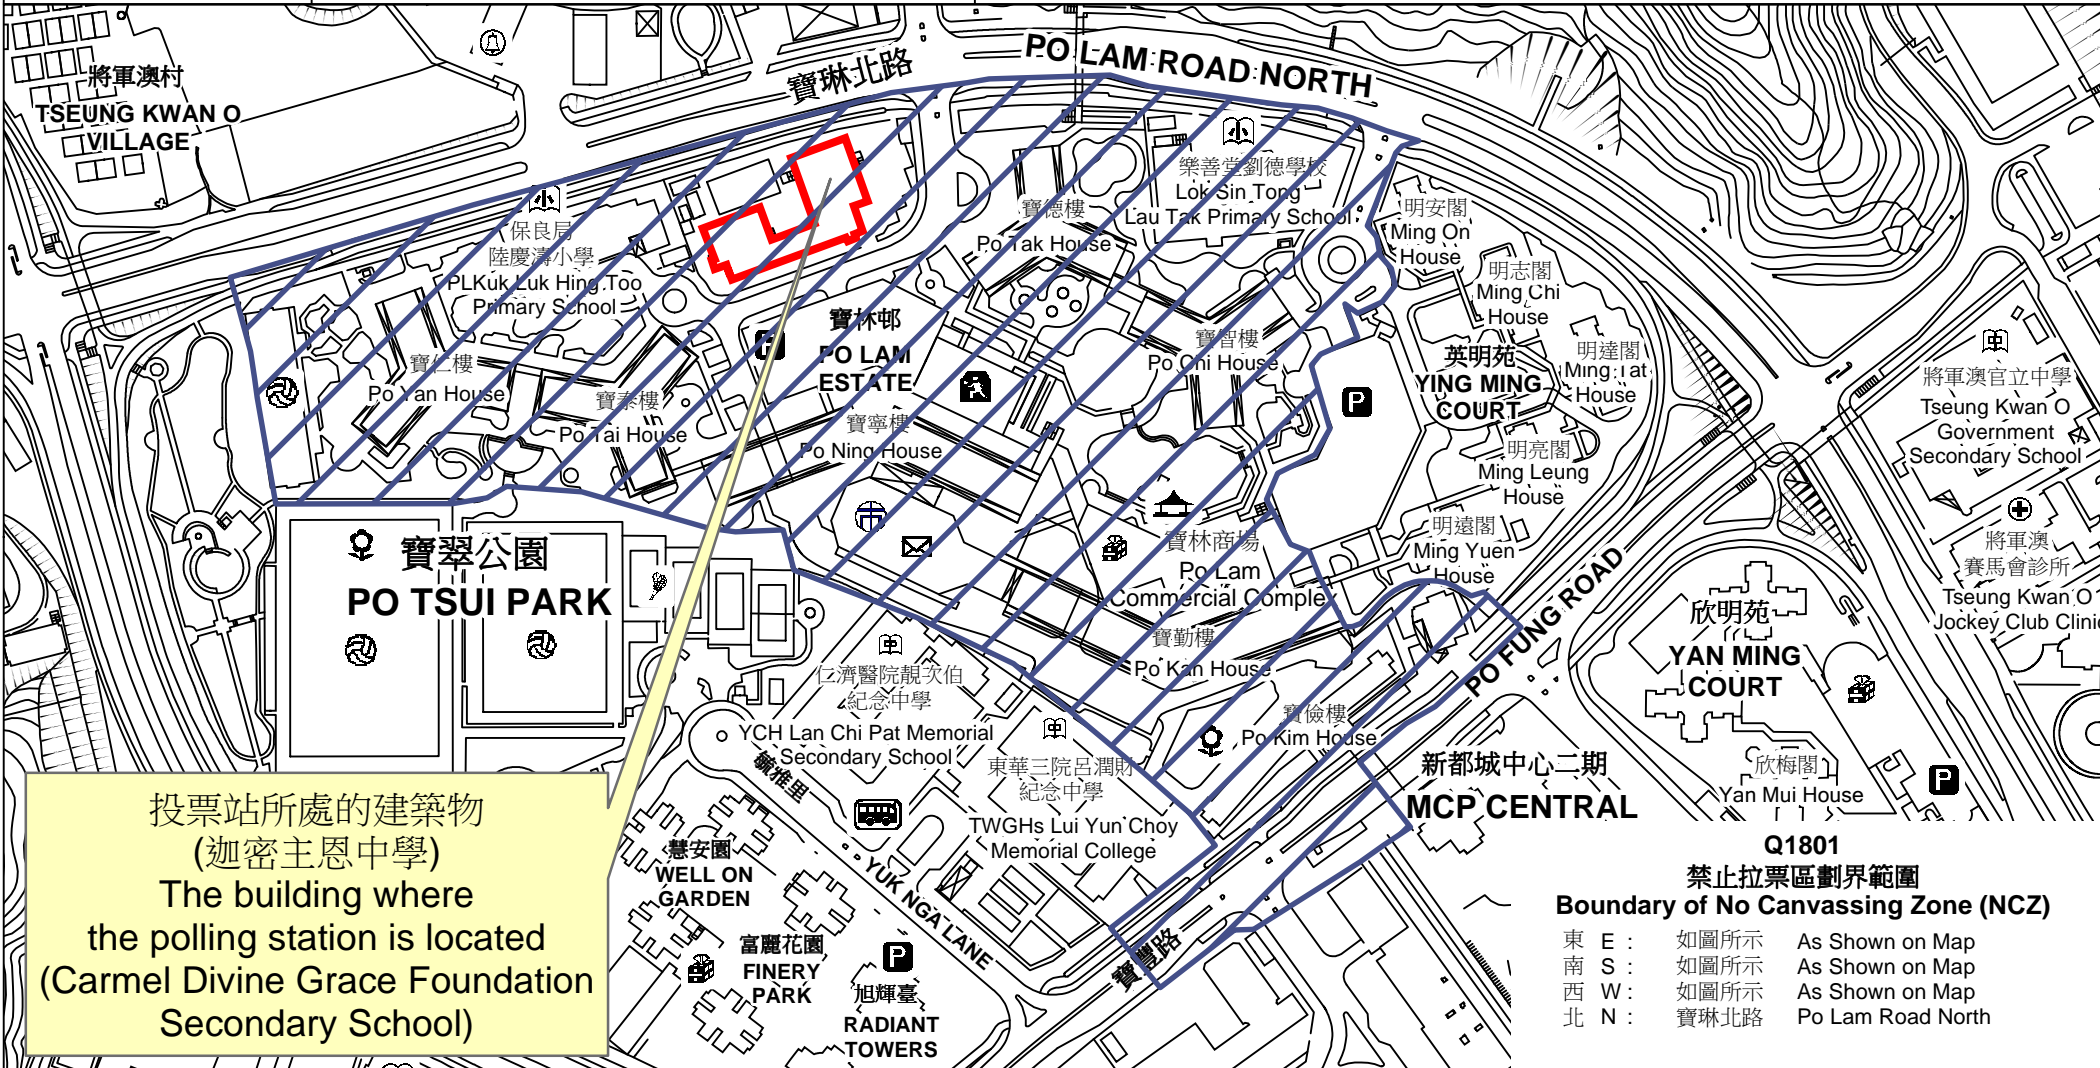

投票站位置圖和禁止拉票區 Polling Station - Location Plan & No Canvassing Zone

投票站編號 Polling Station Code	2021年立法會換屆選舉地方選區編號及名稱 Code & Name of Geographical Constituency for 2021 Legislative Council General Election	名稱及地址 Name & Address
Q1801	LC6 新界東南 NEW TERRITORIES SOUTH EAST	迦密主恩中學 新界將軍澳寶林邨迦密主恩中學地下 Carmel Divine Grace Foundation Secondary School G/F, Carmel Divine Grace Foundation Secondary School, Po Lam Estate, Tseung Kwan O, New Territories

投票站所處的建築物
(迦密主恩中學)
The building where
the polling station is located
(Carmel Divine Grace Foundation
Secondary School)

Q1801
禁止拉票區劃界範圍
Boundary of No Canvassing Zone (NCZ)

東 E :	如圖所示	As Shown on Map
南 S :	如圖所示	As Shown on Map
西 W :	如圖所示	As Shown on Map
北 N :	寶琳北路	Po Lam Road North

 禁止拉票區
No Canvassing Zone