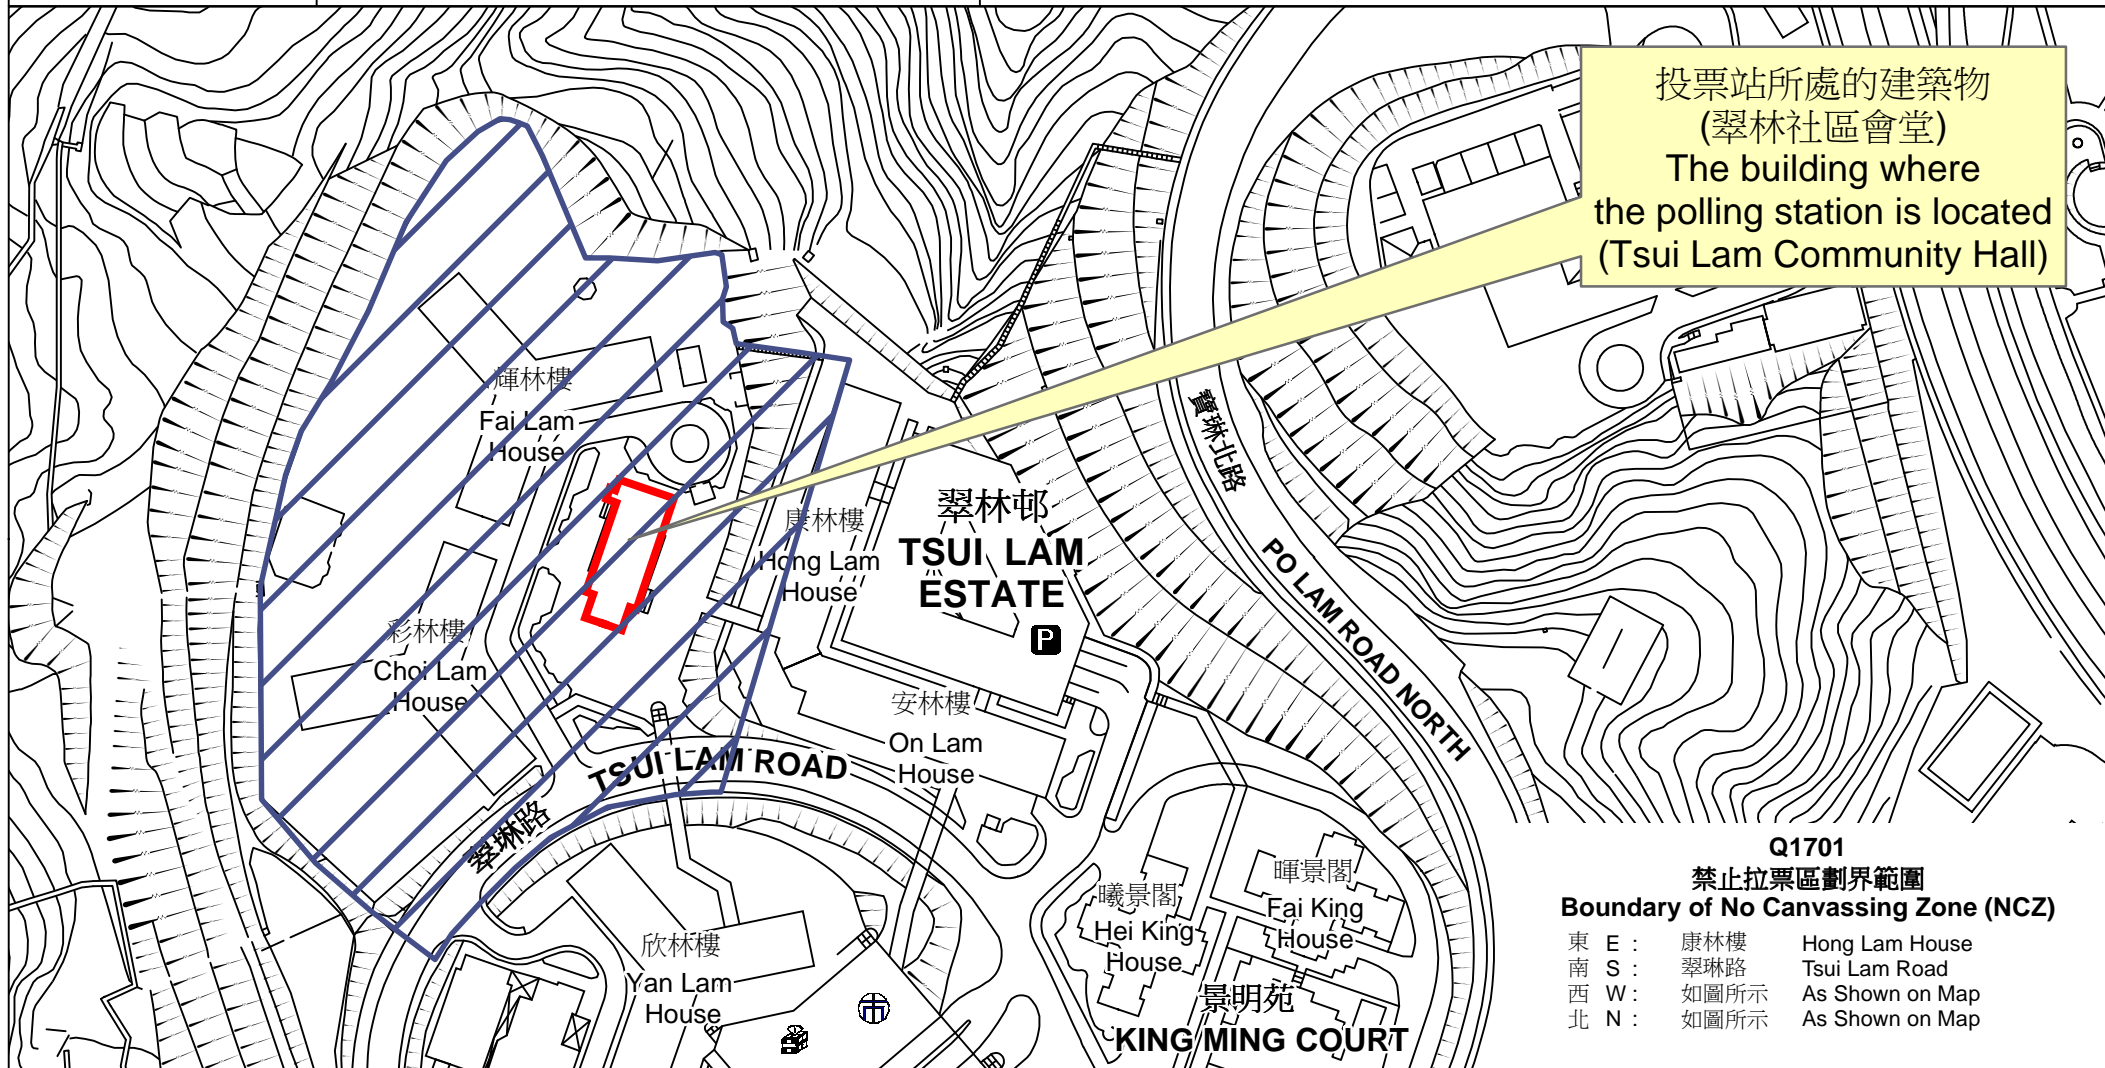

投票站位置圖和禁止拉票區 Polling Station - Location Plan & No Canvassing Zone

投票站編號 Polling Station Code	2021年立法會換屆選舉地方選區編號及名稱 Code & Name of Geographical Constituency for 2021 Legislative Council General Election	名稱及地址 Name & Address
Q1701	LC6 新界東南 NEW TERRITORIES SOUTH EAST	翠林社區會堂 新界將軍澳翠林邨翠林社區會堂地下 Tsui Lam Community Hall G/F, Tsui Lam Community Hall, Tsui Lam Estate, Tseung Kwan O, New Territories

 禁止拉票區
No Canvassing Zone