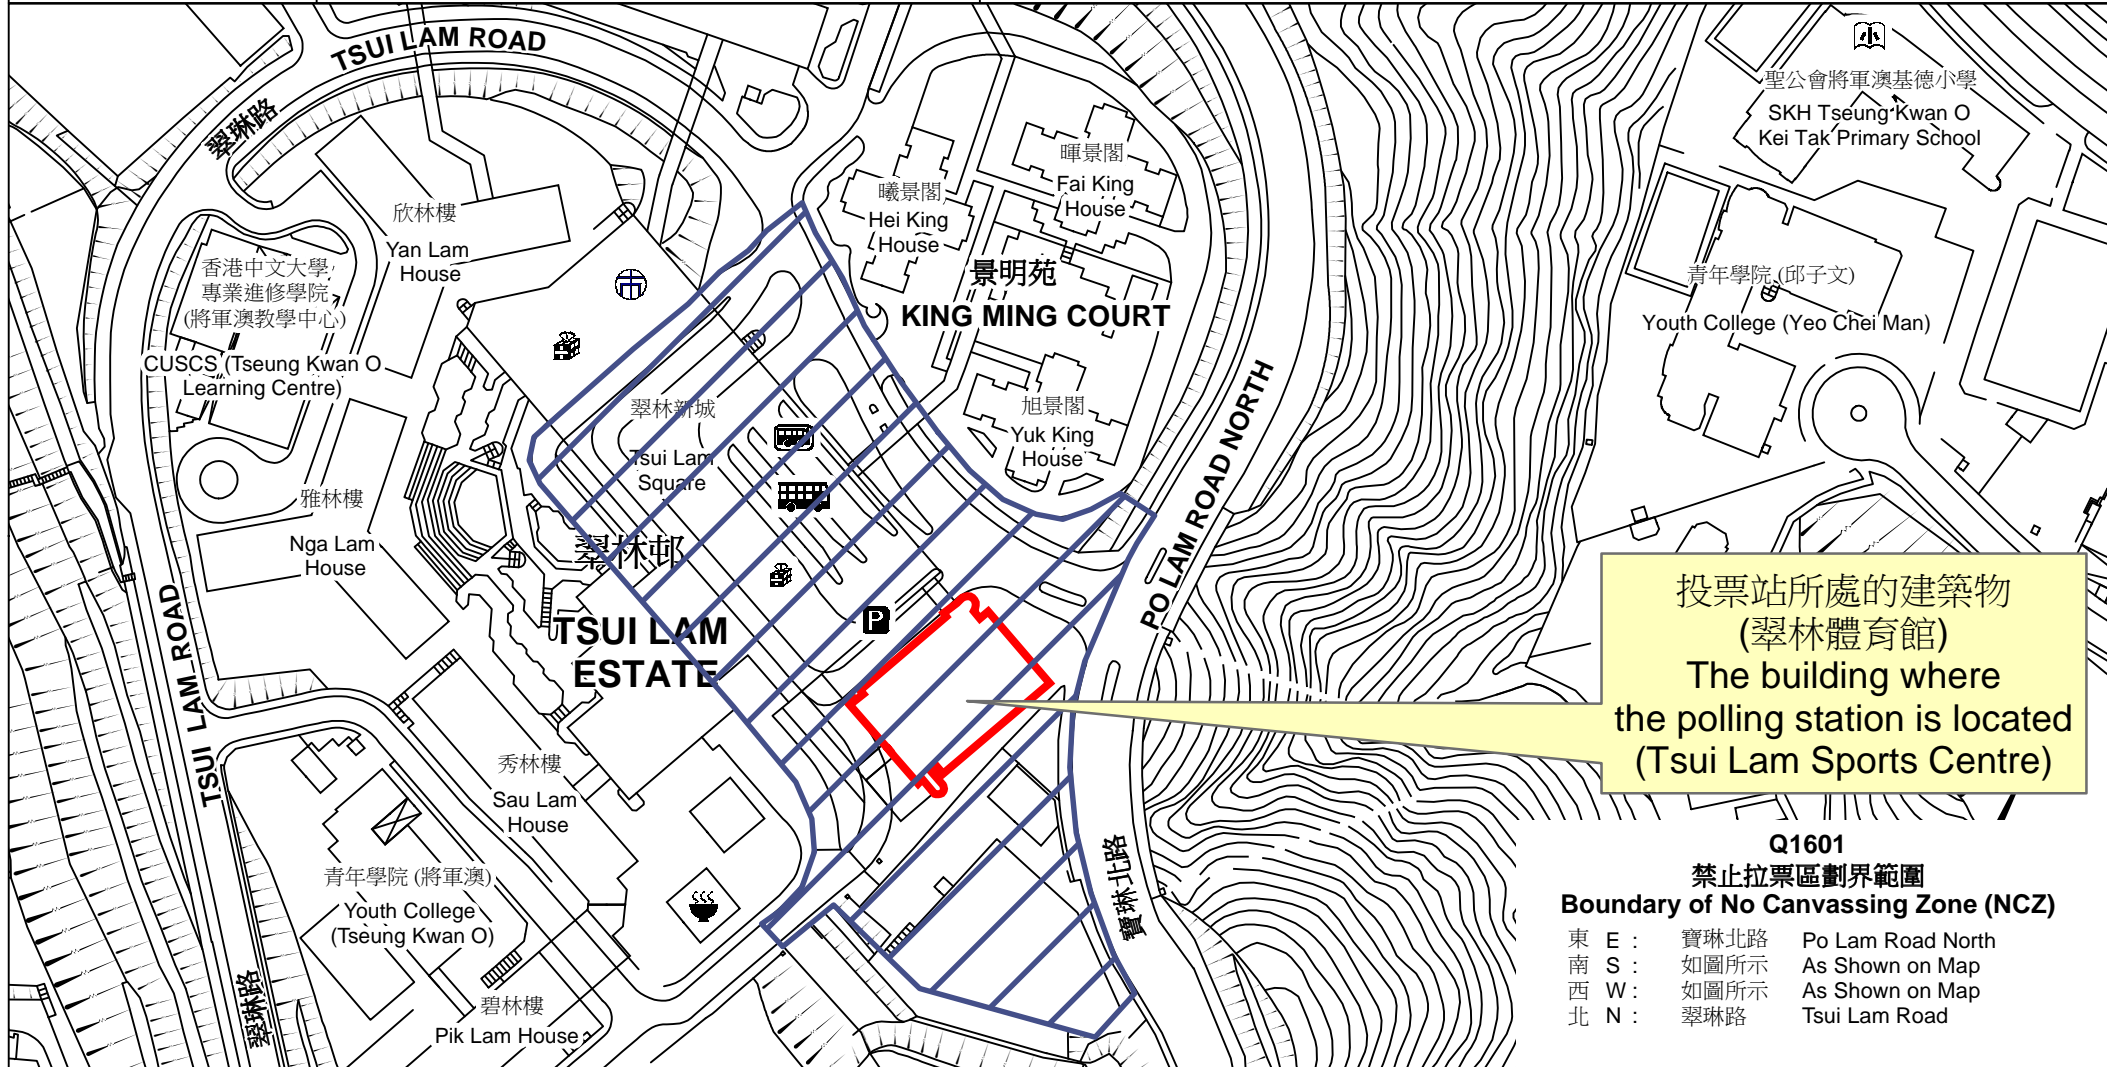

# 投票站位置圖和禁止拉票區 Polling Station - Location Plan & No Canvassing Zone

投票站編號 Polling Station Code	2021年立法會換屆選舉地方選區編號及名稱 Code & Name of Geographical Constituency for 2021 Legislative Council General Election	名稱及地址 Name & Address
<b>Q1601</b>	<b>LC6</b> <b>新界東南</b> <b>NEW TERRITORIES SOUTH EAST</b>	<b>翠林體育館</b> <b>新界將軍澳翠林邨翠林體育館1樓</b> <b>Tsui Lam Sports Centre</b> <b>1/F, Tsui Lam Sports Centre, Tsui Lam Estate, Tseung Kwan O, New Territories</b>

投票站所處的建築物  
(翠林體育館)  
The building where  
the polling station is located  
(Tsui Lam Sports Centre)

**Q1601**  
**禁止拉票區劃界範圍**  
**Boundary of No Canvassing Zone (NCZ)**

東 E :	寶琳北路	Po Lam Road North
南 S :	如圖所示	As Shown on Map
西 W :	如圖所示	As Shown on Map
北 N :	翠琳路	Tsui Lam Road

 禁止拉票區  
No Canvassing Zone