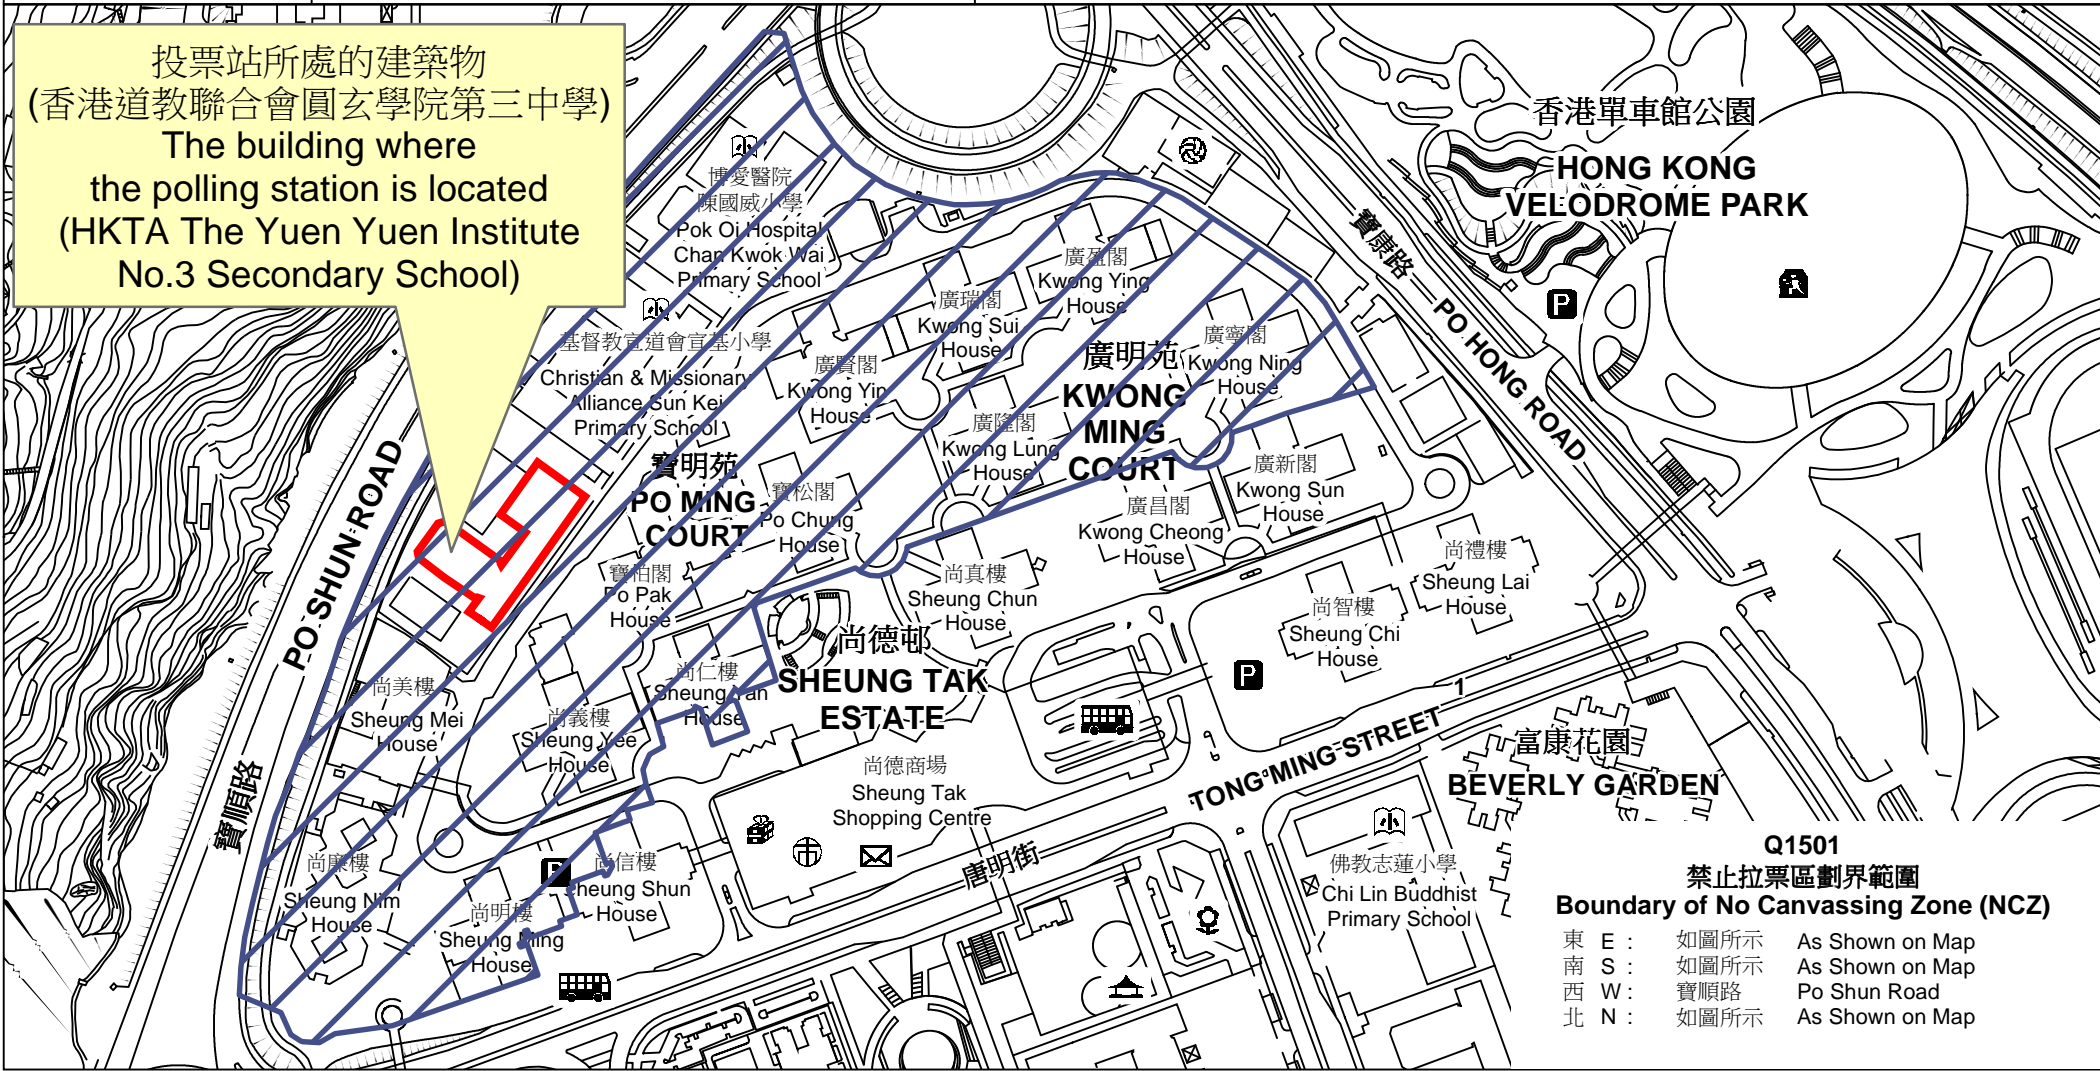

投票站位置圖和禁止拉票區 Polling Station - Location Plan & No Canvassing Zone

投票站編號 Polling Station Code	2021年立法會換屆選舉地方選區編號及名稱 Code & Name of Geographical Constituency for 2021 Legislative Council General Election	名稱及地址 Name & Address
Q1501	LC6 新界東南 NEW TERRITORIES SOUTH EAST	香港道教聯合會圓玄學院第三中學 新界將軍澳唐明街2號尚德邨香港道教聯合會圓玄學院第三中學地下 HKTA The Yuen Yuen Institute No.3 Secondary School G/F, HKTA The Yuen Yuen Institute No.3 Secondary School, Sheung Tak Estate, 2 Tong Ming Street, Tseung Kwan O, New Territories

投票站所處的建築物
(香港道教聯合會圓玄學院第三中學)
The building where
the polling station is located
(HKTA The Yuen Yuen Institute
No.3 Secondary School)

Q1501
禁止拉票區劃界範圍
Boundary of No Canvassing Zone (NCZ)
 東 E : 如圖所示 As Shown on Map
 南 S : 如圖所示 As Shown on Map
 西 W : 寶順路 Po Shun Road
 北 N : 如圖所示 As Shown on Map

 禁止拉票區
No Canvassing Zone