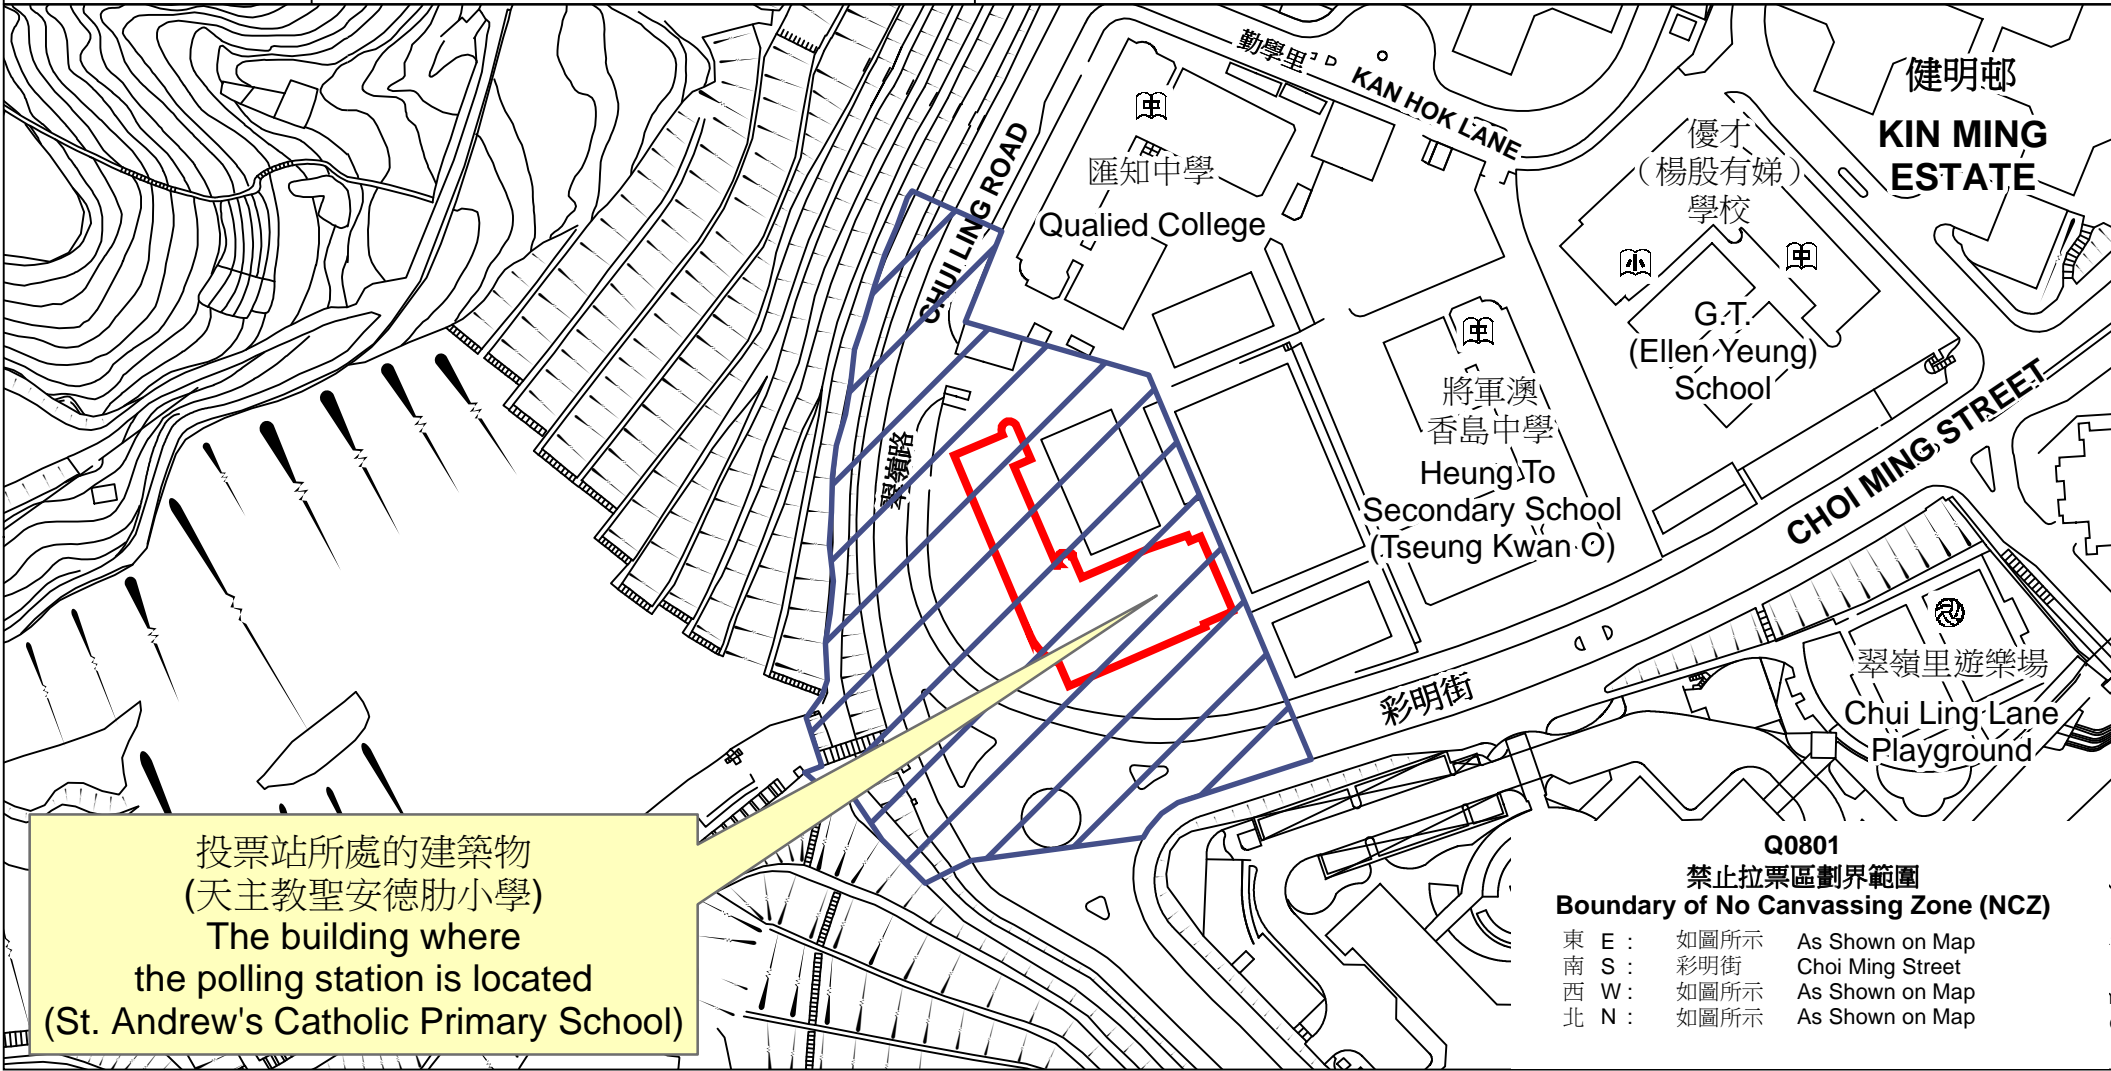

投票站位置圖和禁止拉票區 Polling Station - Location Plan & No Canvassing Zone

投票站編號 Polling Station Code	2021年立法會換屆選舉地方選區編號及名稱 Code & Name of Geographical Constituency for 2021 Legislative Council General Election	名稱及地址 Name & Address
Q0801	<p>LC6 新界東南 NEW TERRITORIES SOUTH EAST</p>	<p>天主教聖安德肋小學 新界將軍澳調景嶺翠嶺路30號地下 St. Andrew's Catholic Primary School G/F, 30 Chui Ling Road, Tiu Keng Leng, Tseung Kwan O, New Territories</p>

投票站所處的建築物
(天主教聖安德肋小學)
The building where
the polling station is located
(St. Andrew's Catholic Primary School)

Q0801
禁止拉票區劃界範圍
Boundary of No Canvassing Zone (NCZ)

東 E :	如圖所示	As Shown on Map
南 S :	彩明街	Choi Ming Street
西 W :	如圖所示	As Shown on Map
北 N :	如圖所示	As Shown on Map

 禁止拉票區
No Canvassing Zone