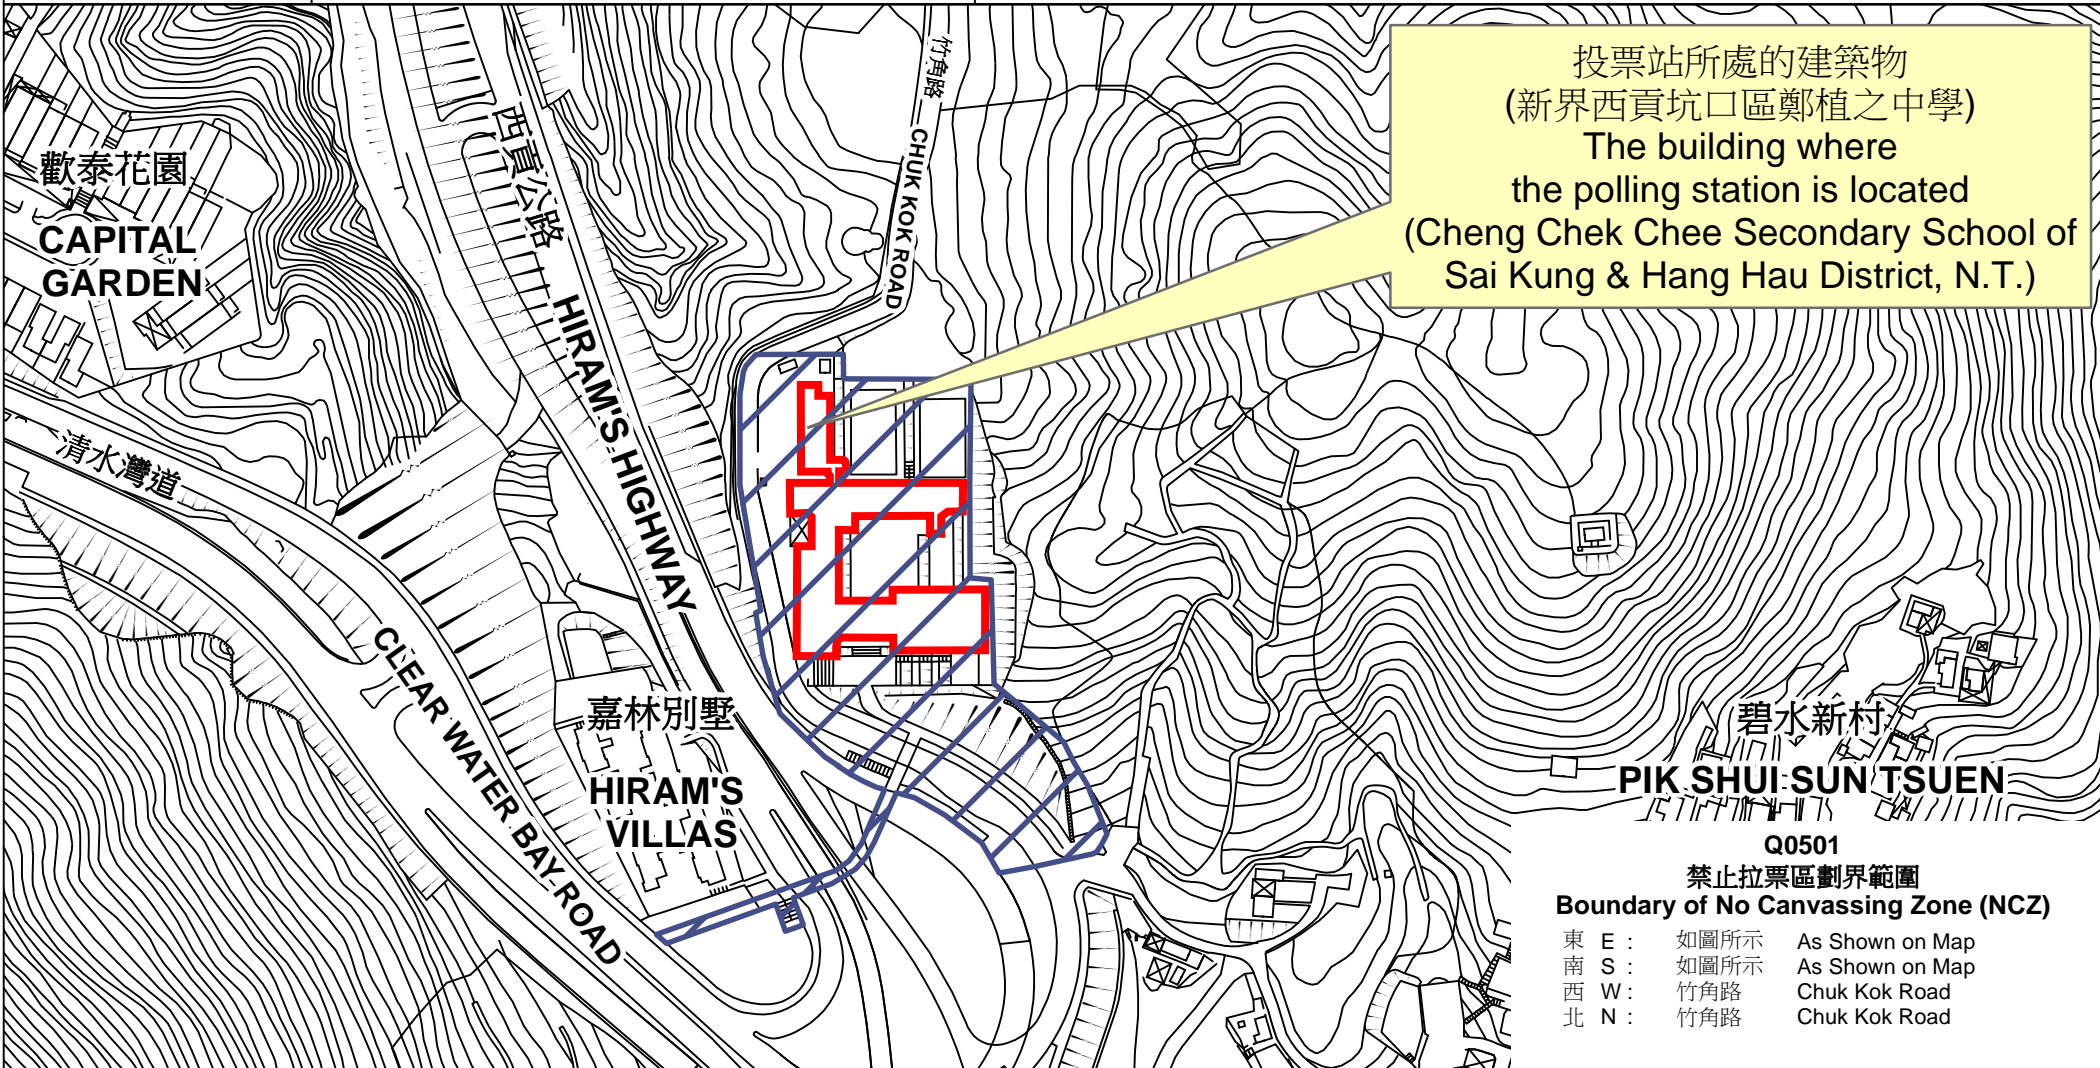

投票站位置圖和禁止拉票區 Polling Station - Location Plan & No Canvassing Zone

<p>投票站編號 Polling Station Code</p> <p>Q0501</p>	<p>2021年立法會換屆選舉地方選區編號及名稱 Code & Name of Geographical Constituency for 2021 Legislative Council General Election</p> <p>LC6 新界東南 NEW TERRITORIES SOUTH EAST</p>	<p>名稱及地址 Name & Address</p> <p>新界西貢坑口區鄭植之中學 新界西貢竹角路8號地下 Cheng Chek Chee Secondary School of Sai Kung & Hang Hau District, N.T. G/F, 8 Chuk Kok Road, Sai Kung, New Territories</p>
---	---	--

 禁止拉票區
No Canvassing Zone