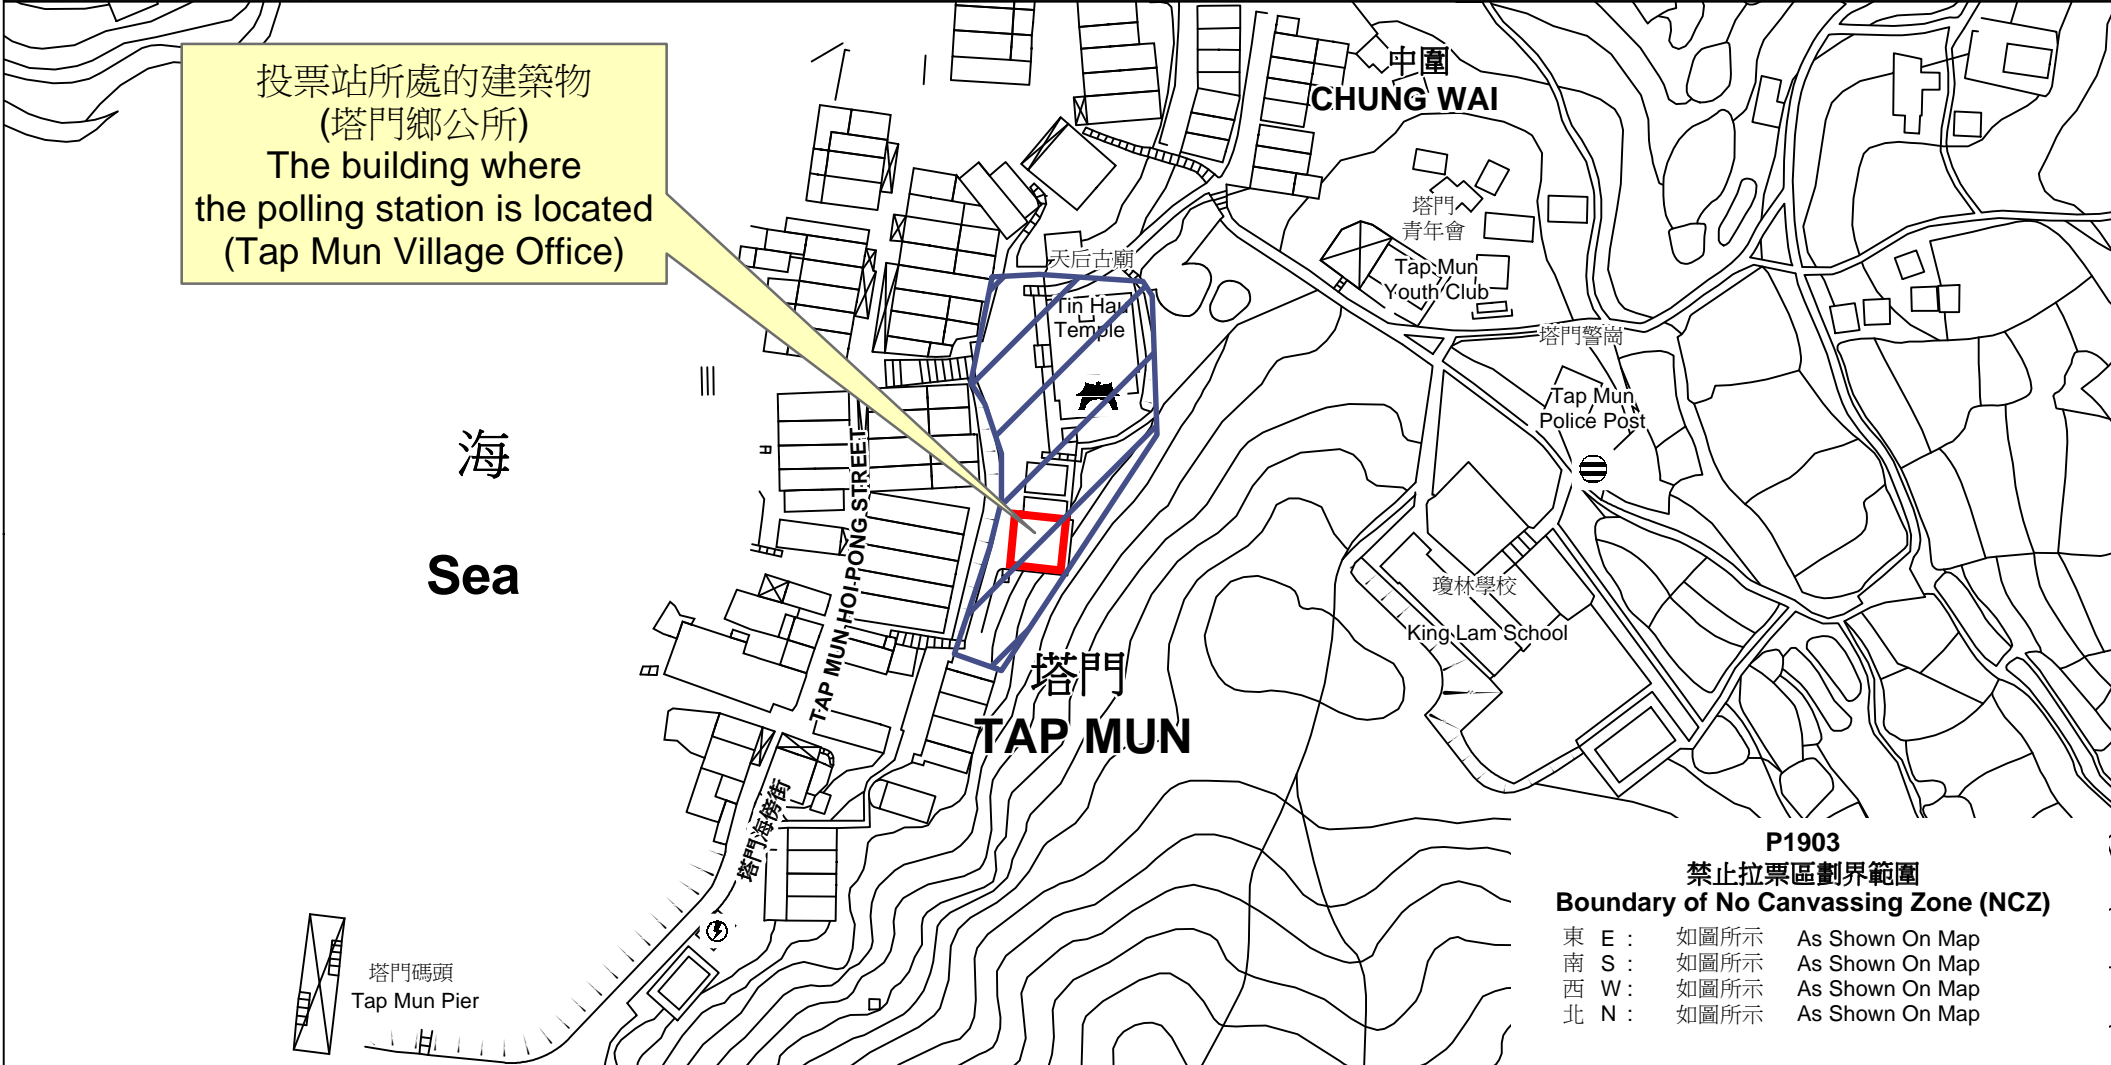

投票站位置圖和禁止拉票區 Polling Station - Location Plan & No Canvassing Zone

投票站編號 Polling Station Code P1903	2021年立法會換屆選舉地方選區編號及名稱 Code & Name of Geographical Constituency for 2021 Legislative Council General Election LC10 新界東北 NEW TERRITORIES NORTH EAST	名稱及地址 Name & Address 塔門鄉公所 新界大埔塔門塔門鄉公所地下 Tap Mun Village Office G/F, Tap Mun Village Office, Tap Mun, Tai Po, New Territories
---	---	---

 禁止拉票區
No Canvassing Zone