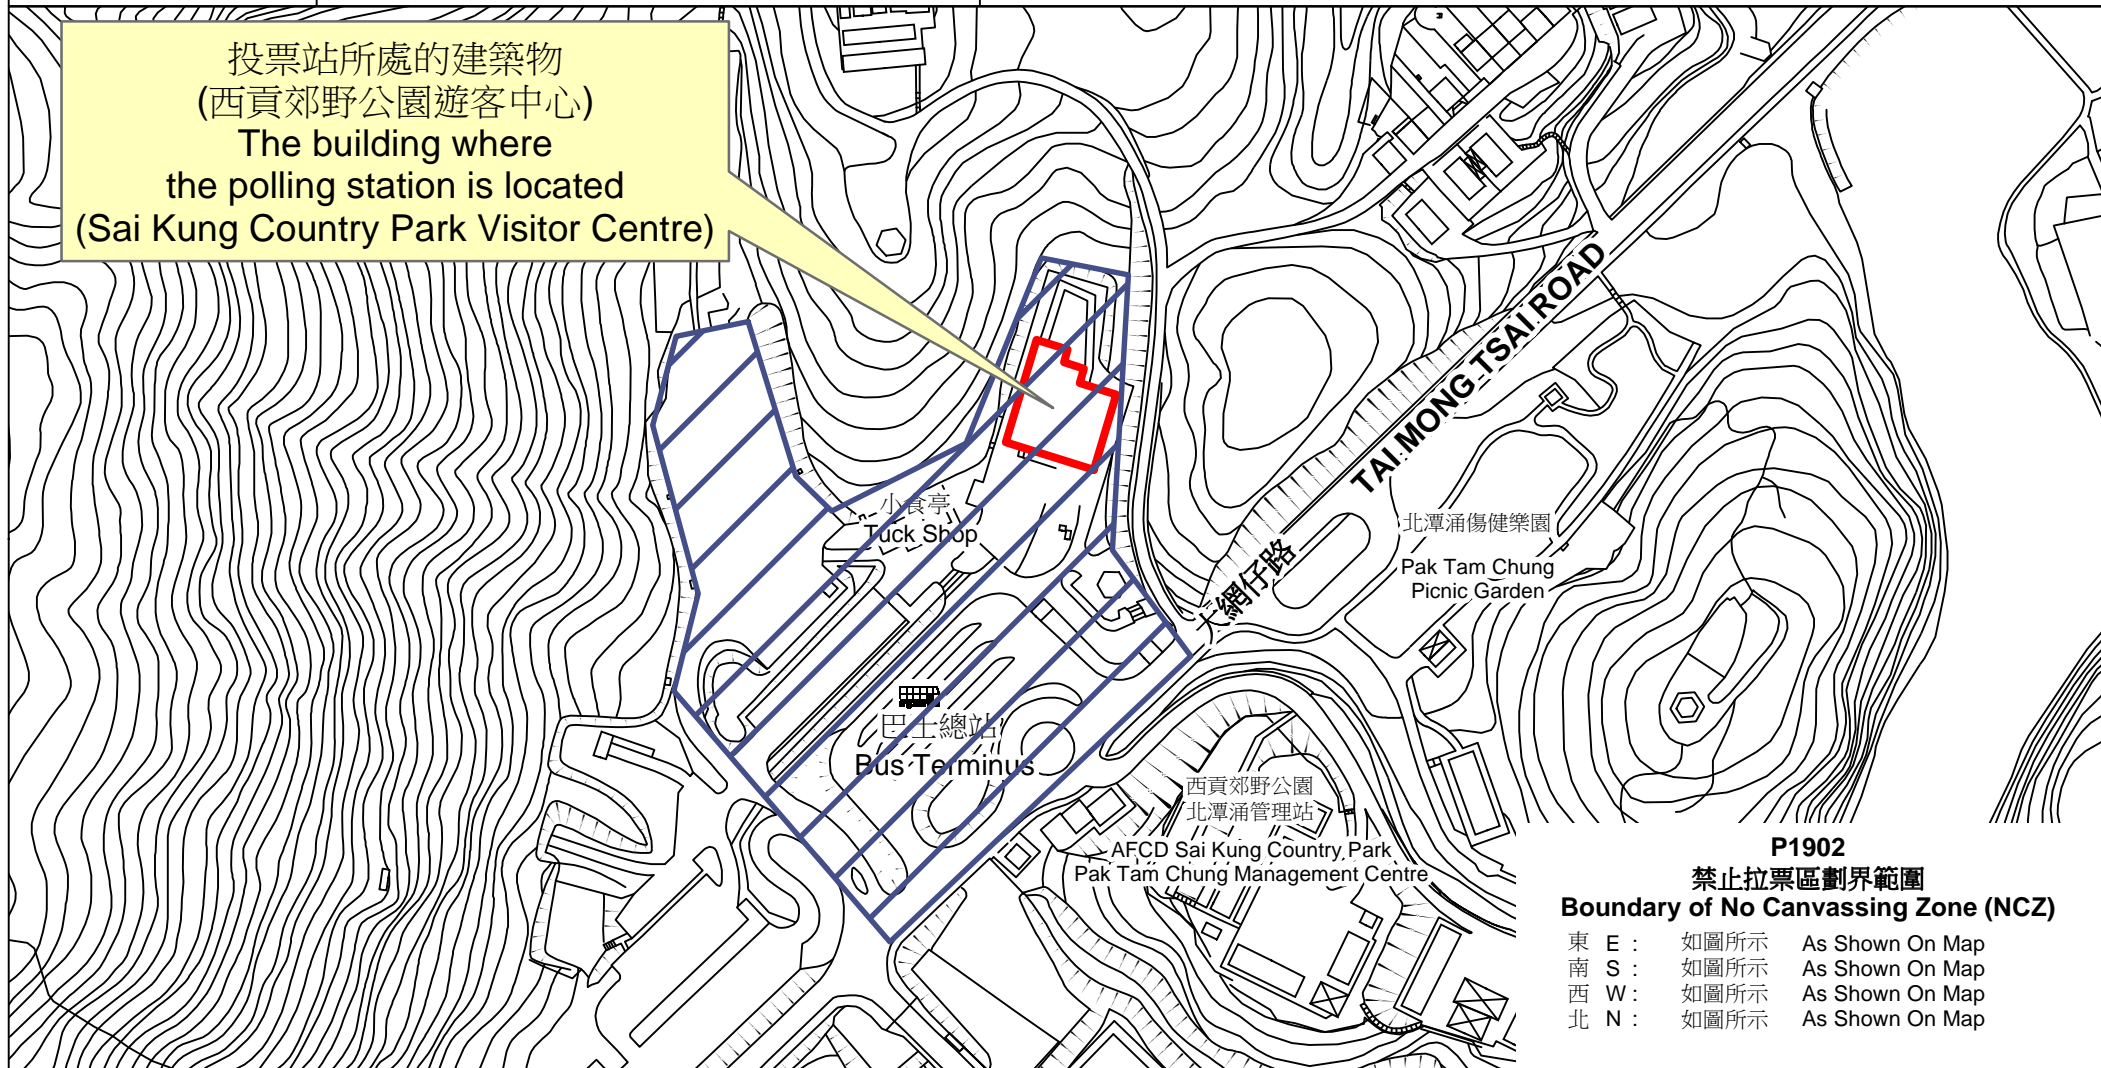

# 投票站位置圖和禁止拉票區 Polling Station - Location Plan & No Canvassing Zone

投票站編號 Polling Station Code  <b>P1902</b>	2021年立法會換屆選舉地方選區編號及名稱 Code & Name of Geographical Constituency for 2021 Legislative Council General Election  <b>LC10</b> 新界東北 <b>NEW TERRITORIES NORTH EAST</b>	名稱及地址 Name & Address  西貢郊野公園遊客中心 新界西貢北潭涌大網仔路531號地下 <b>Sai Kung Country Park Visitor Centre</b> G/F, 531 Tai Mong Tsai Road, Pak Tam Chung, Sai Kung, New Territories
---	--	--

投票站所處的建築物  
(西貢郊野公園遊客中心)  
The building where  
the polling station is located  
(Sai Kung Country Park Visitor Centre)

**P1902**  
**禁止拉票區劃界範圍**  
**Boundary of No Canvassing Zone (NCZ)**  
 東 E : 如圖所示 As Shown On Map  
 南 S : 如圖所示 As Shown On Map  
 西 W : 如圖所示 As Shown On Map  
 北 N : 如圖所示 As Shown On Map

 禁止拉票區  
No Canvassing Zone