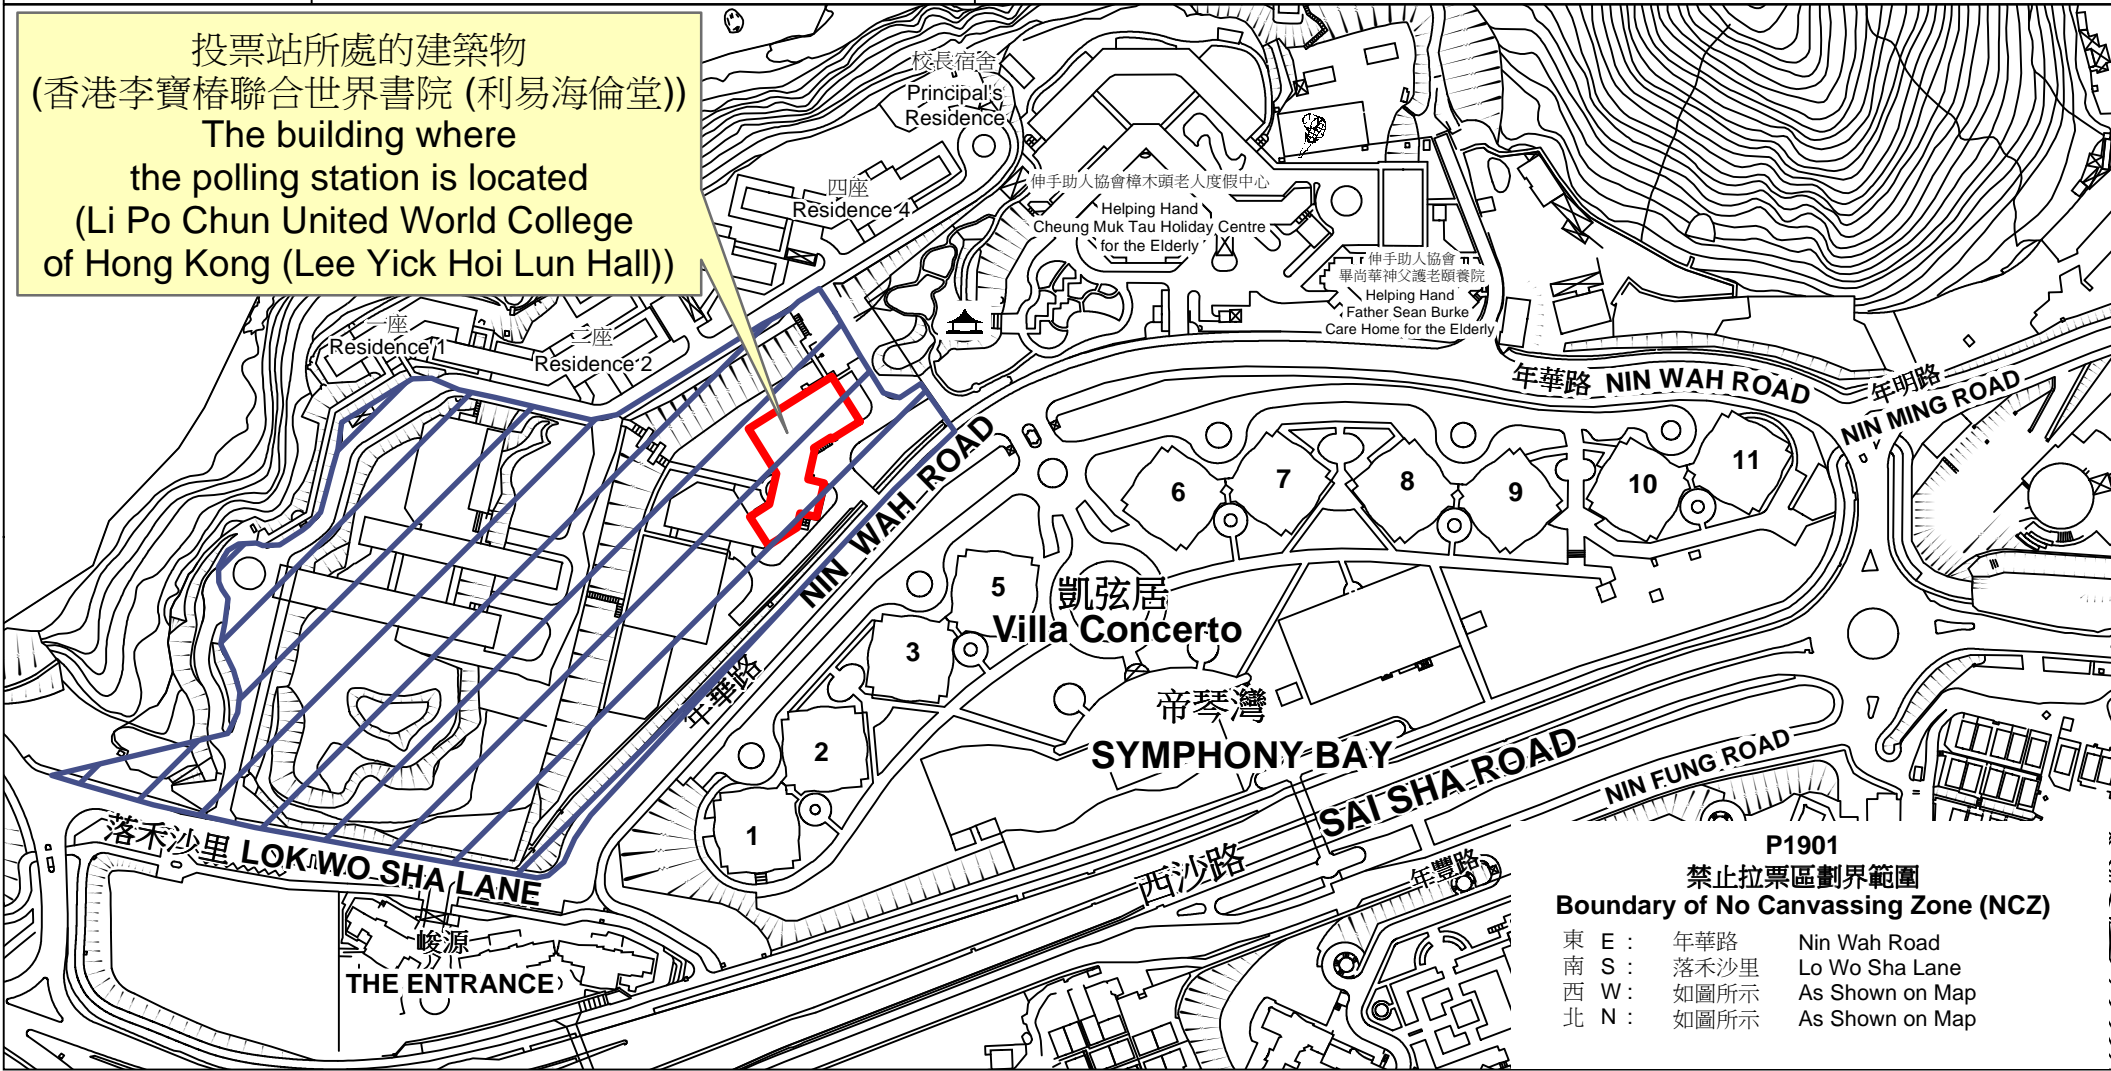

投票站位置圖和禁止拉票區 Polling Station - Location Plan & No Canvassing Zone

<p>投票站編號 Polling Station Code</p> <p>P1901</p>	<p>2021年立法會換屆選舉地方選區編號及名稱 Code & Name of Geographical Constituency for 2021 Legislative Council General Election</p> <p>LC10 新界東北 NEW TERRITORIES NORTH EAST</p>	<p>名稱及地址 Name & Address</p> <p>香港李寶椿聯合世界書院 (利易海倫堂) 新界沙田西沙路落禾沙里10號地下 Li Po Chun United World College of Hong Kong (Lee Yick Hoi Lun Hall) G/F, 10 Lok Wo Sha Lane, Sai Sha Road, Ma On Shan, Sha Tin, New Territories</p>
---	--	--

 禁止拉票區
No Canvassing Zone