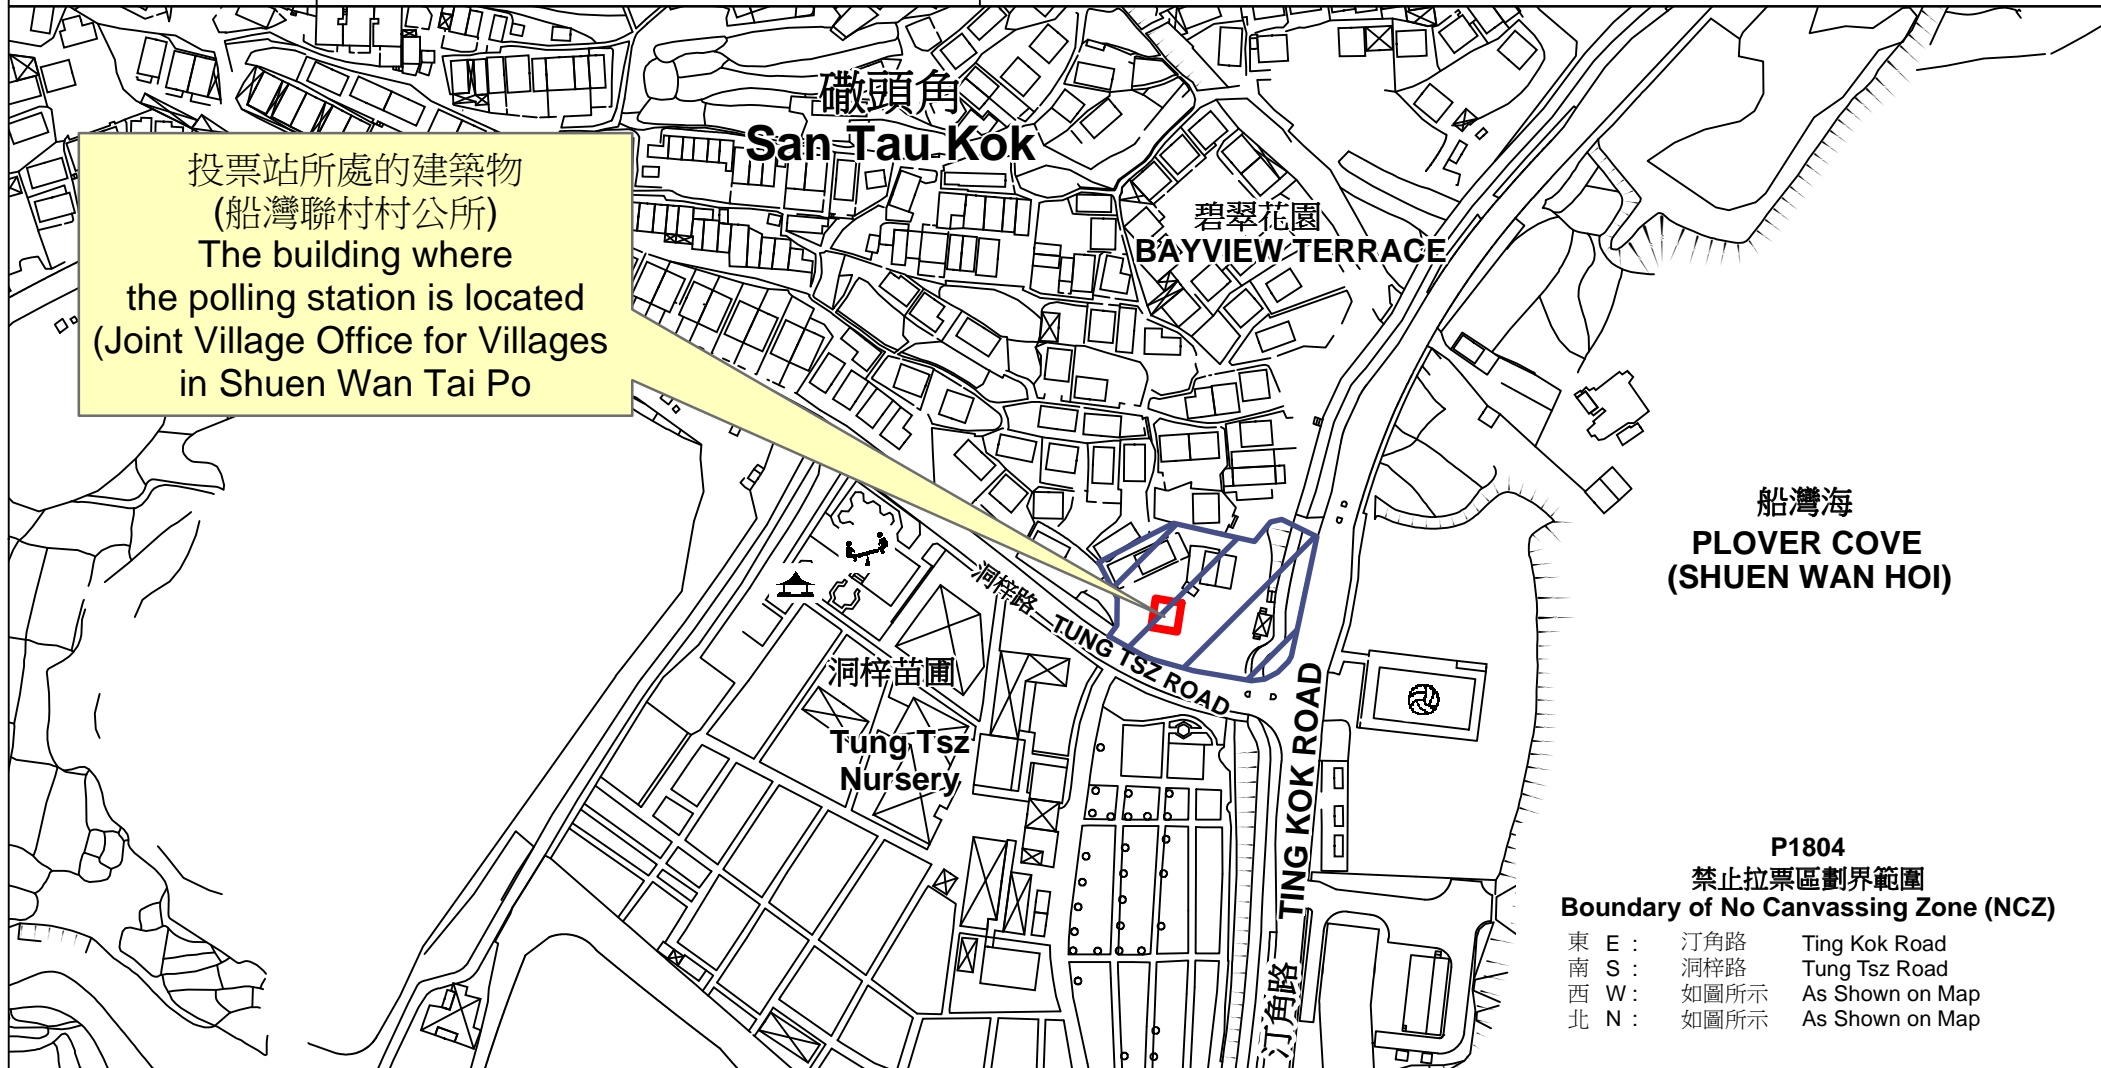

投票站位置圖和禁止拉票區 Polling Station - Location Plan & No Canvassing Zone

投票站編號 Polling Station Code P1804	2021年立法會換屆選舉地方選區編號及名稱 Code & Name of Geographical Constituency for 2021 Legislative Council General Election LC10 新界東北 NEW TERRITORIES NORTH EAST	名稱及地址 Name & Address 船灣聯村村公所 新界大埔洞梓路磡頭角2號B地下 Joint Village Office for Villages in Shuen Wan Tai Po G/F, 2B San Tau Kok, Tung Tsz Road, Tai Po, New Territories
---	---	---

 禁止拉票區
No Canvassing Zone