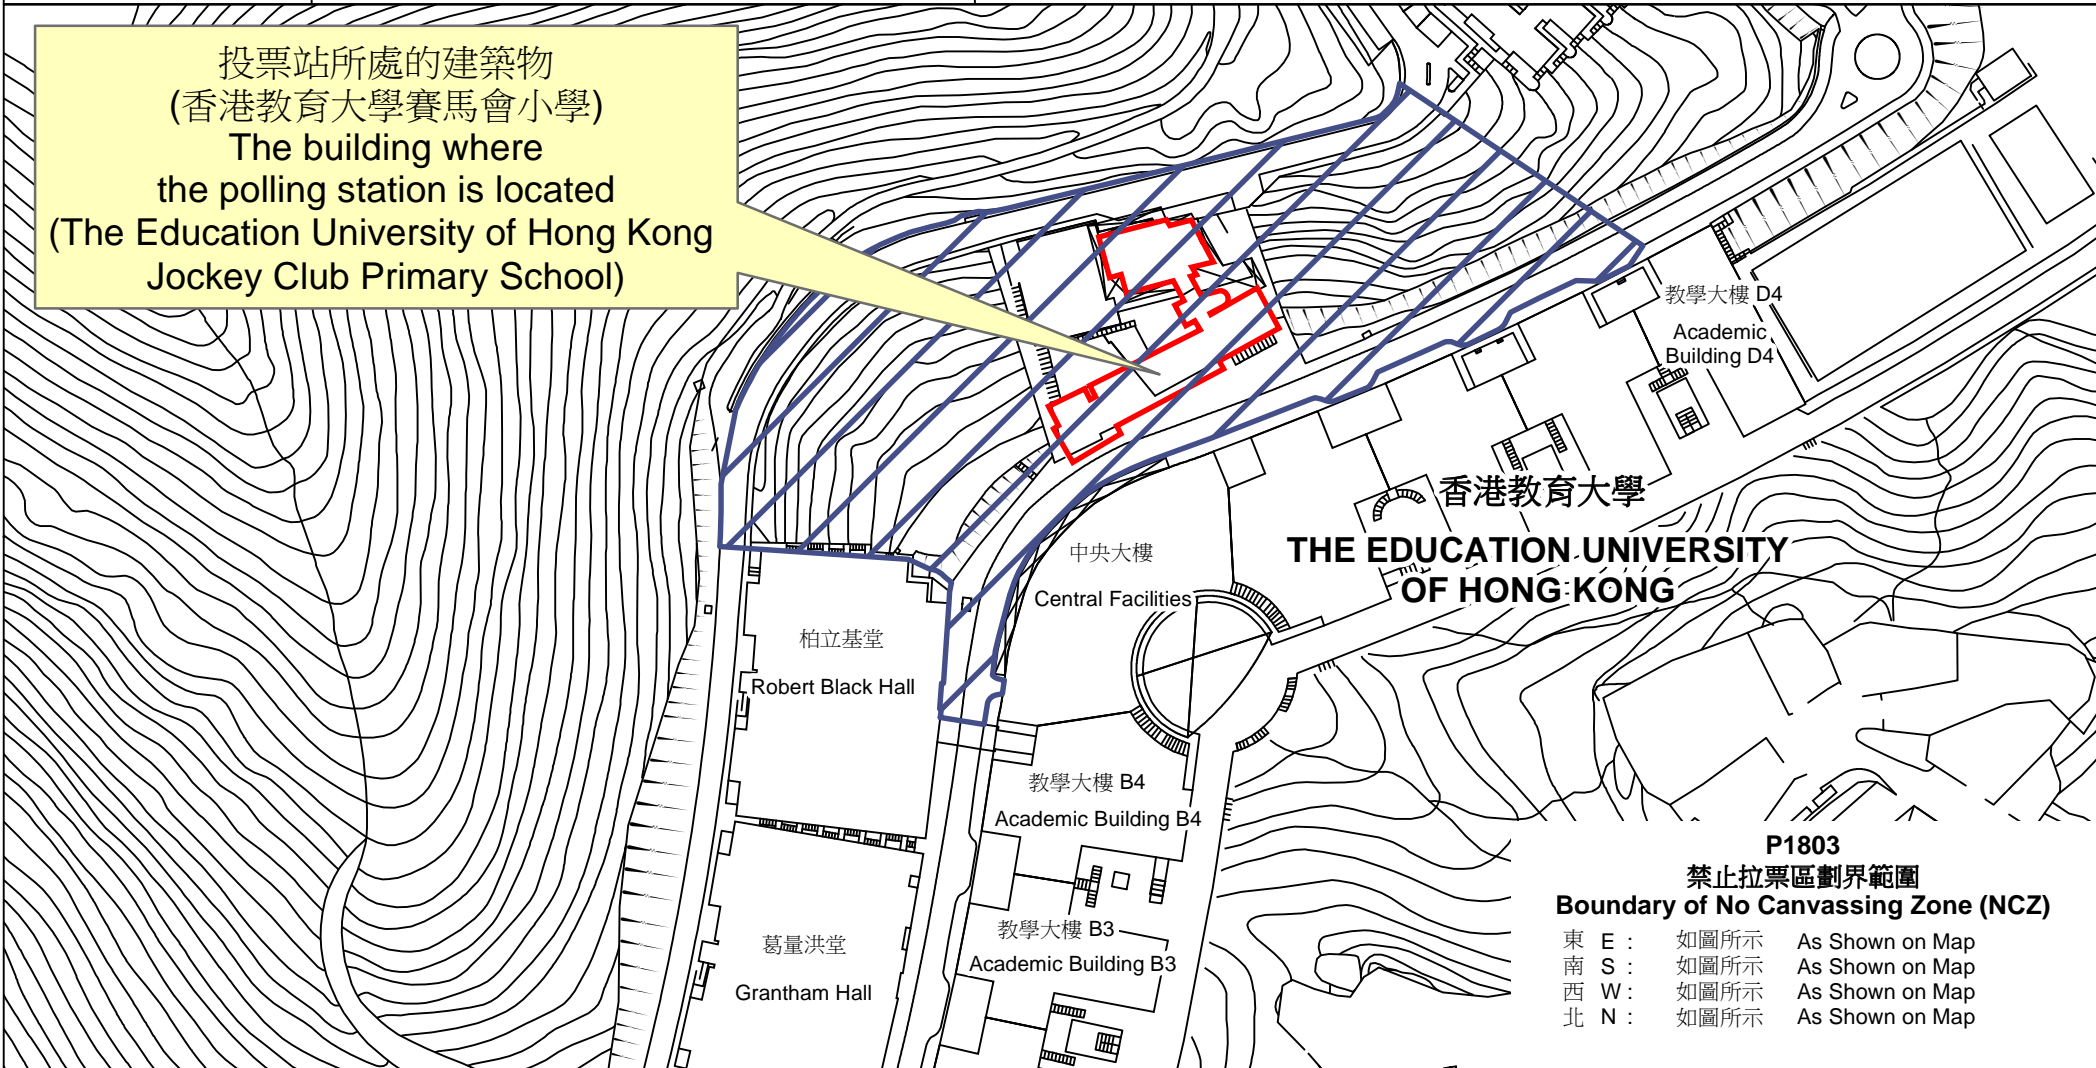

投票站位置圖和禁止拉票區 Polling Station - Location Plan & No Canvassing Zone

投票站編號 Polling Station Code	2021年立法會換屆選舉地方選區編號及名稱 Code & Name of Geographical Constituency for 2021 Legislative Council General Election	名稱及地址 Name & Address
P1803	LC10 新界東北 NEW TERRITORIES NORTH EAST	香港教育大學賽馬會小學 新界大埔露屏路10號地下 The Education University of Hong Kong Jockey Club Primary School G/F, 10 Lo Ping Road, Tai Po, New Territories

投票站所處的建築物
(香港教育大學賽馬會小學)
The building where
the polling station is located
(The Education University of Hong Kong
Jockey Club Primary School)

P1803
禁止拉票區劃界範圍
Boundary of No Canvassing Zone (NCZ)

東 E :	如圖所示	As Shown on Map
南 S :	如圖所示	As Shown on Map
西 W :	如圖所示	As Shown on Map
北 N :	如圖所示	As Shown on Map

 禁止拉票區
No Canvassing Zone