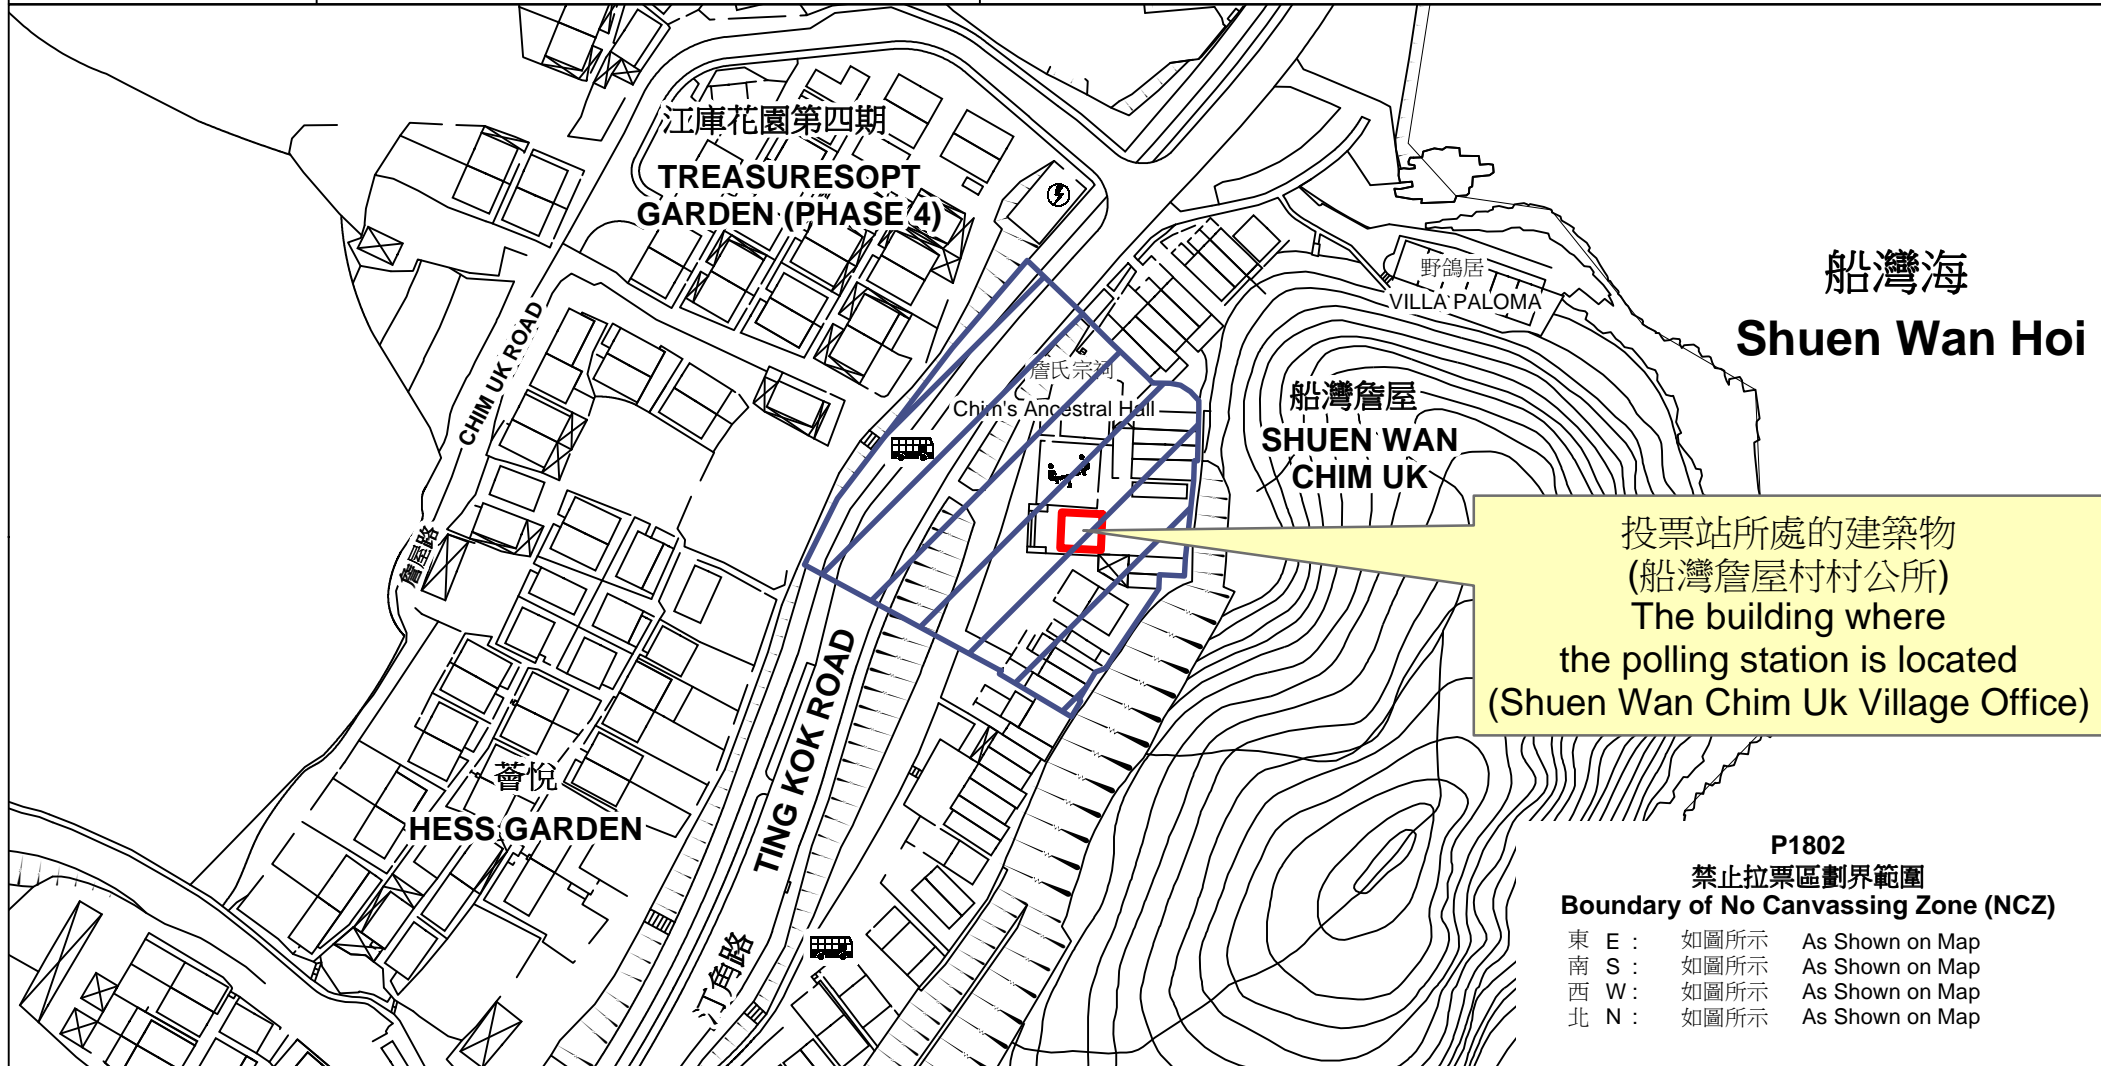

投票站位置圖和禁止拉票區 Polling Station - Location Plan & No Canvassing Zone

投票站編號 Polling Station Code	2021年立法會換屆選舉地方選區編號及名稱 Code & Name of Geographical Constituency for 2021 Legislative Council General Election	名稱及地址 Name & Address
P1802	LC10 新界東北 NEW TERRITORIES NORTH EAST	船灣詹屋村村公所 新界大埔汀角路船灣詹屋村38號地下 Shuen Wan Chim Uk Village Office G/F, 38 Chim Uk Village, Shuen Wan, Ting Kok Road, Tai Po, New Territories

 禁止拉票區
No Canvassing Zone