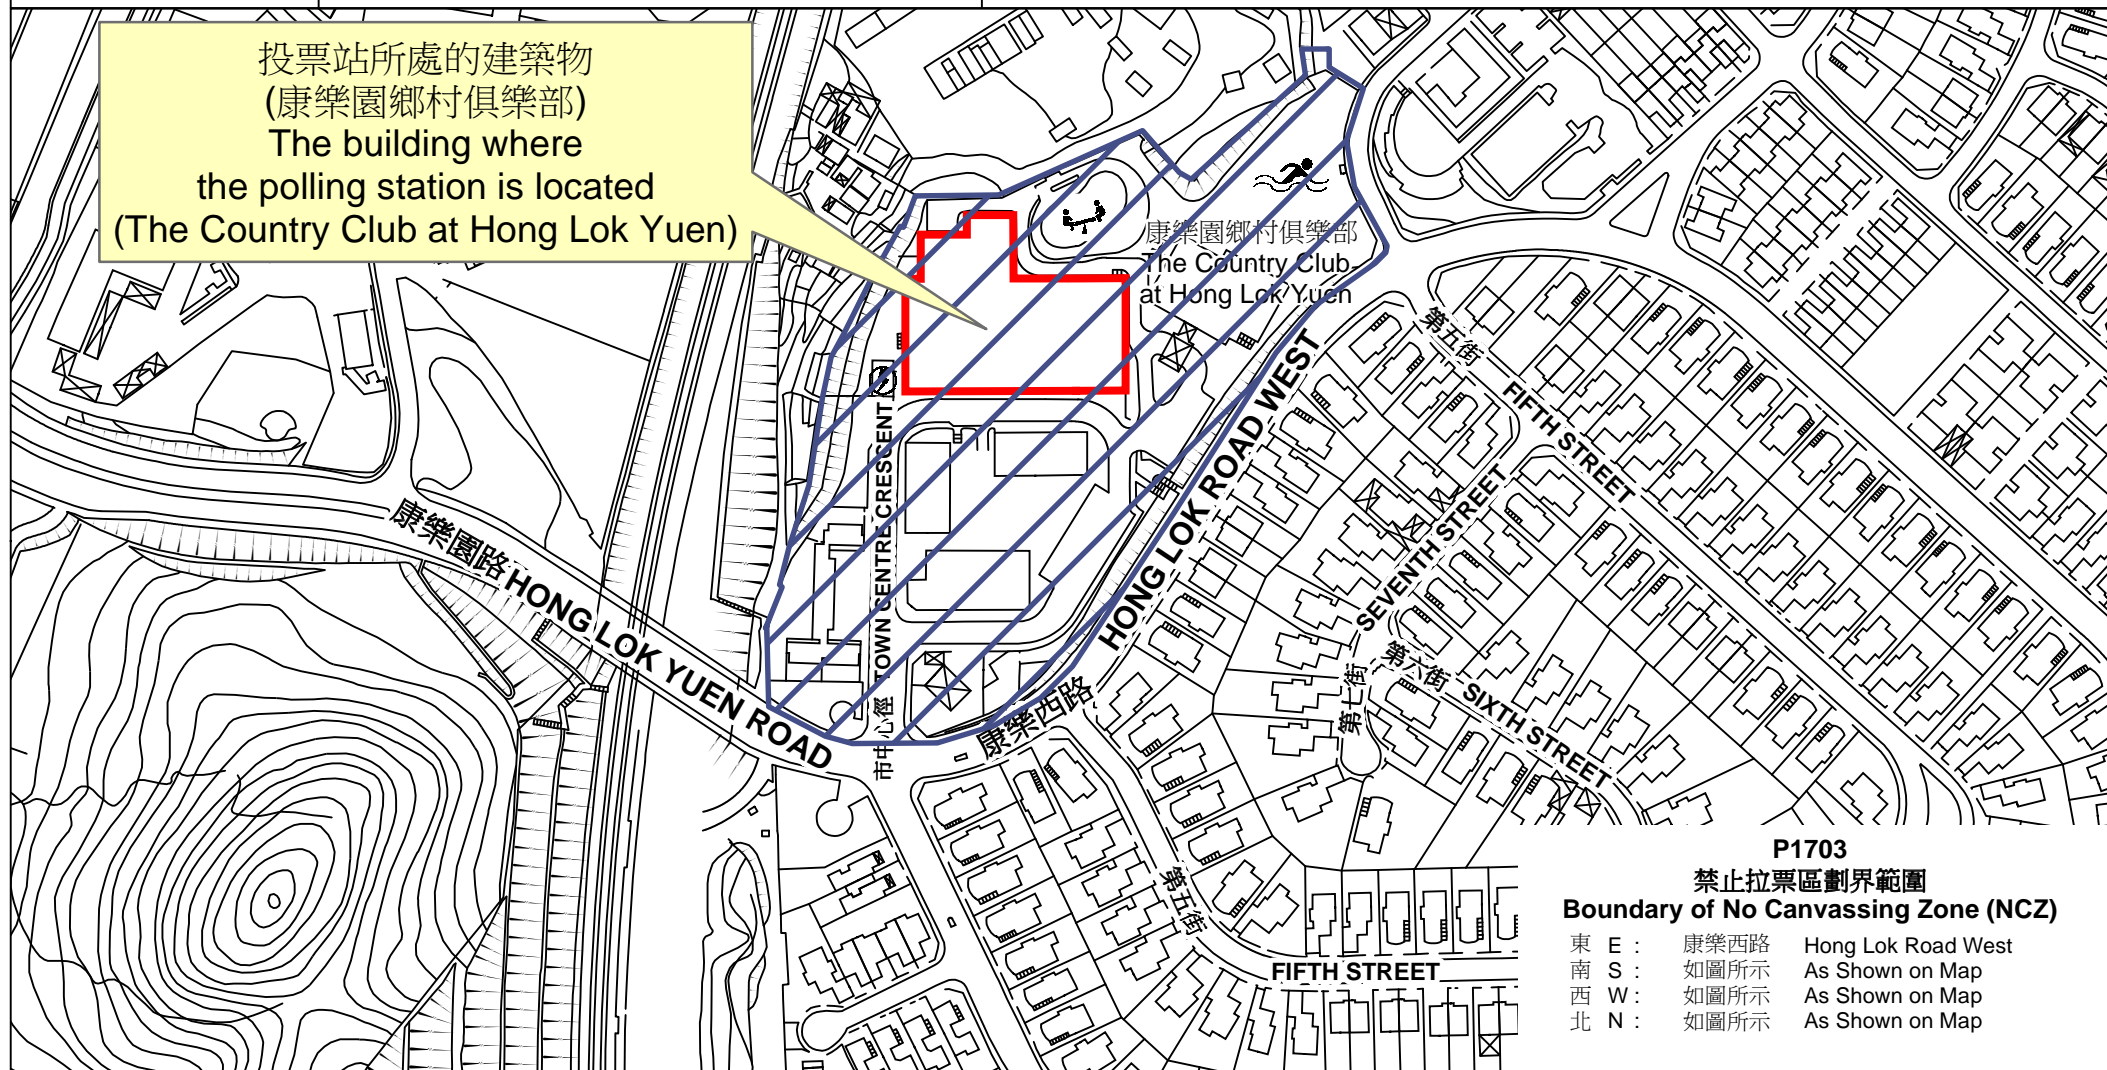

# 投票站位置圖和禁止拉票區 Polling Station - Location Plan & No Canvassing Zone

投票站編號  
Polling Station Code

**P1703**

2021年立法會換屆選舉地方選區編號及名稱  
Code & Name of Geographical Constituency  
for 2021 Legislative Council General Election

**LC10**  
新界東北  
**NEW TERRITORIES NORTH EAST**

名稱及地址  
Name & Address

康樂園鄉村俱樂部  
新界大埔康樂園市中心徑8號地下  
**The Country Club at Hong Lok Yuen**  
G/F, 8 Town Centre Crescent, Hong Lok Yuen, Tai Po, New Territories

投票站所處的建築物  
(康樂園鄉村俱樂部)  
The building where  
the polling station is located  
(The Country Club at Hong Lok Yuen)

**P1703**  
**禁止拉票區劃界範圍**  
**Boundary of No Canvassing Zone (NCZ)**

東 E :	康樂西路	Hong Lok Road West
南 S :	如圖所示	As Shown on Map
西 W :	如圖所示	As Shown on Map
北 N :	如圖所示	As Shown on Map

 禁止拉票區  
No Canvassing Zone