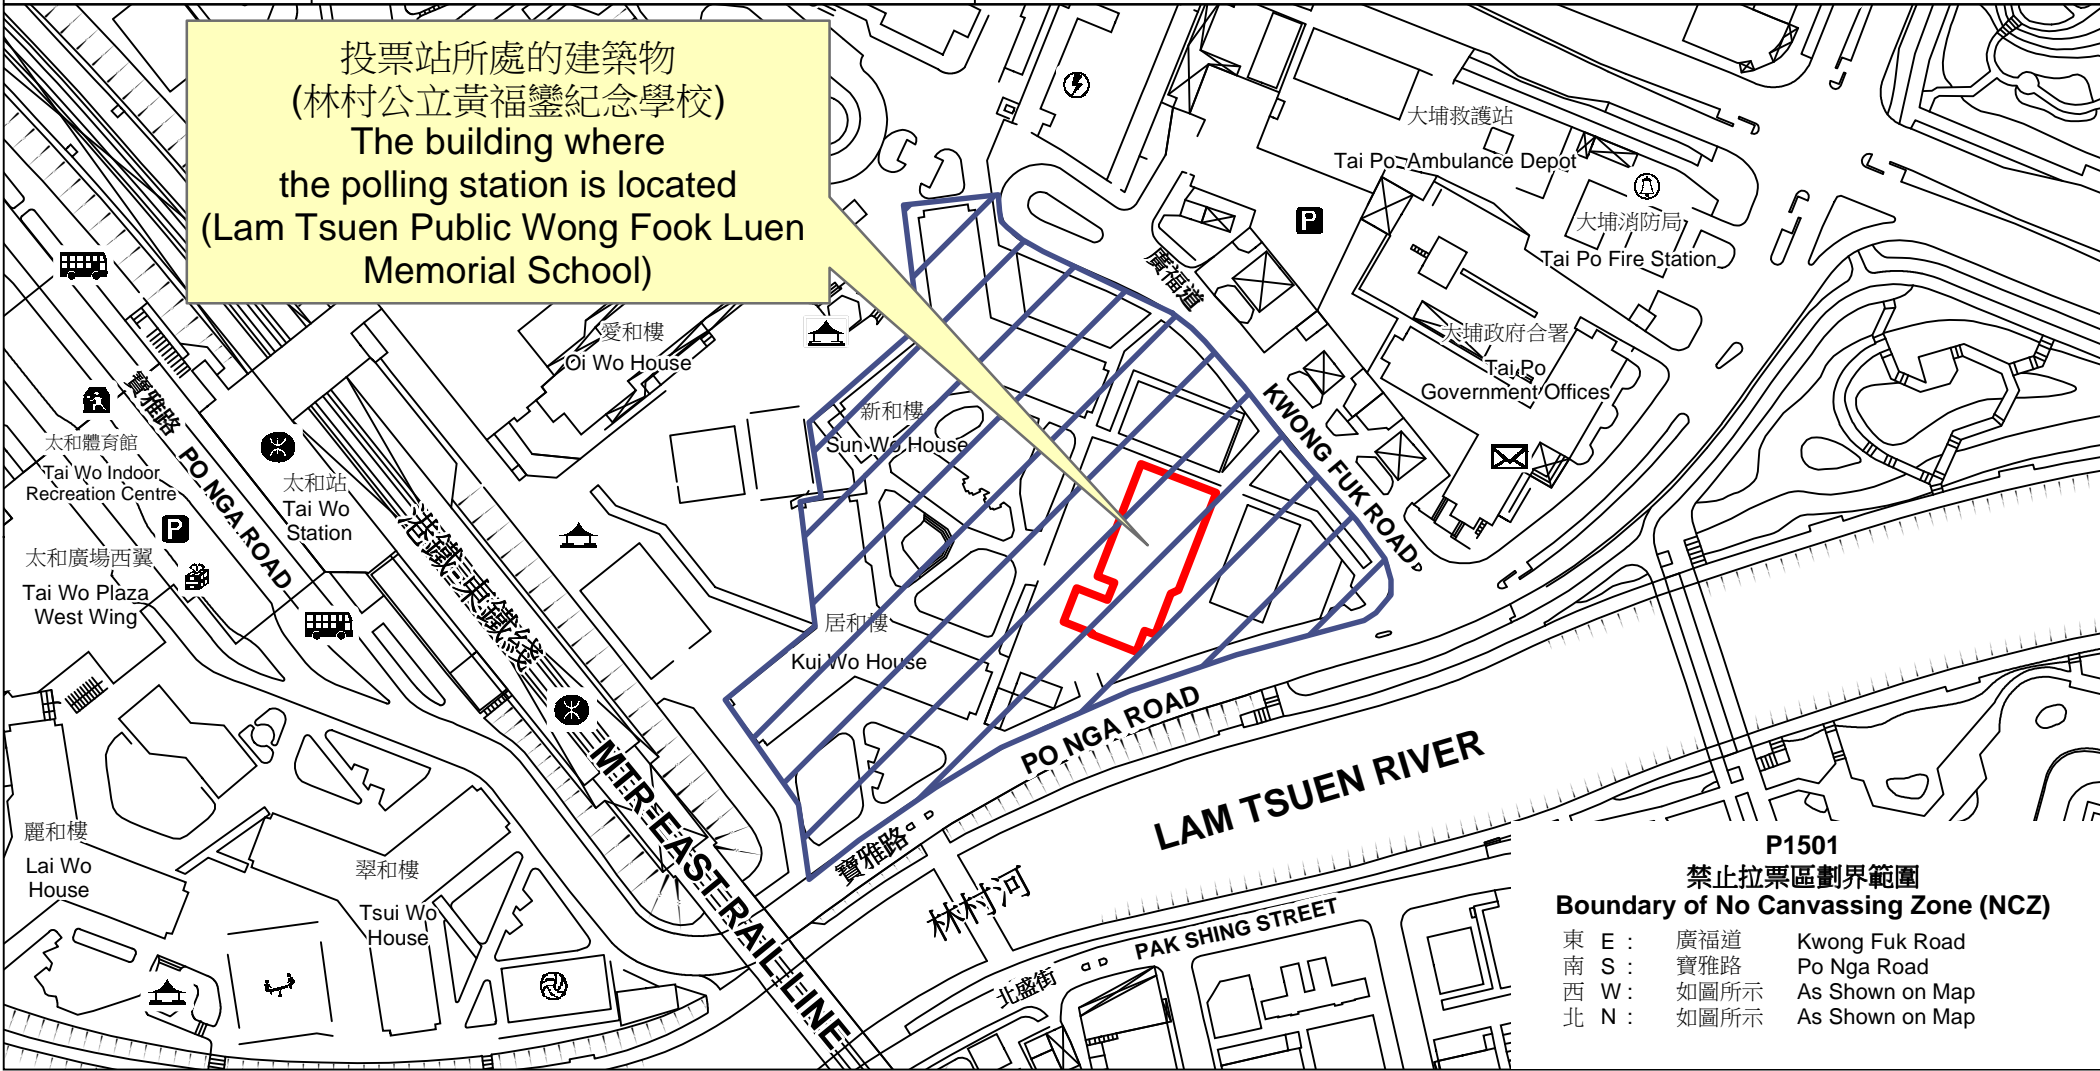

投票站位置圖和禁止拉票區 Polling Station - Location Plan & No Canvassing Zone

投票站編號 Polling Station Code	2021年立法會換屆選舉地方選區編號及名稱 Code & Name of Geographical Constituency for 2021 Legislative Council General Election	名稱及地址 Name & Address
P1501	LC10 新界東北 NEW TERRITORIES NORTH EAST	林村公立黃福鑾紀念學校 新界大埔太和邨林村公立黃福鑾紀念學校地下 Lam Tsuen Public Wong Fook Luen Memorial School G/F, Lam Tsuen Public Wong Fook Luen Memorial School, Tai Wo Estate, Tai Po, New Territories

投票站所處的建築物
(林村公立黃福鑾紀念學校)
The building where
the polling station is located
(Lam Tsuen Public Wong Fook Luen
Memorial School)

P1501
禁止拉票區劃界範圍
Boundary of No Canvassing Zone (NCZ)

東 E :	廣福道	Kwong Fuk Road
南 S :	寶雅路	Po Nga Road
西 W :	如圖所示	As Shown on Map
北 N :	如圖所示	As Shown on Map

 禁止拉票區
No Canvassing Zone