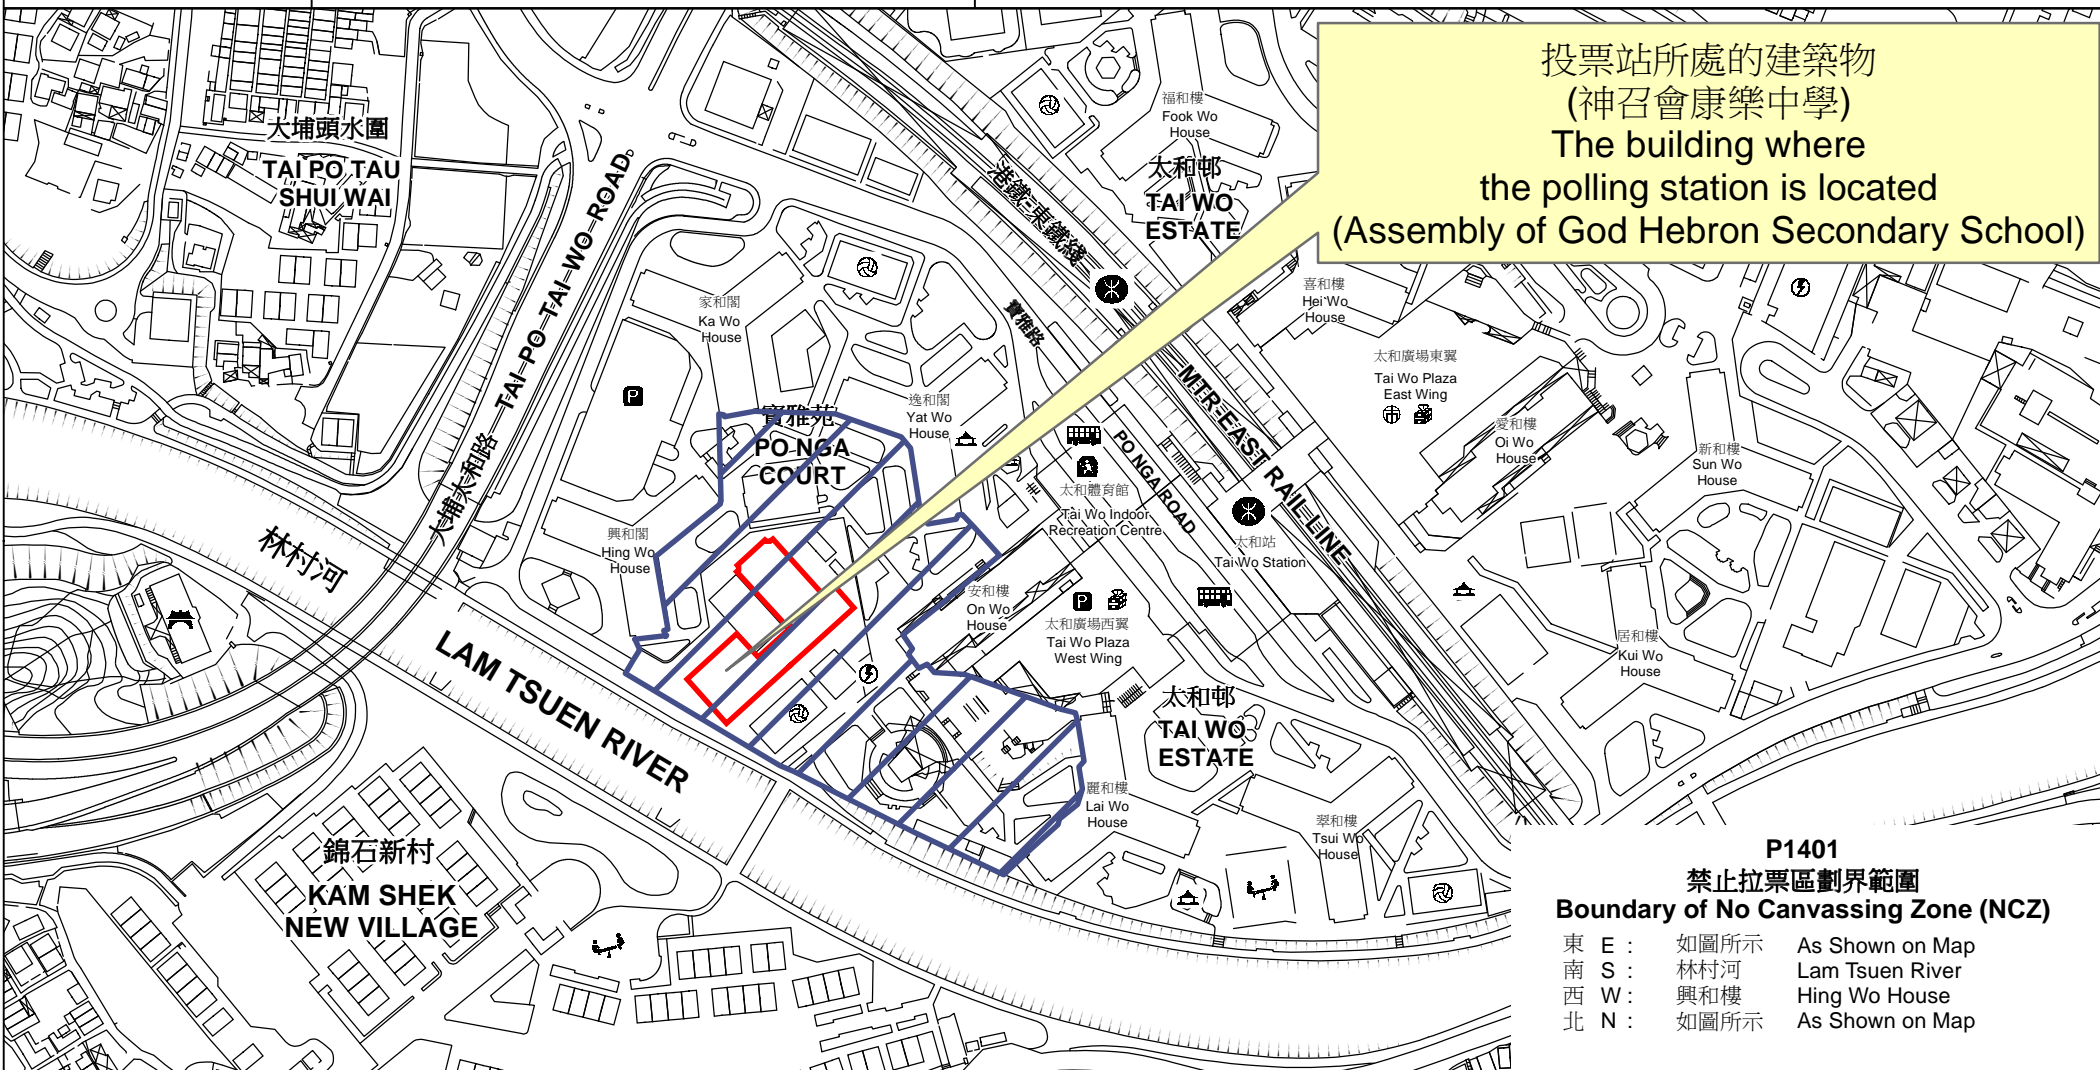

投票站位置圖和禁止拉票區 Polling Station - Location Plan & No Canvassing Zone

投票站編號 Polling Station Code P1401	2021年立法會換屆選舉地方選區編號及名稱 Code & Name of Geographical Constituency for 2021 Legislative Council General Election LC10 新界東北 NEW TERRITORIES NORTH EAST	名稱及地址 Name & Address 神召會康樂中學 新界大埔寶雅苑神召會康樂中學地下 Assembly of God Hebron Secondary School G/F, Assembly of God Hebron Secondary School, Po Nga Court, Tai Po, New Territories
---	---	--

投票站所處的建築物
(神召會康樂中學)
The building where
the polling station is located
(Assembly of God Hebron Secondary School)

**P1401
 禁止拉票區劃界範圍
 Boundary of No Canvassing Zone (NCZ)**

東 E :	如圖所示	As Shown on Map
南 S :	林村河	Lam Tsuen River
西 W :	興和樓	Hing Wo House
北 N :	如圖所示	As Shown on Map

 禁止拉票區
No Canvassing Zone