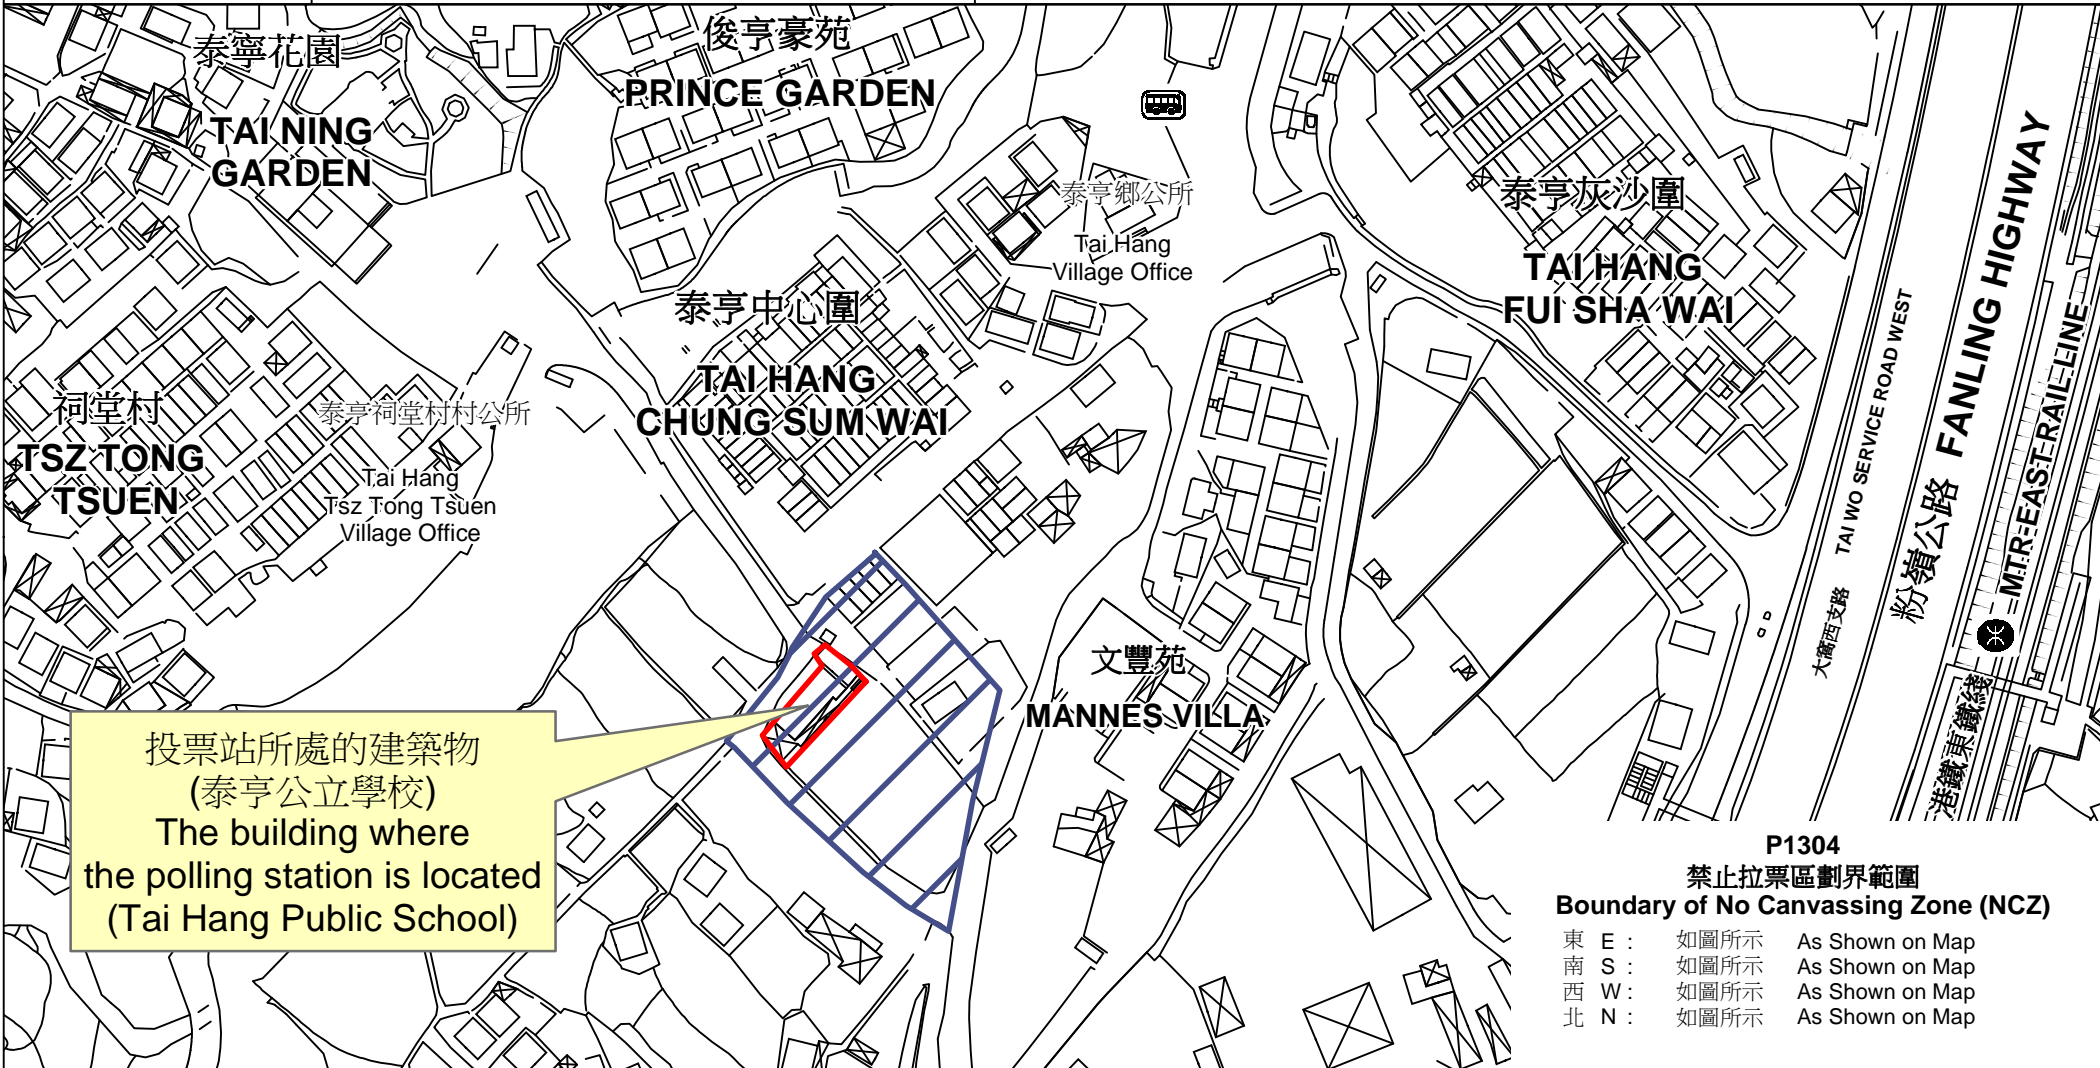

投票站位置圖和禁止拉票區 Polling Station - Location Plan & No Canvassing Zone

投票站編號 Polling Station Code	2021年立法會換屆選舉地方選區編號及名稱 Code & Name of Geographical Constituency for 2021 Legislative Council General Election	名稱及地址 Name & Address
P1304	LC10 新界東北 NEW TERRITORIES NORTH EAST	泰亨公立學校 新界大埔泰亨村中心圍9號地下 Tai Hang Public School G/F, 9 Chung Sum Wai, Tai Hang Village, Tai Po, New Territories

投票站所處的建築物
(泰亨公立學校)
The building where
the polling station is located
(Tai Hang Public School)

P1304
禁止拉票區劃界範圍
Boundary of No Canvassing Zone (NCZ)

東 E :	如圖所示	As Shown on Map
南 S :	如圖所示	As Shown on Map
西 W :	如圖所示	As Shown on Map
北 N :	如圖所示	As Shown on Map

 禁止拉票區
No Canvassing Zone