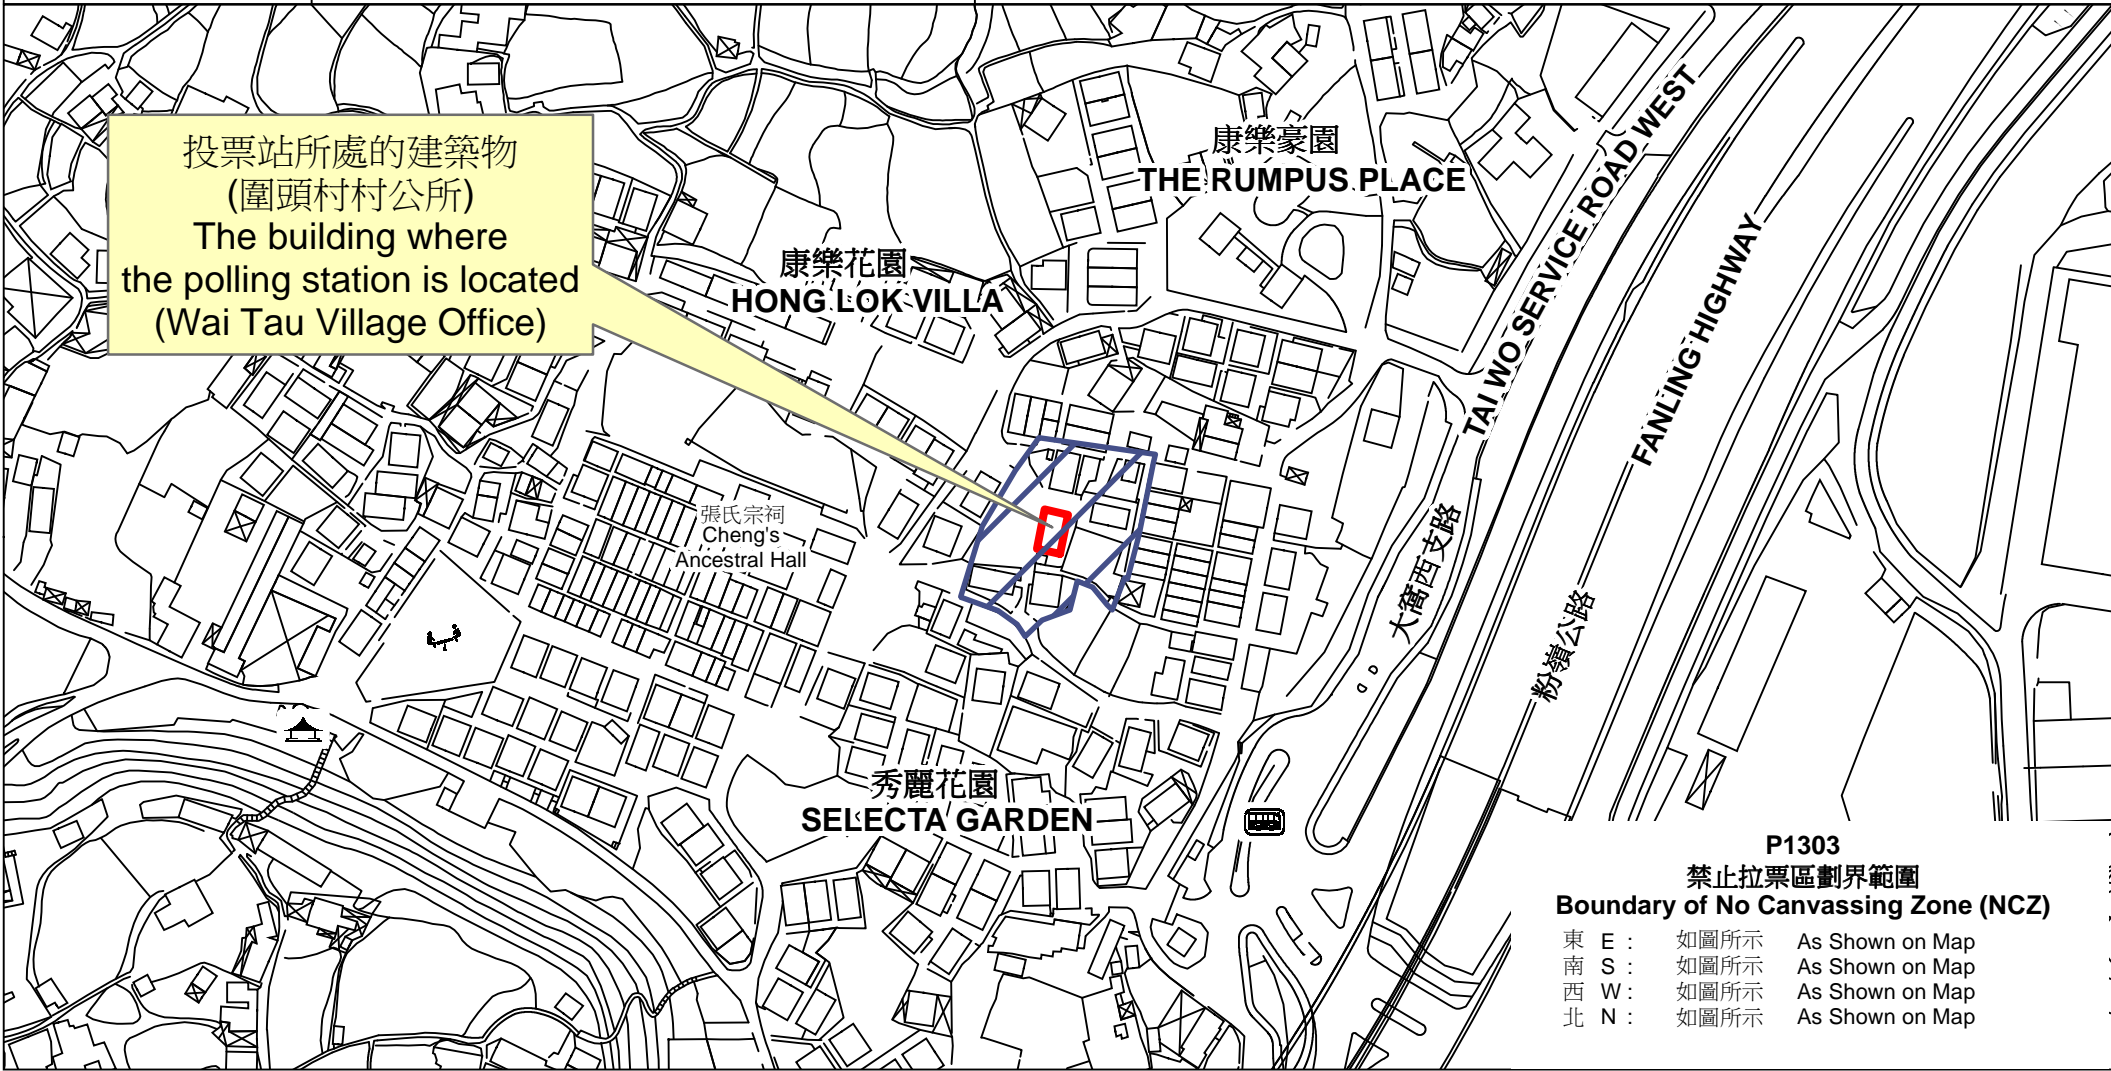

投票站位置圖和禁止拉票區 Polling Station - Location Plan & No Canvassing Zone

投票站編號 Polling Station Code	2021年立法會換屆選舉地方選區編號及名稱 Code & Name of Geographical Constituency for 2021 Legislative Council General Election	名稱及地址 Name & Address
<b>P1303</b>	<b>LC10</b> 新界東北 <b>NEW TERRITORIES NORTH EAST</b>	圍頭村村公所 新界大埔圍頭村52號地下 <b>Wai Tau Village Office</b> G/F, 52 Wai Tau Tsuen, Tai Po, New Territories

 禁止拉票區  
No Canvassing Zone