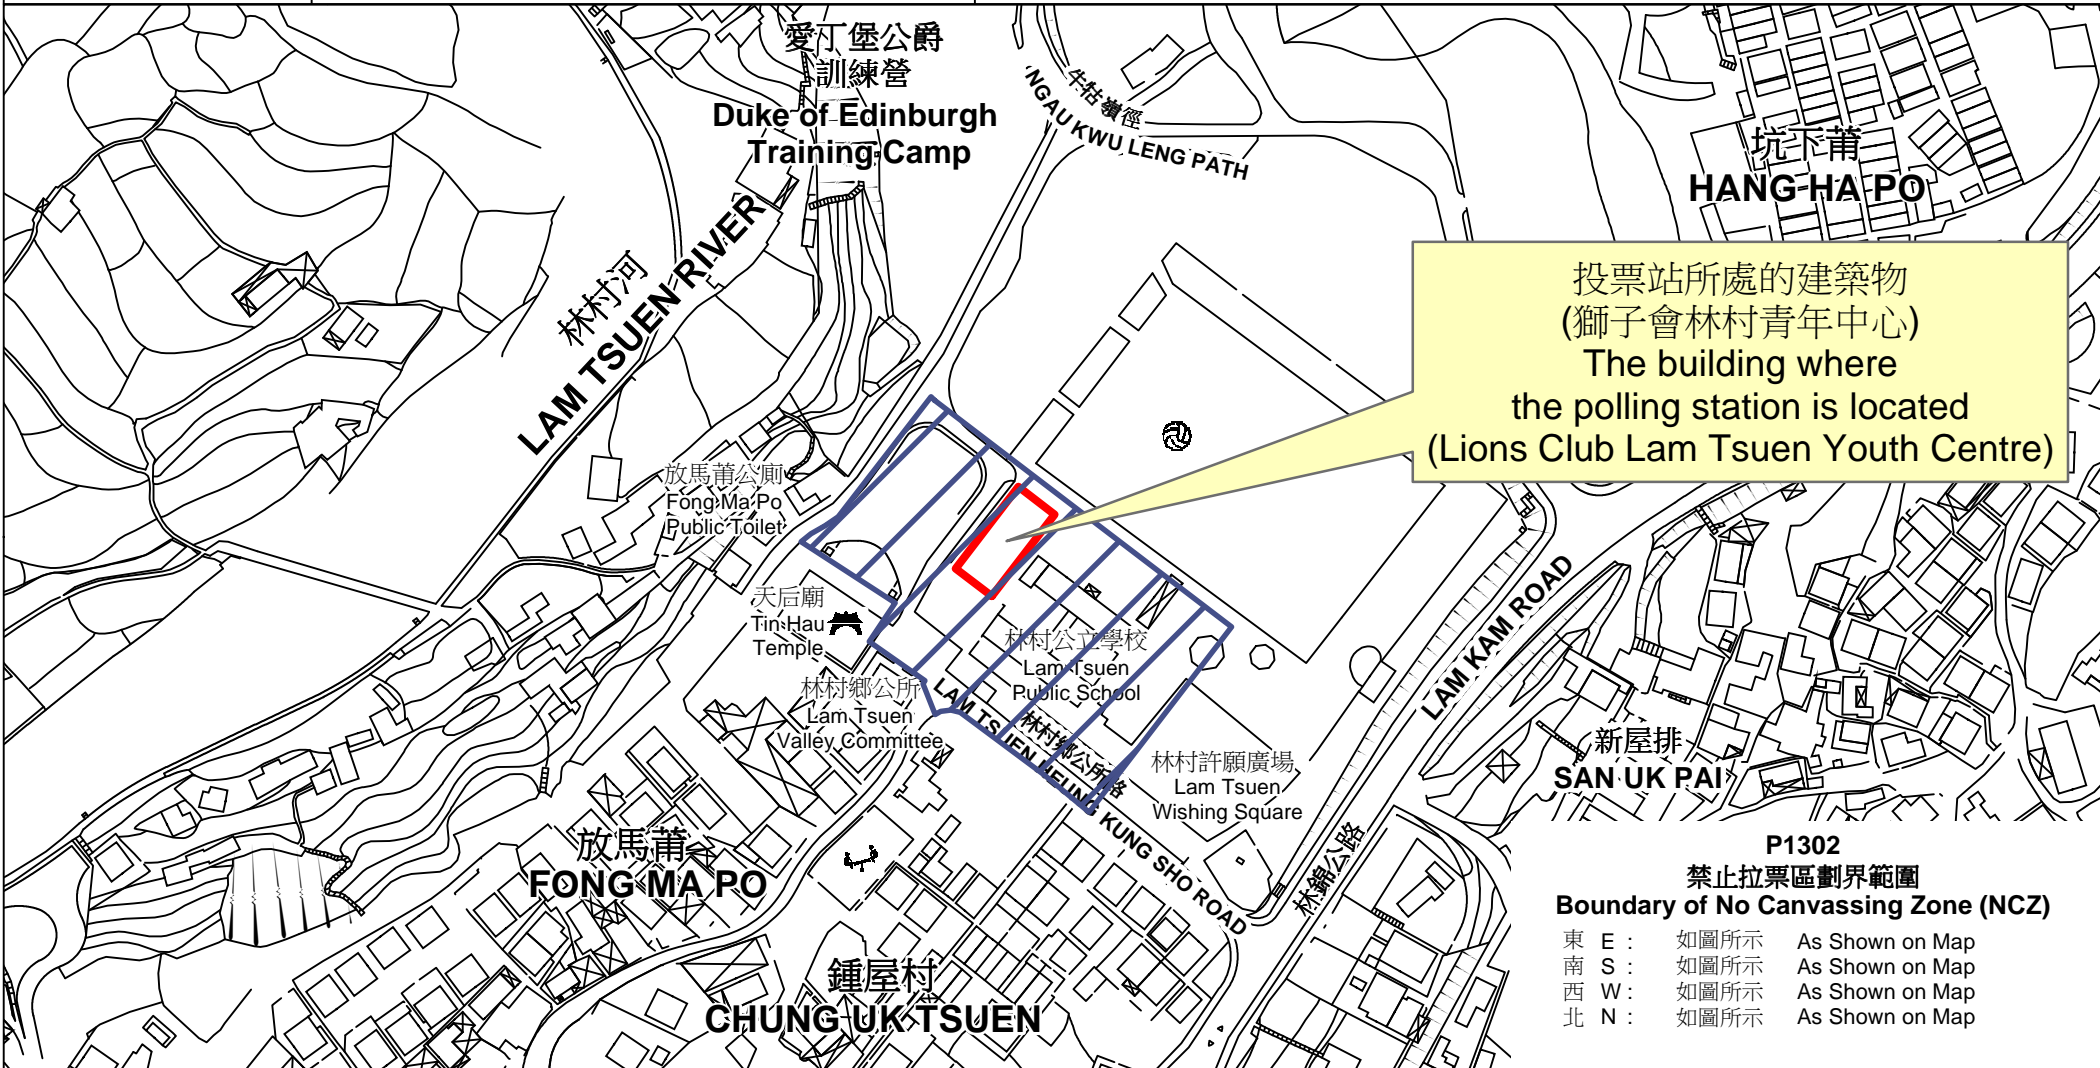

投票站位置圖和禁止拉票區 Polling Station - Location Plan & No Canvassing Zone

投票站編號 Polling Station Code P1302	2021年立法會換屆選舉地方選區編號及名稱 Code & Name of Geographical Constituency for 2021 Legislative Council General Election LC10 新界東北 NEW TERRITORIES NORTH EAST	名稱及地址 Name & Address 獅子會林村青年中心 新界大埔林村放馬莆獅子會林村青年中心地下 Lions Club Lam Tsuen Youth Centre G/F, Lions Club Lam Tsuen Youth Centre, Fong Ma Po, Lam Tsuen, Tai Po, New Territories
---	---	---

 禁止拉票區
No Canvassing Zone

P1302
禁止拉票區劃界範圍
Boundary of No Canvassing Zone (NCZ)
 東 E : 如圖所示 As Shown on Map
 南 S : 如圖所示 As Shown on Map
 西 W : 如圖所示 As Shown on Map
 北 N : 如圖所示 As Shown on Map