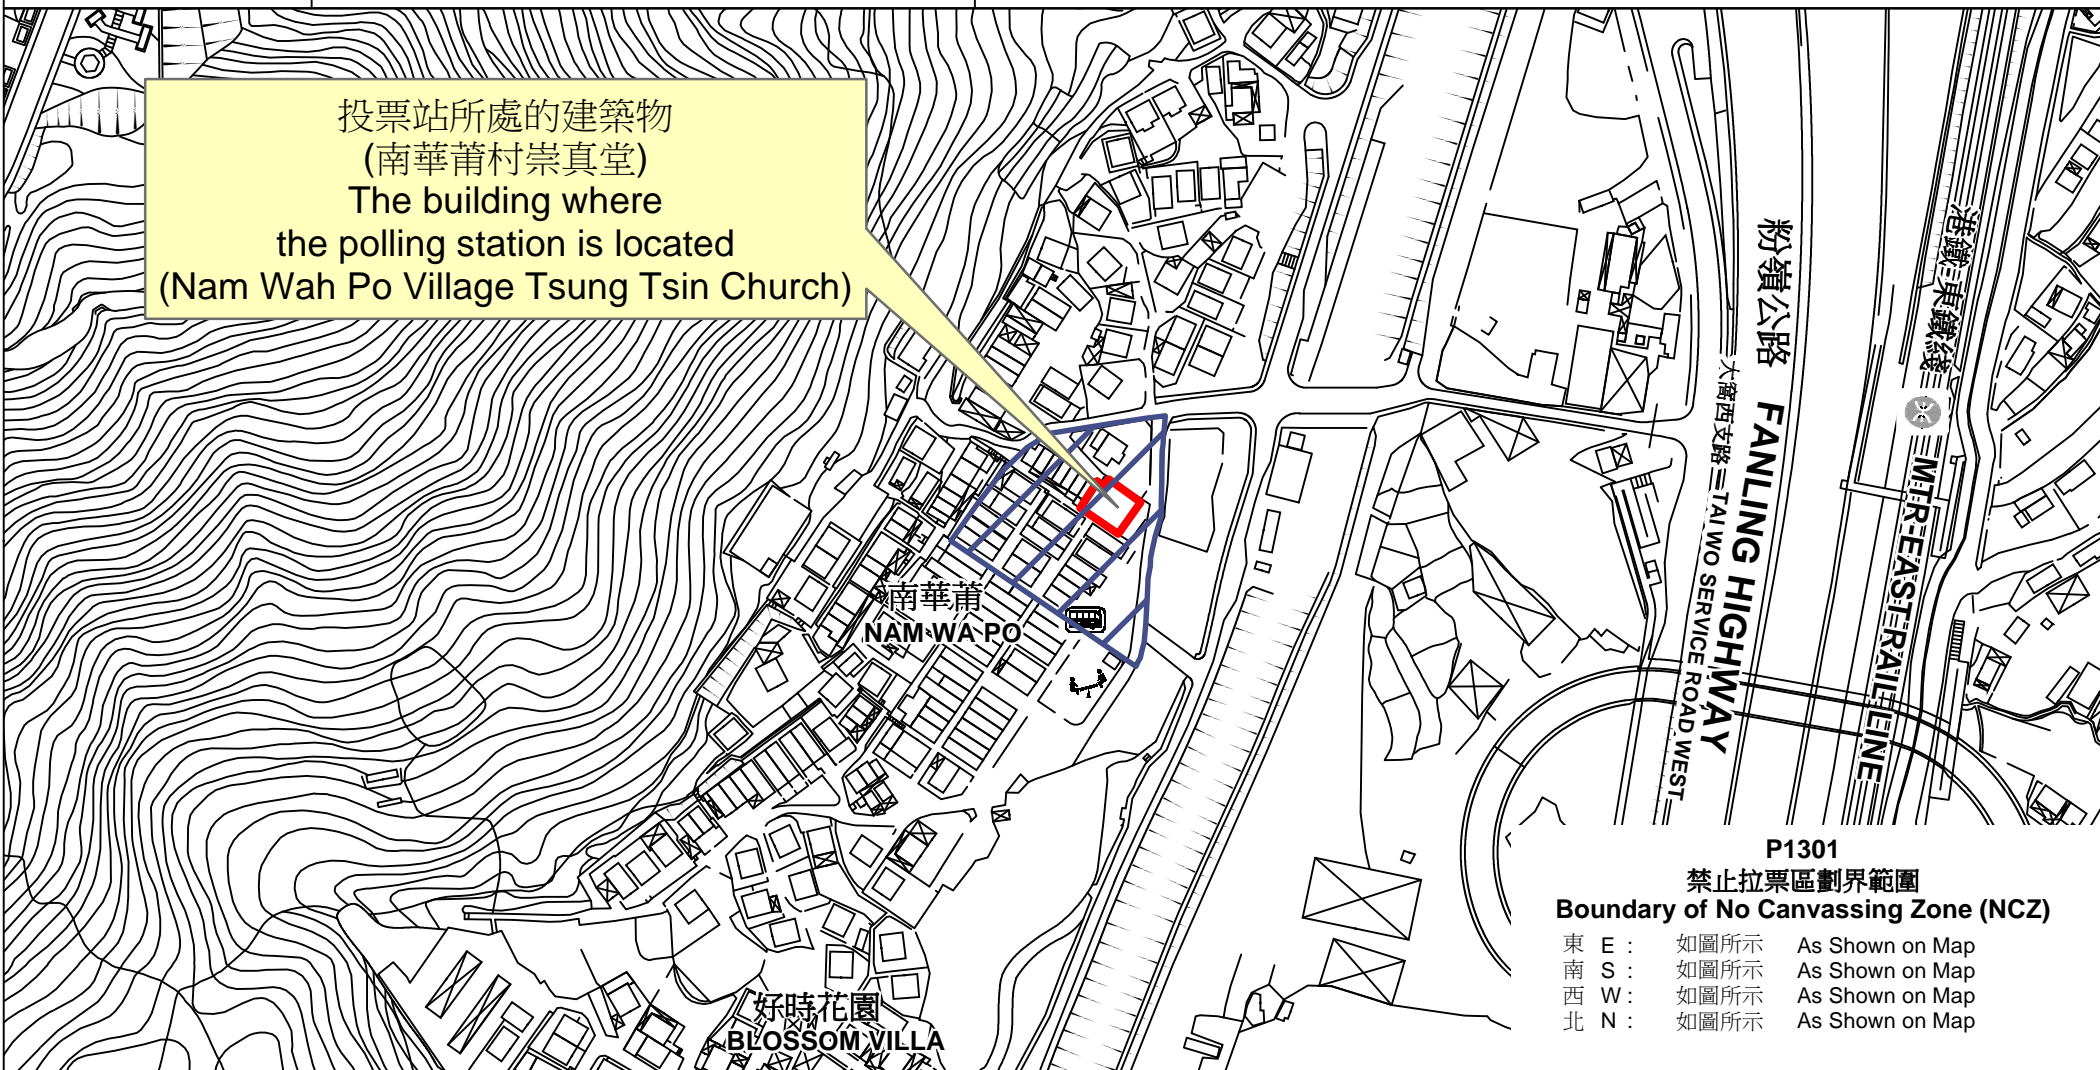

投票站位置圖和禁止拉票區 Polling Station - Location Plan & No Canvassing Zone

投票站編號 Polling Station Code	2021年立法會換屆選舉地方選區編號及名稱 Code & Name of Geographical Constituency for 2021 Legislative Council General Election	名稱及地址 Name & Address
P1301	LC10 新界東北 NEW TERRITORIES NORTH EAST	南華莆村崇真堂 新界大埔林村谷大窩西支路南華莆村2號地下 Nam Wah Po Village Tsung Tsin Church G/F, No. 2, Nam Wah Po Village, Tai Wo Service Road West, Lam Tsuen Valley, Tai Po, New Territories

 禁止拉票區
No Canvassing Zone