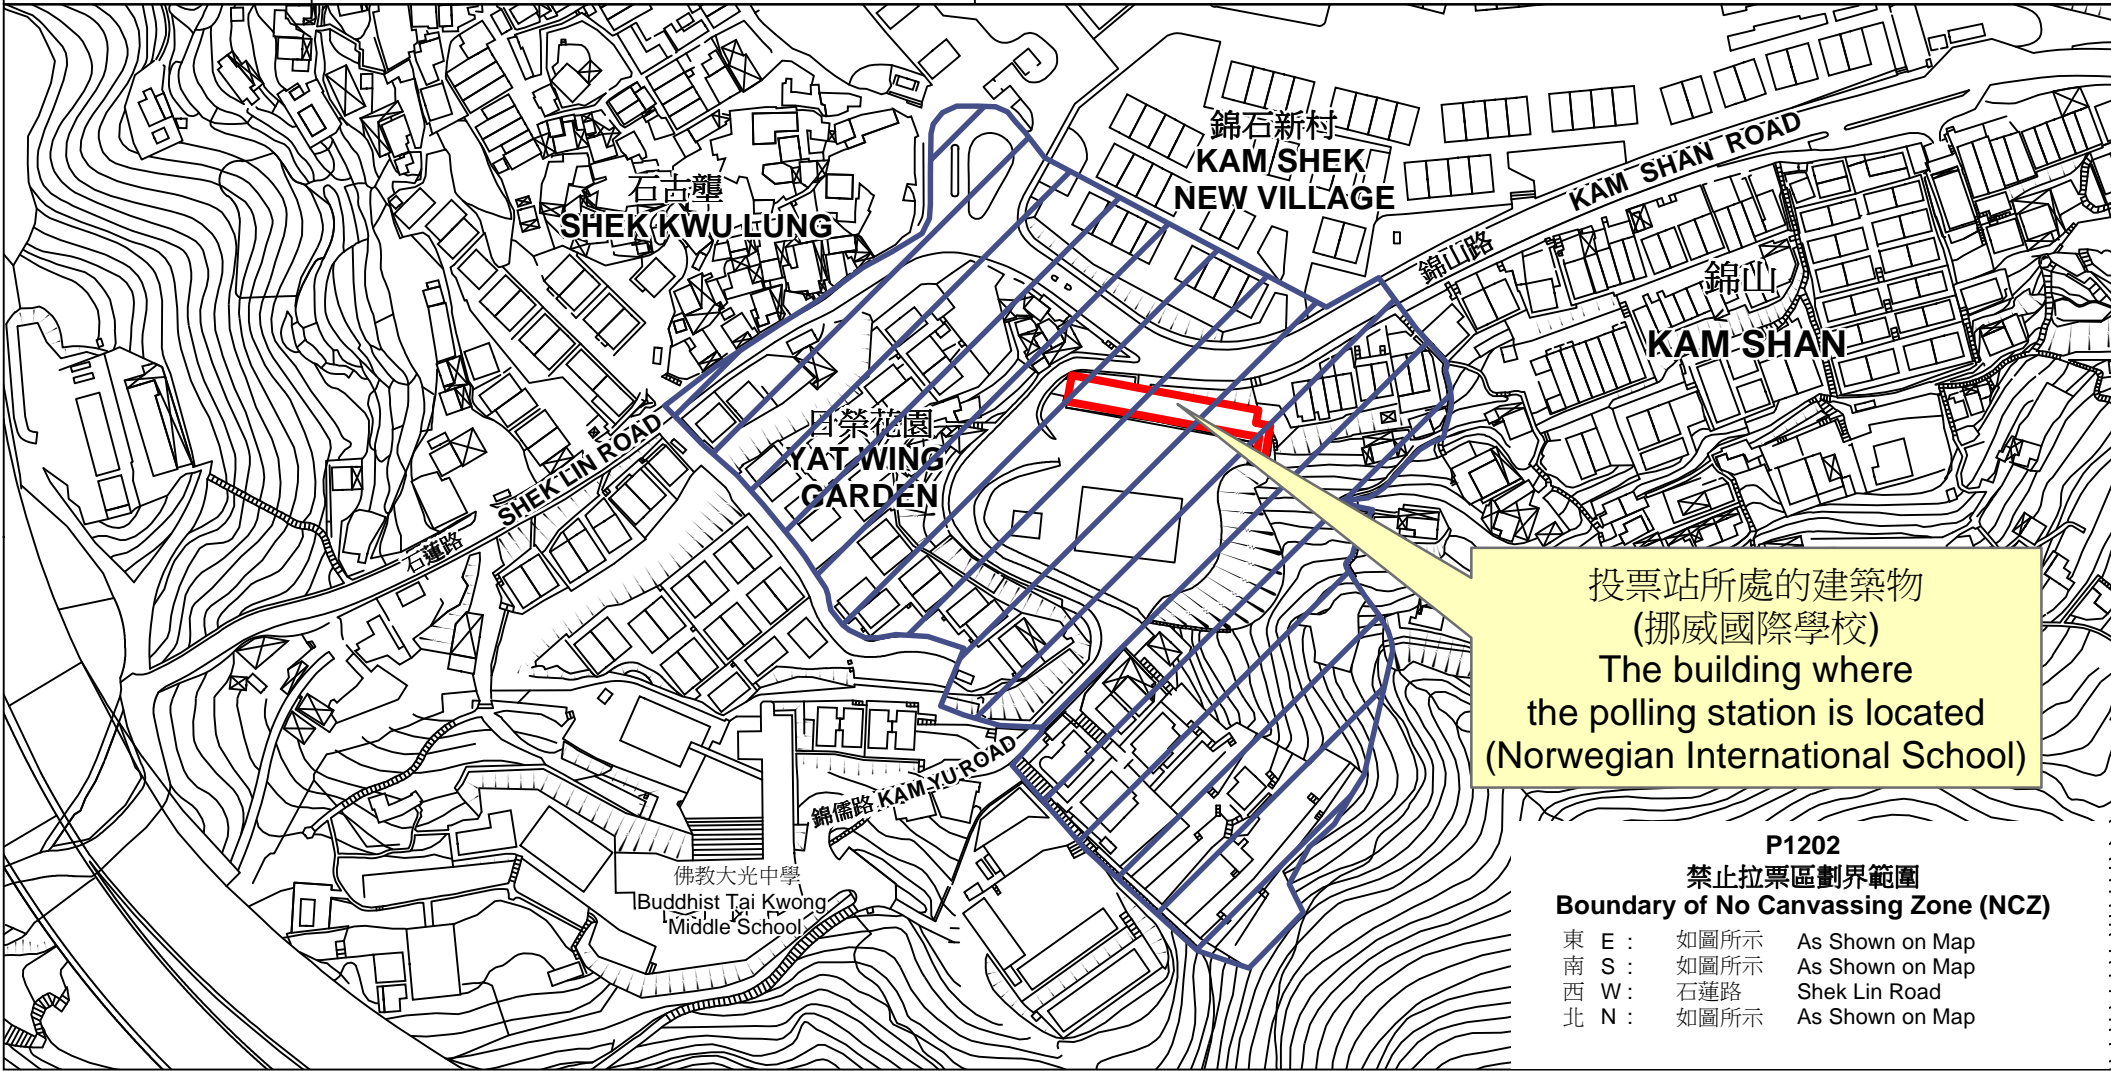

投票站位置圖和禁止拉票區 Polling Station - Location Plan & No Canvassing Zone

投票站編號 Polling Station Code	2021年立法會換屆選舉地方選區編號及名稱 Code & Name of Geographical Constituency for 2021 Legislative Council General Election	名稱及地址 Name & Address
<b>P1202</b>	<b>LC10</b> 新界東北 <b>NEW TERRITORIES NORTH EAST</b>	挪威國際學校 新界大埔錦山路170號地下 <b>Norwegian International School</b> G/F, 170 Kam Shan Road, Tai Po, New Territories

投票站所處的建築物  
(挪威國際學校)  
The building where  
the polling station is located  
(Norwegian International School)

**P1202**  
**禁止拉票區劃界範圍**  
**Boundary of No Canvassing Zone (NCZ)**

東 E :	如圖所示	As Shown on Map
南 S :	如圖所示	As Shown on Map
西 W :	石蓮路	Shek Lin Road
北 N :	如圖所示	As Shown on Map

 禁止拉票區  
No Canvassing Zone