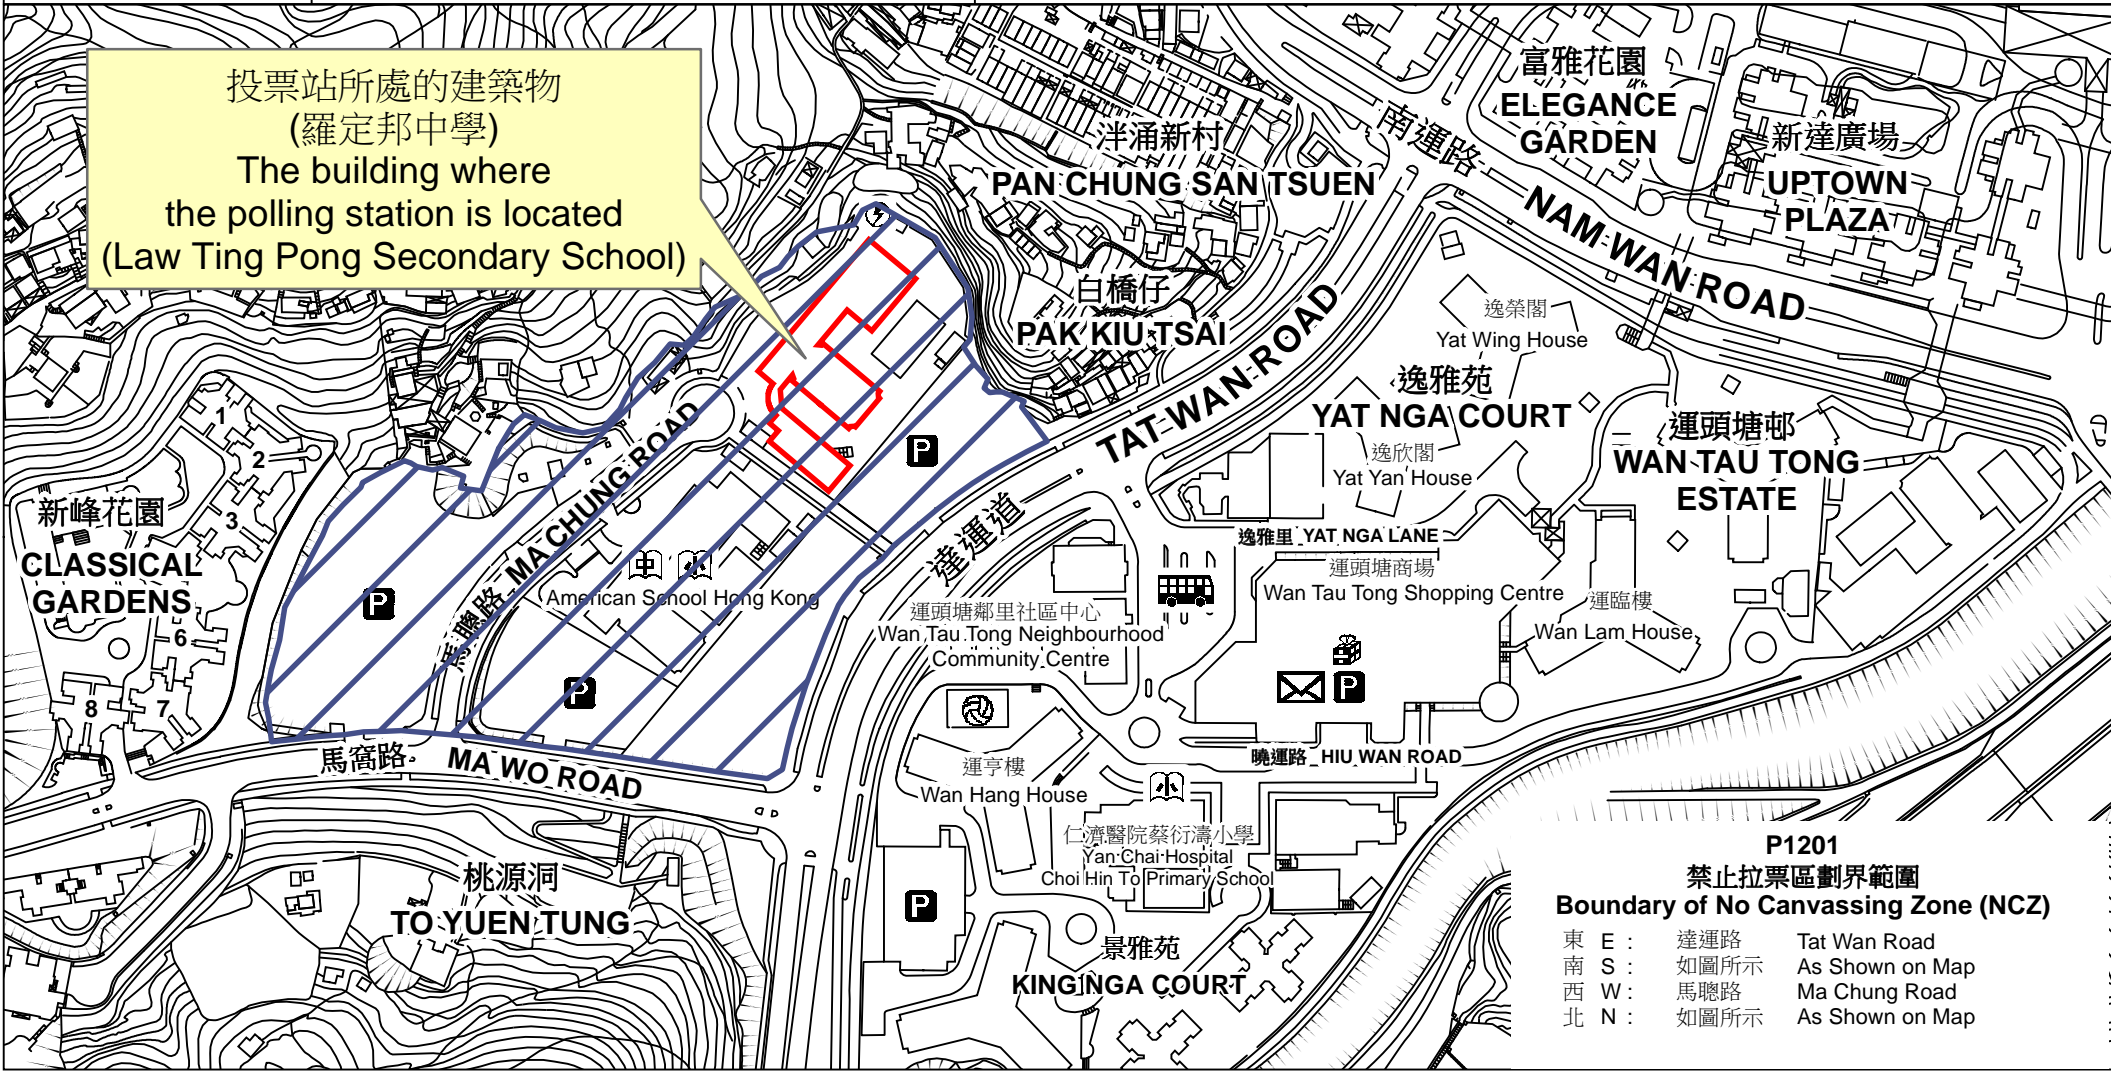

投票站位置圖和禁止拉票區 Polling Station - Location Plan & No Canvassing Zone

投票站編號 Polling Station Code	2021年立法會換屆選舉地方選區編號及名稱 Code & Name of Geographical Constituency for 2021 Legislative Council General Election	名稱及地址 Name & Address
<b>P1201</b>	<b>LC10</b> 新界東北 <b>NEW TERRITORIES NORTH EAST</b>	羅定邦中學 新界大埔馬聰路8號地下 <b>Law Ting Pong Secondary School</b> G/F, 8 Ma Chung Road, Tai Po, New Territories

投票站所處的建築物  
(羅定邦中學)  
The building where  
the polling station is located  
(Law Ting Pong Secondary School)

**P1201**  
**禁止拉票區劃界範圍**  
**Boundary of No Canvassing Zone (NCZ)**

東 E :	達運路	Tat Wan Road
南 S :	如圖所示	As Shown on Map
西 W :	馬聰路	Ma Chung Road
北 N :	如圖所示	As Shown on Map

 禁止拉票區  
No Canvassing Zone