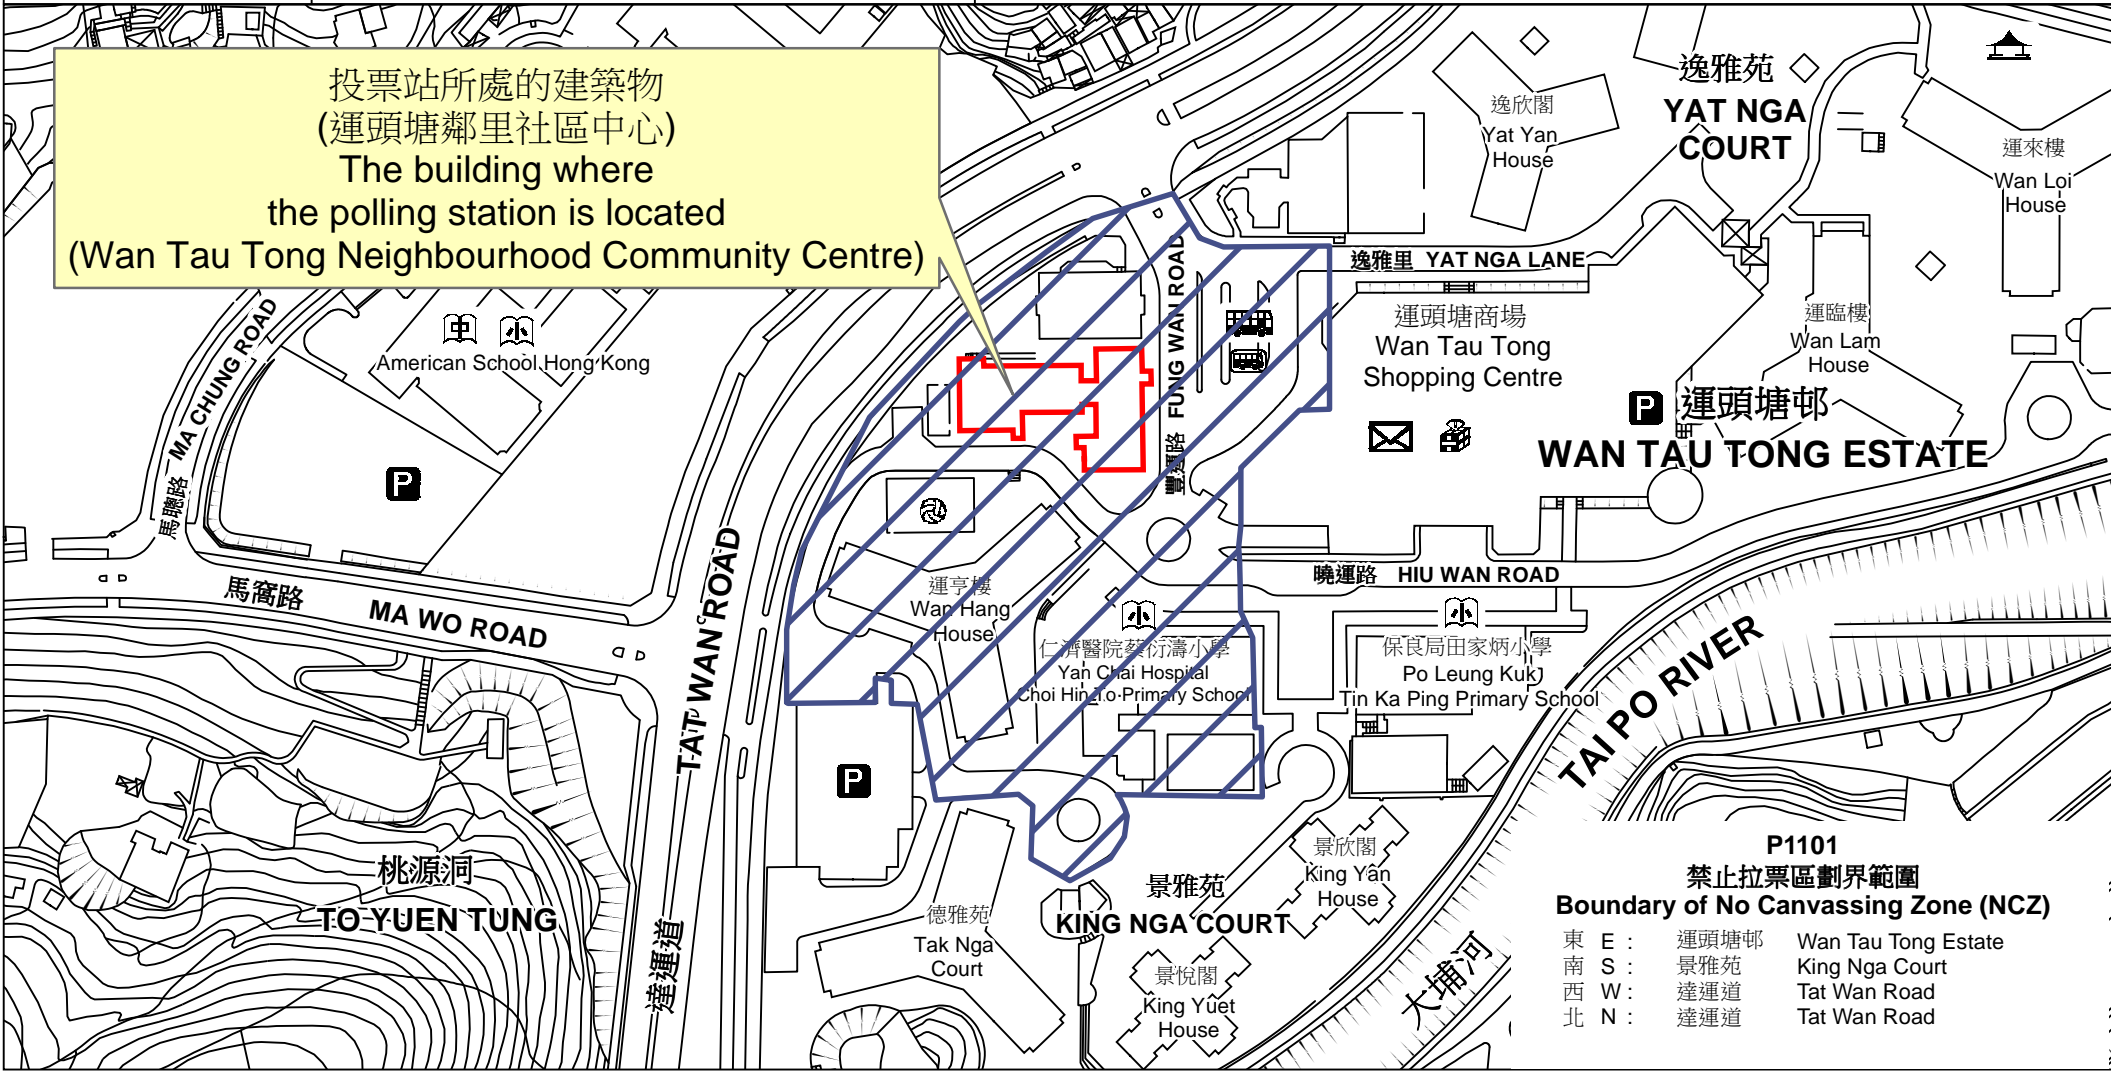

# 投票站位置圖和禁止拉票區 Polling Station - Location Plan & No Canvassing Zone

投票站編號 Polling Station Code	2021年立法會換屆選舉地方選區編號及名稱 Code & Name of Geographical Constituency for 2021 Legislative Council General Election	名稱及地址 Name & Address
<b>P1101</b>	<b>LC10</b> 新界東北 <b>NEW TERRITORIES NORTH EAST</b>	運頭塘鄰里社區中心 新界大埔運頭塘邨運頭塘鄰里社區中心地下 <b>Wan Tau Tong Neighbourhood Community Centre</b> G/F, Wan Tau Tong Neighbourhood Community Centre, Wan Tau Tong Estate, Tai Po, New Territories

投票站所處的建築物  
(運頭塘鄰里社區中心)  
The building where  
the polling station is located  
(Wan Tau Tong Neighbourhood Community Centre)

**P1101**  
禁止拉票區劃界範圍  
**Boundary of No Canvassing Zone (NCZ)**

東 E :	運頭塘邨	Wan Tau Tong Estate
南 S :	景雅苑	King Nga Court
西 W :	達運道	Tat Wan Road
北 N :	達運道	Tat Wan Road

 禁止拉票區  
No Canvassing Zone