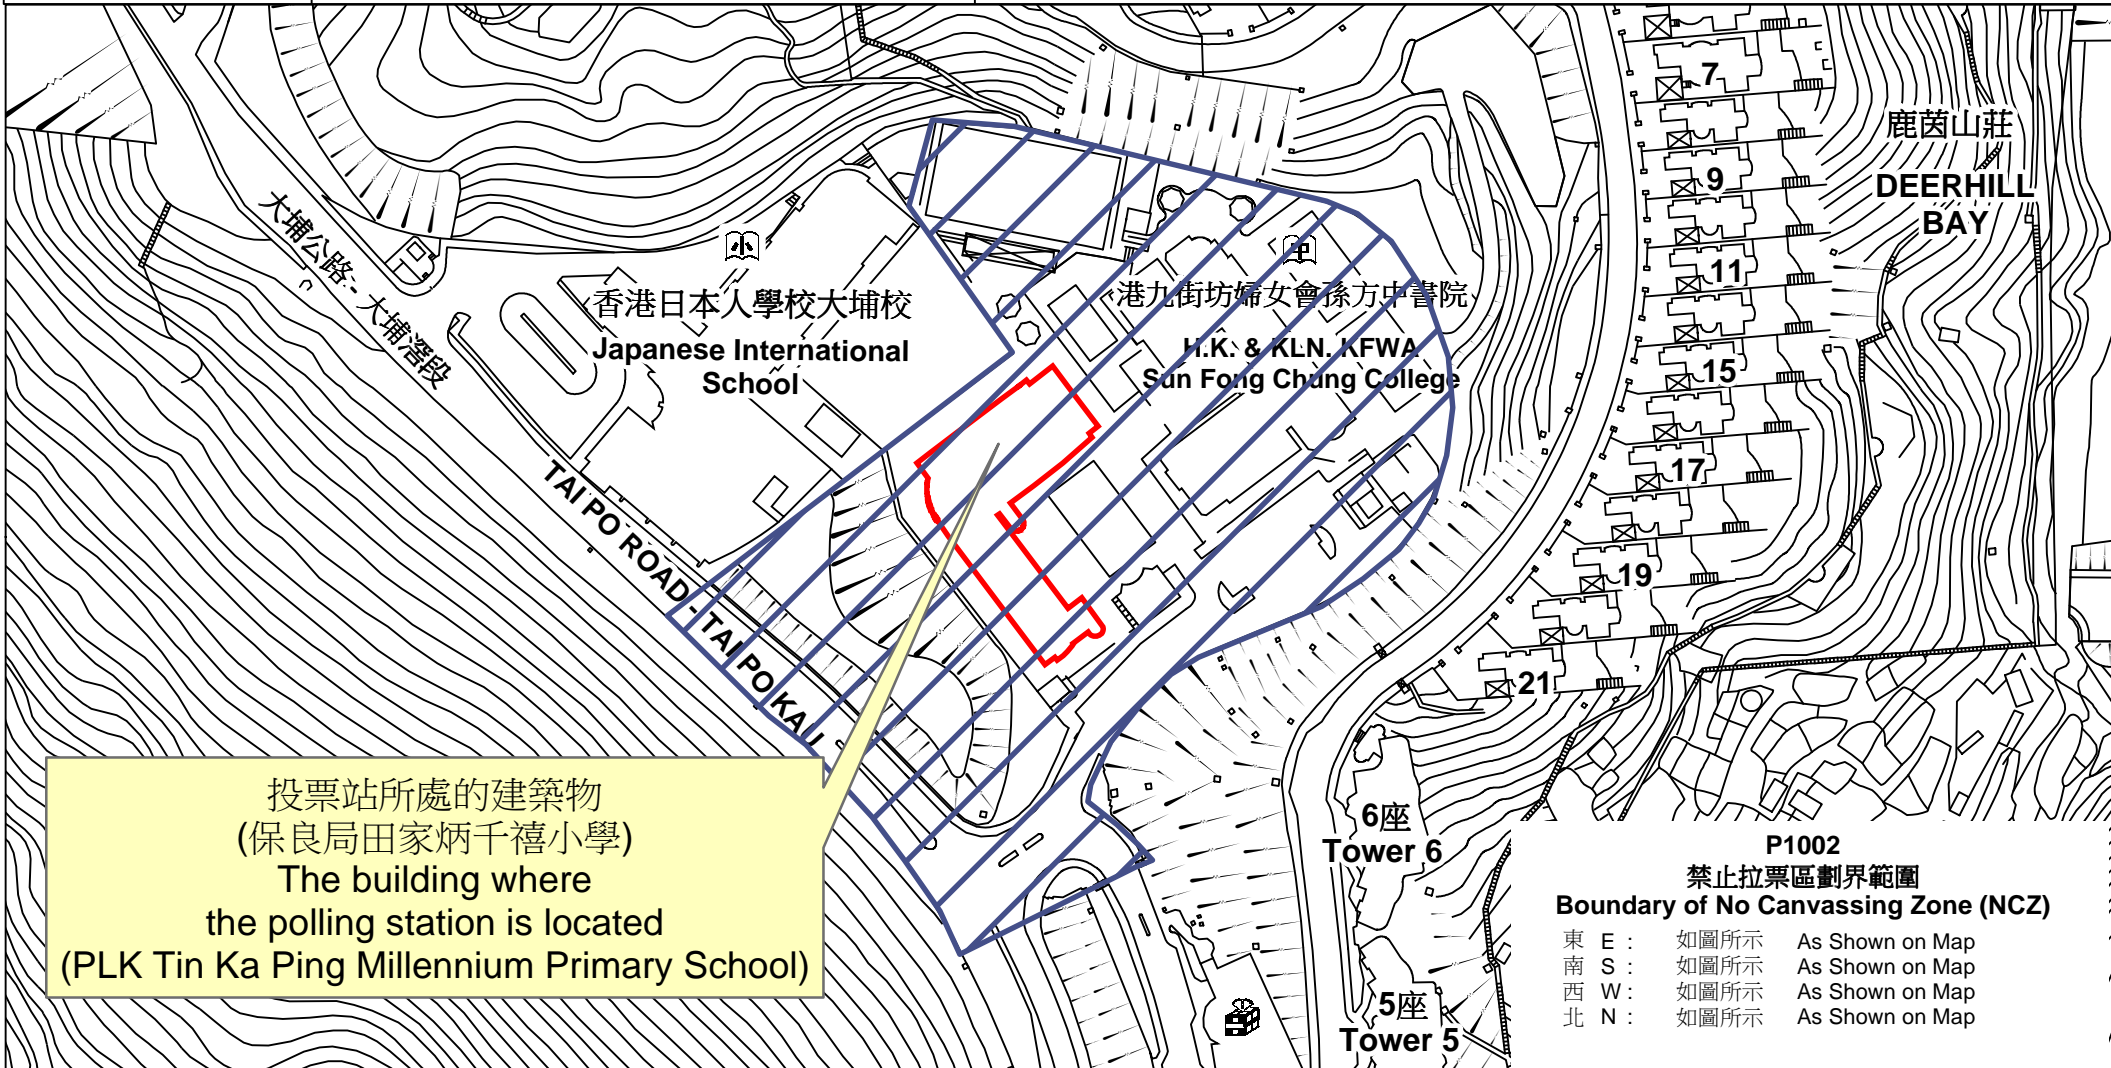

投票站位置圖和禁止拉票區 Polling Station - Location Plan & No Canvassing Zone

投票站編號 Polling Station Code	2021年立法會換屆選舉地方選區編號及名稱 Code & Name of Geographical Constituency for 2021 Legislative Council General Election	名稱及地址 Name & Address
<b>P1002</b>	<b>LC10</b> 新界東北 <b>NEW TERRITORIES NORTH EAST</b>	保良局田家炳千禧小學 新界大埔大埔公路大埔滘段4641號地下 <b>PLK Tin Ka Ping Millennium Primary School</b> G/F, 4641 Tai Po Road, Tai Po Kau, Tai Po, New Territories

投票站所處的建築物  
(保良局田家炳千禧小學)  
The building where  
the polling station is located  
(PLK Tin Ka Ping Millennium Primary School)

**P1002**  
**禁止拉票區劃界範圍**  
**Boundary of No Canvassing Zone (NCZ)**

東 E :	如圖所示	As Shown on Map
南 S :	如圖所示	As Shown on Map
西 W :	如圖所示	As Shown on Map
北 N :	如圖所示	As Shown on Map

 禁止拉票區  
No Canvassing Zone