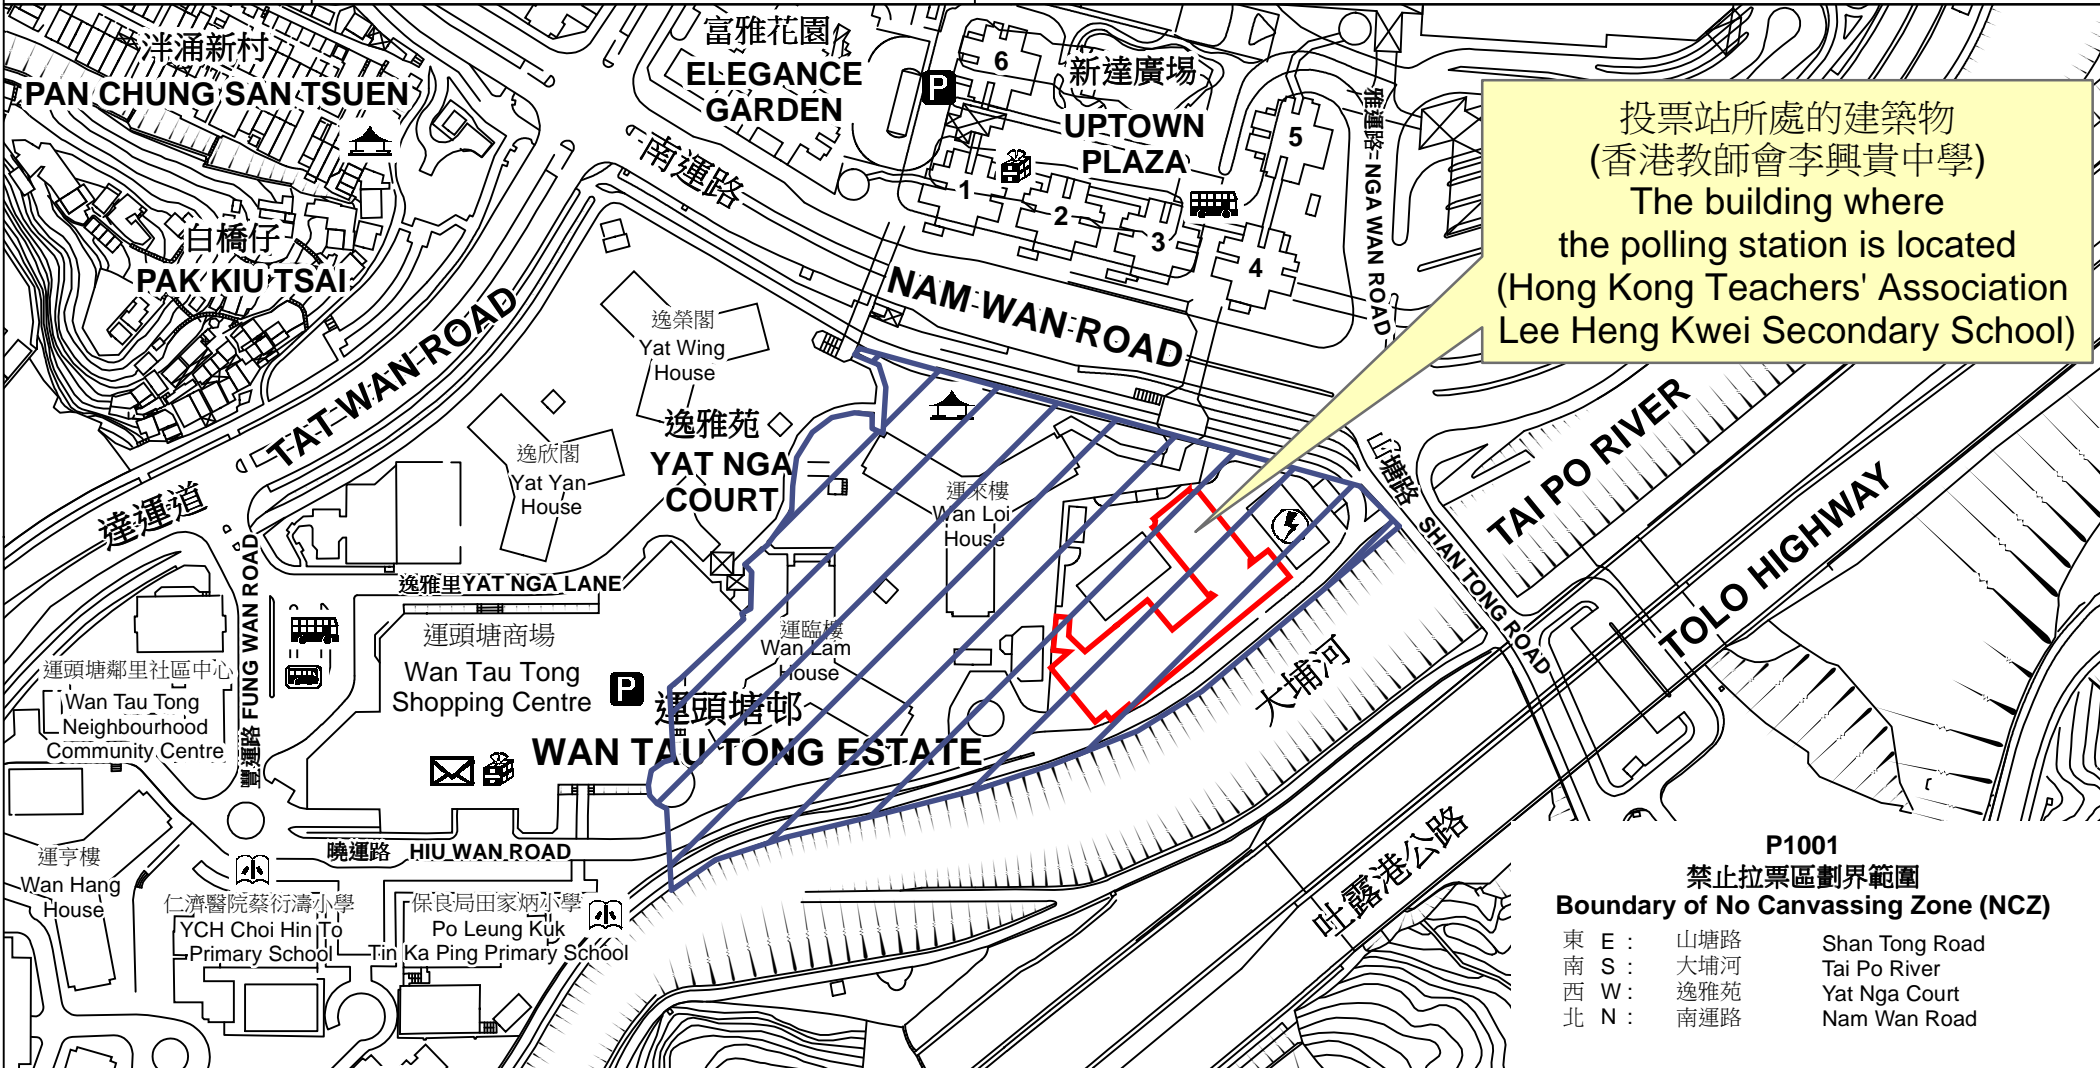

投票站位置圖和禁止拉票區 Polling Station - Location Plan & No Canvassing Zone

投票站編號 Polling Station Code	2021年立法會換屆選舉地方選區編號及名稱 Code & Name of Geographical Constituency for 2021 Legislative Council General Election	名稱及地址 Name & Address
P1001	LC10 新界東北 NEW TERRITORIES NORTH EAST	香港教師會李興貴中學 新界大埔運頭塘邨香港教師會李興貴中學地下 Hong Kong Teachers' Association Lee Heng Kwei Secondary School G/F, Hong Kong Teachers' Association Lee Heng Kwei Secondary School, Wan Tau Tong Estate, Tai Po, New Territories

投票站所處的建築物
(香港教師會李興貴中學)
The building where
the polling station is located
(Hong Kong Teachers' Association
Lee Heng Kwei Secondary School)

P1001
禁止拉票區劃界範圍
Boundary of No Canvassing Zone (NCZ)

東 E :	山塘路	Shan Tong Road
南 S :	大埔河	Tai Po River
西 W :	逸雅苑	Yat Nga Court
北 N :	南運路	Nam Wan Road

 禁止拉票區
No Canvassing Zone