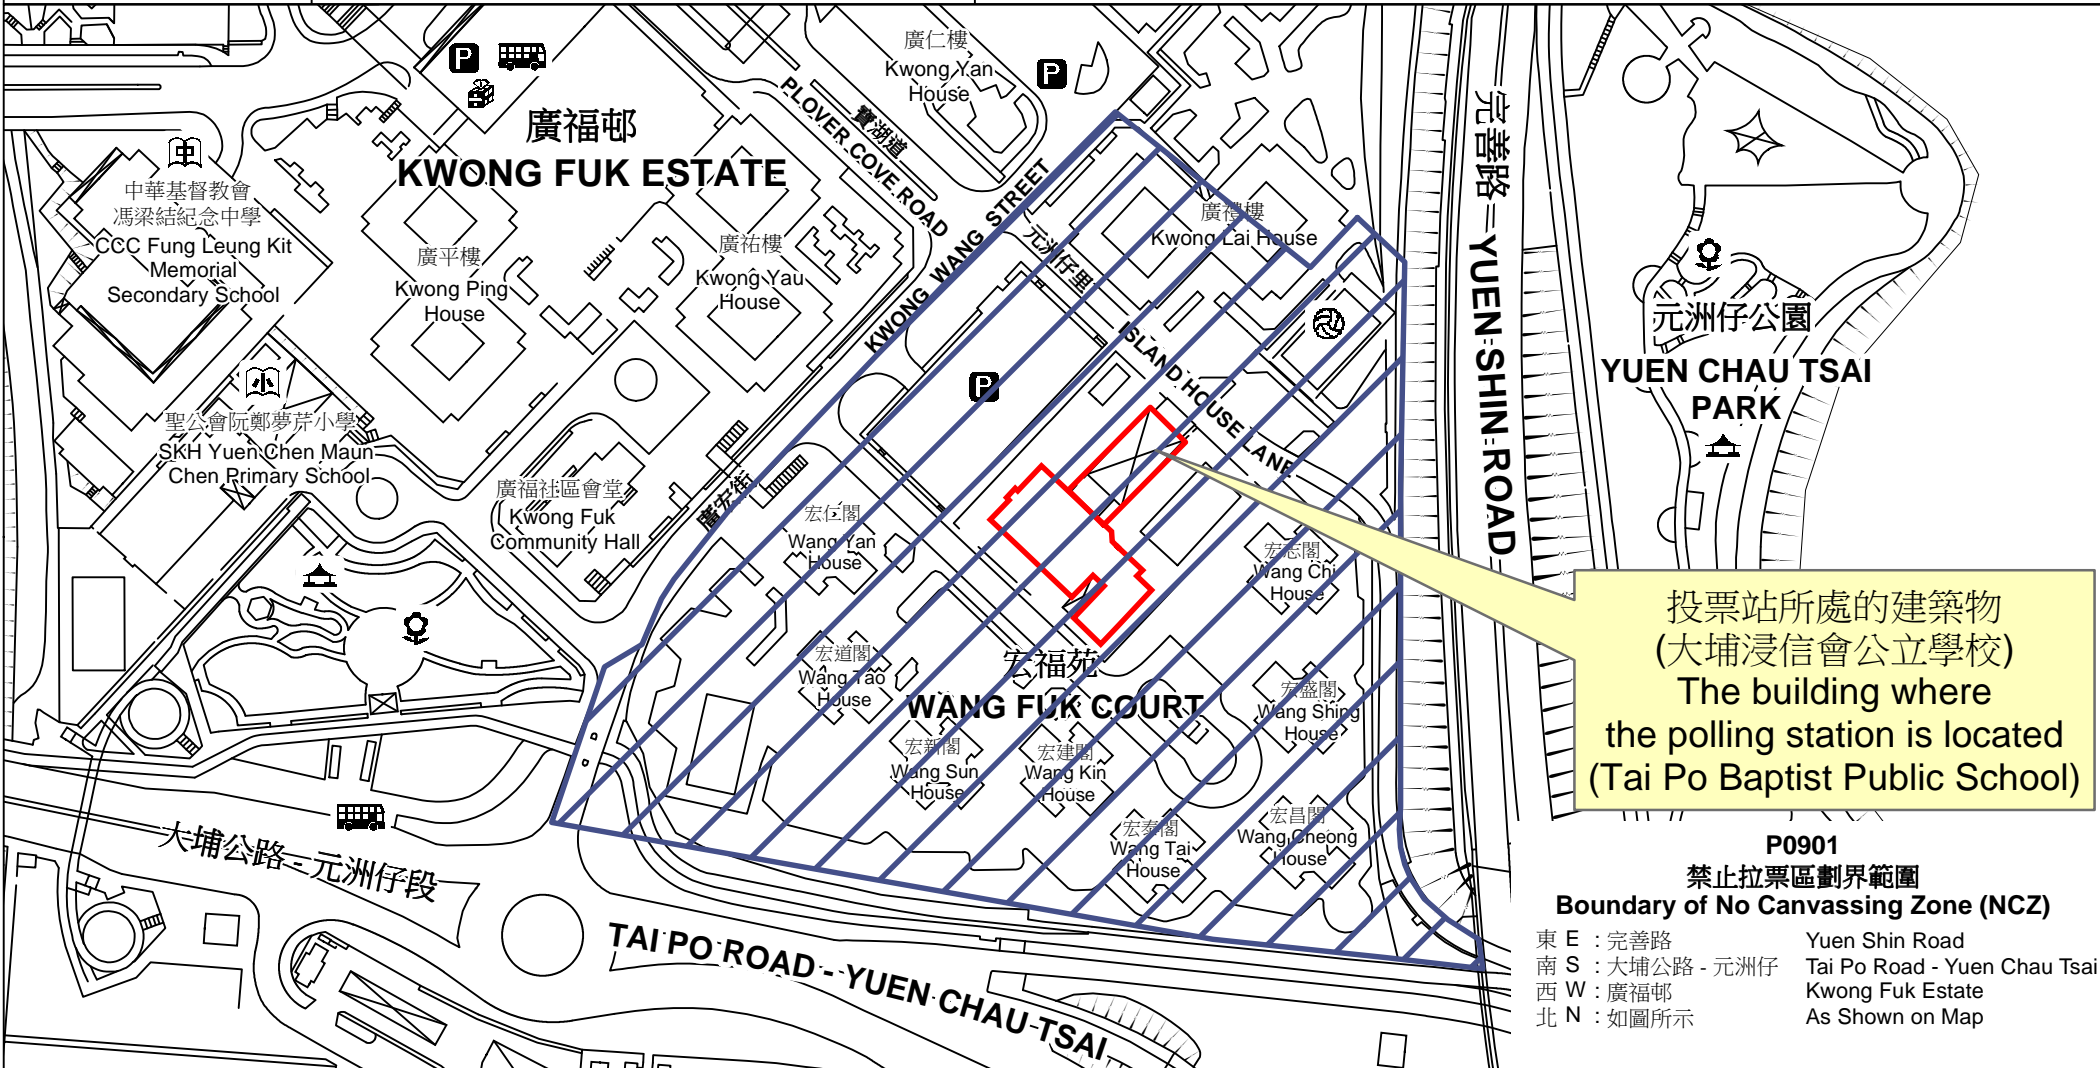

投票站位置圖和禁止拉票區 Polling Station - Location Plan & No Canvassing Zone

投票站編號 Polling Station Code P0901	2021年立法會換屆選舉地方選區編號及名稱 Code & Name of Geographical Constituency for 2021 Legislative Council General Election LC10 新界東北 NEW TERRITORIES NORTH EAST	名稱及地址 Name & Address 大埔浸信會公立學校 新界大埔廣福邨大埔浸信會公立學校地下 Tai Po Baptist Public School G/F, Tai Po Baptist Public School, Kwong Fuk Estate, Tai Po, New Territories
---	---	---

投票站所處的建築物
 (大埔浸信會公立學校)
 The building where
 the polling station is located
 (Tai Po Baptist Public School)

P0901
禁止拉票區劃界範圍
Boundary of No Canvassing Zone (NCZ)
 東 E : 完善路 Yuen Shin Road
 南 S : 大埔公路 - 元洲仔 Tai Po Road - Yuen Chau Tsai
 西 W : 廣福邨 Kwong Fuk Estate
 北 N : 如圖所示 As Shown on Map

 禁止拉票區
 No Canvassing Zone