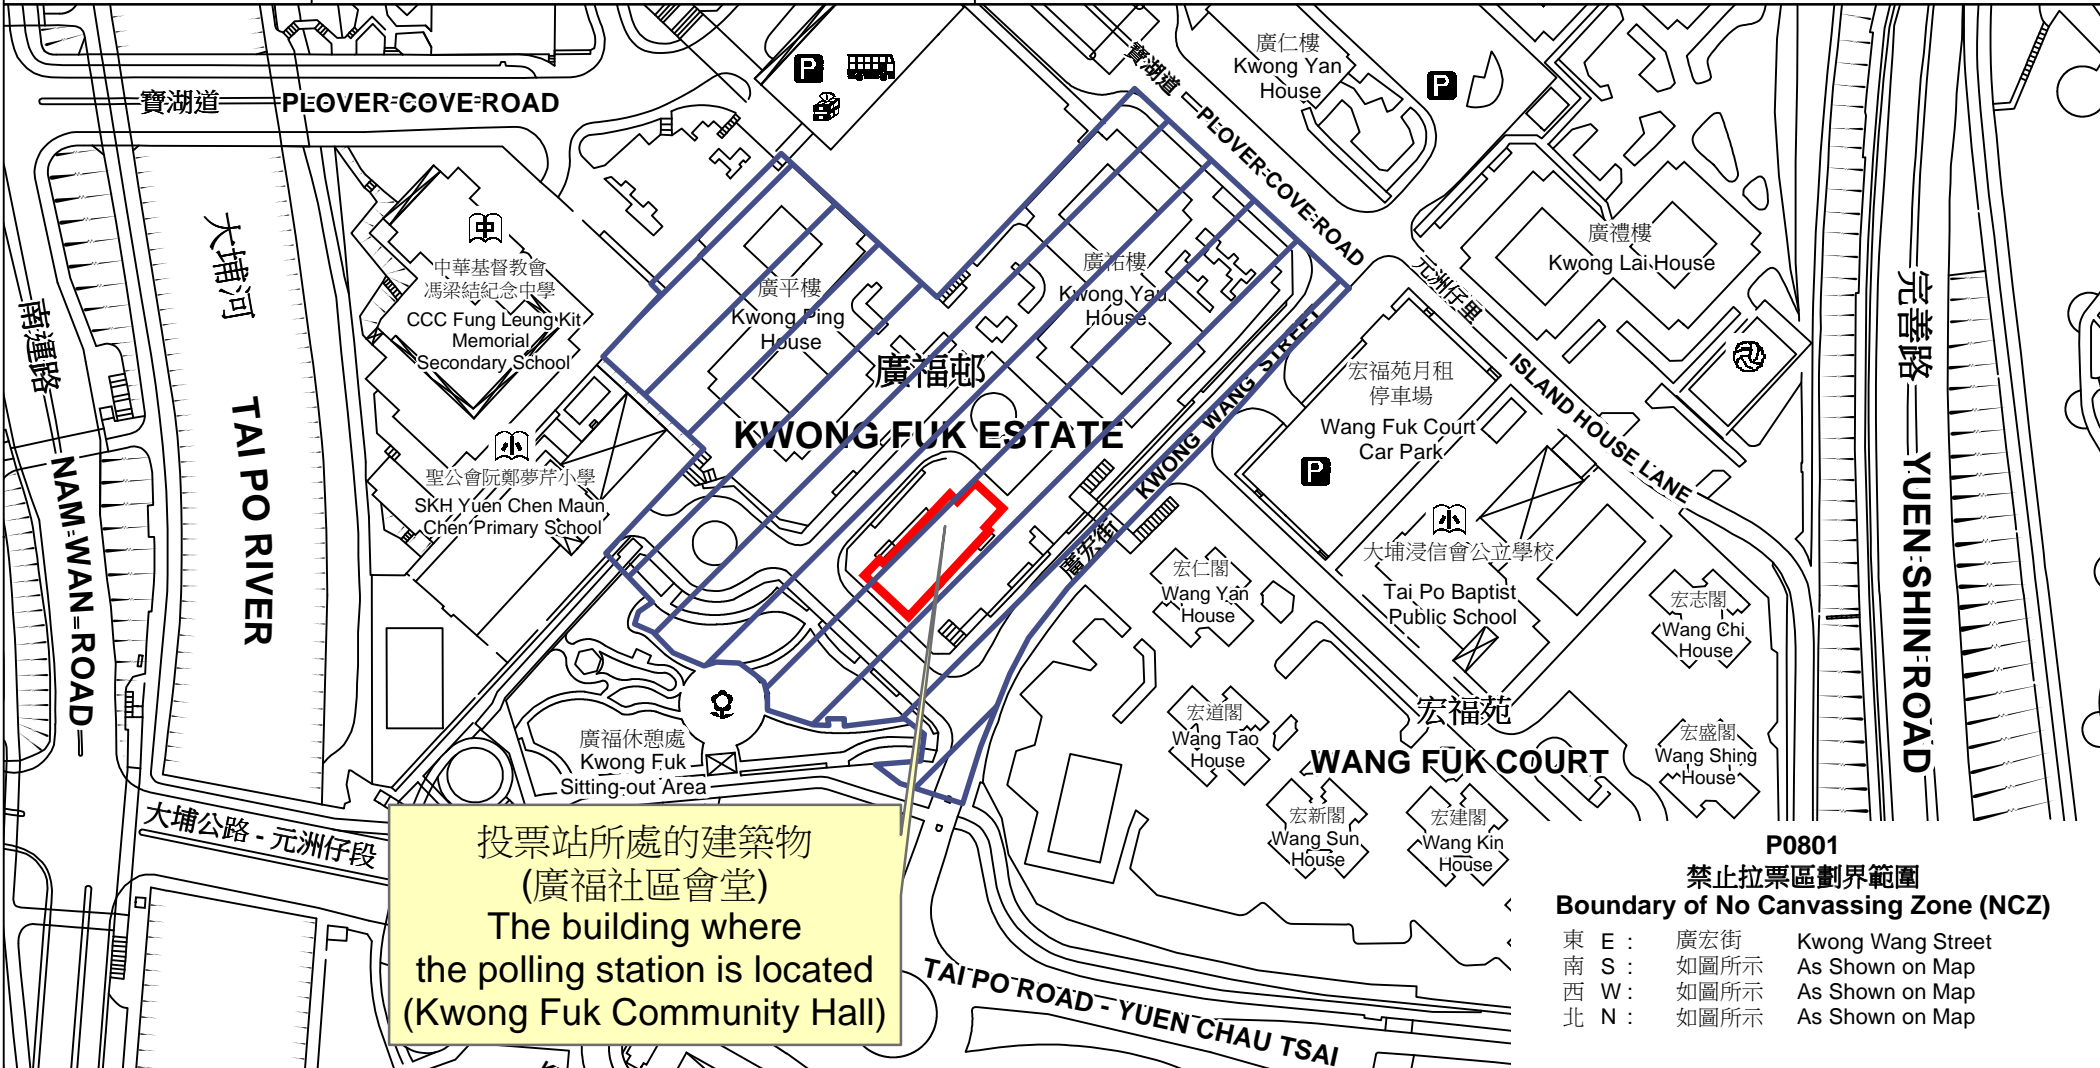

投票站位置圖和禁止拉票區 Polling Station - Location Plan & No Canvassing Zone

投票站編號 Polling Station Code  <b>P0801</b>	2021年立法會換屆選舉地方選區編號及名稱 Code & Name of Geographical Constituency for 2021 Legislative Council General Election  <b>LC10 新界東北 NEW TERRITORIES NORTH EAST</b>	名稱及地址 Name & Address  廣福社區會堂 新界大埔廣福邨廣福社區會堂地下 <b>Kwong Fuk Community Hall</b> G/F, Kwong Fuk Community Hall, Kwong Fuk Estate, Tai Po, New Territories
---	--	---

投票站所處的建築物  
(廣福社區會堂)  
The building where  
the polling station is located  
(Kwong Fuk Community Hall)

**P0801**  
禁止拉票區劃界範圍  
Boundary of No Canvassing Zone (NCZ)  
東 E : 廣宏街 Kwong Wang Street  
南 S : 如圖所示 As Shown on Map  
西 W : 如圖所示 As Shown on Map  
北 N : 如圖所示 As Shown on Map

 禁止拉票區  
No Canvassing Zone