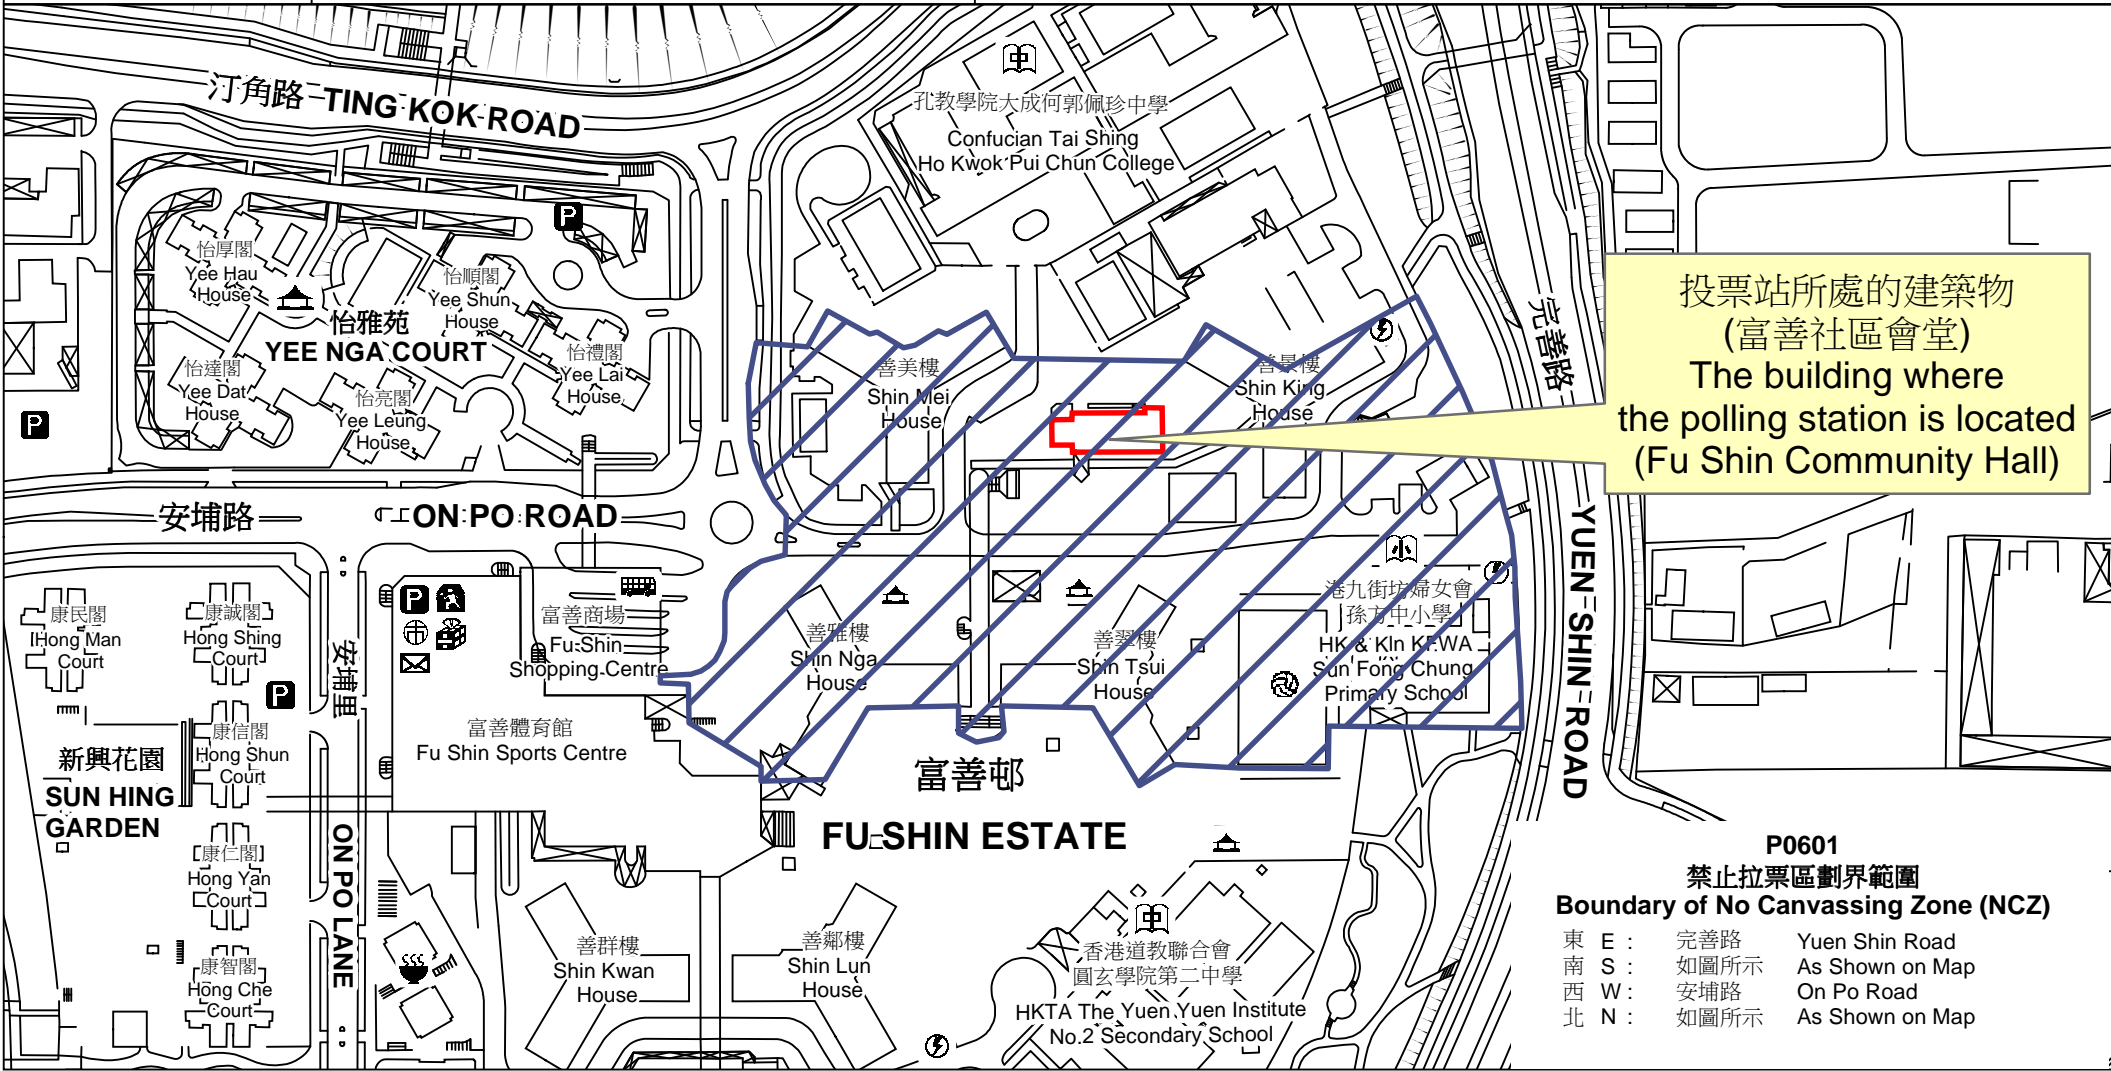

投票站位置圖和禁止拉票區 Polling Station - Location Plan & No Canvassing Zone

投票站編號 Polling Station Code	2021年立法會換屆選舉地方選區編號及名稱 Code & Name of Geographical Constituency for 2021 Legislative Council General Election	名稱及地址 Name & Address
P0601	LC10 新界東北 NEW TERRITORIES NORTH EAST	富善社區會堂 新界大埔富善邨富善社區會堂地下 Fu Shin Community Hall G/F, Fu Shin Community Hall, Fu Shin Estate, Tai Po, New Territories

投票站所處的建築物
(富善社區會堂)
The building where
the polling station is located
(Fu Shin Community Hall)

P0601
禁止拉票區劃界範圍
Boundary of No Canvassing Zone (NCZ)

東 E :	完善路	Yuen Shin Road
南 S :	如圖所示	As Shown on Map
西 W :	安埔路	On Po Road
北 N :	如圖所示	As Shown on Map

 禁止拉票區
No Canvassing Zone