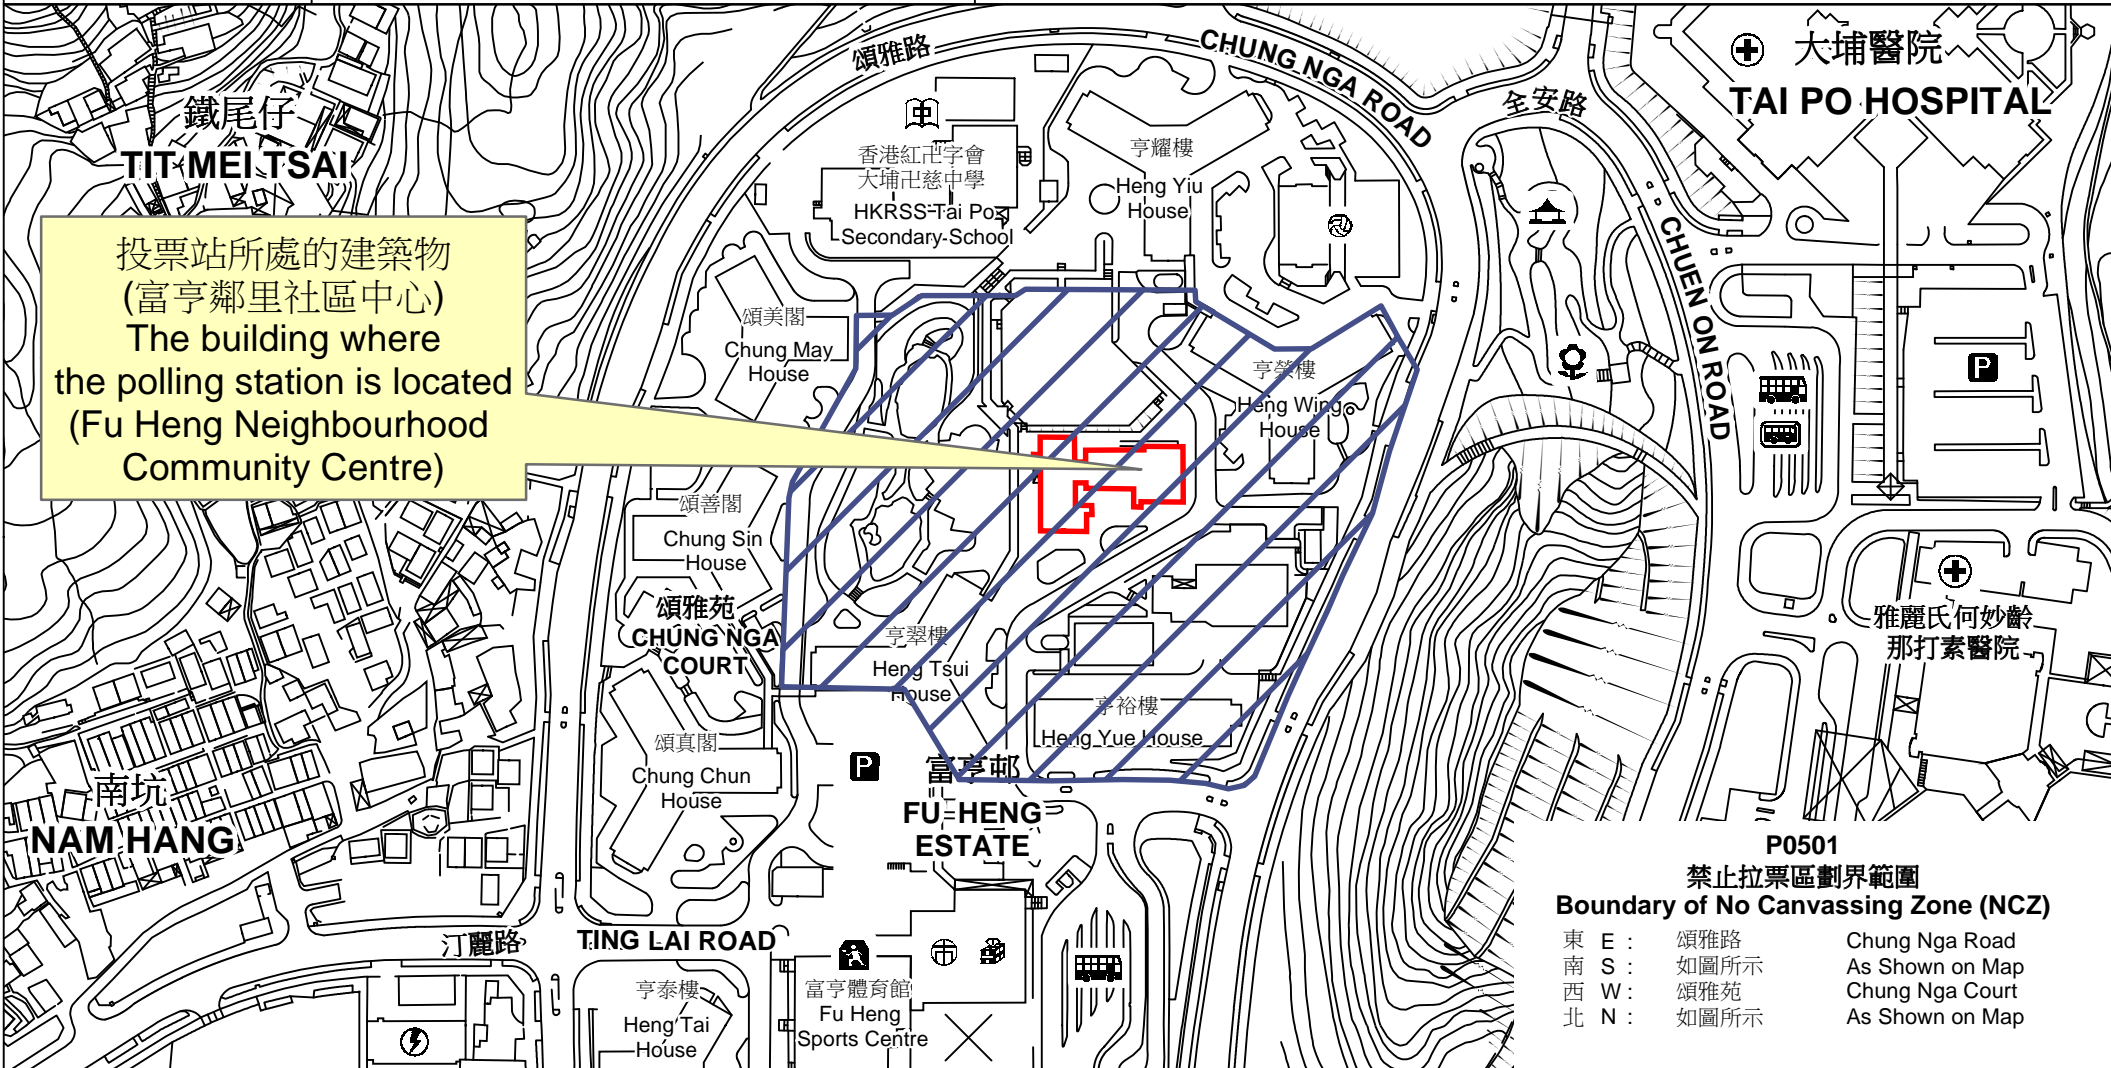

投票站位置圖和禁止拉票區 Polling Station - Location Plan & No Canvassing Zone

投票站編號 Polling Station Code P0501	2021年立法會換屆選舉地方選區編號及名稱 Code & Name of Geographical Constituency for 2021 Legislative Council General Election LC10 新界東北 NEW TERRITORIES NORTH EAST	名稱及地址 Name & Address 富亨鄰里社區中心 新界大埔富亨邨第4期富亨鄰里社區中心地下 Fu Heng Neighbourhood Community Centre G/F, Fu Heng Neighbourhood Community Centre, Fu Heng Estate, Phase IV, Tai Po, New Territories
---	--	---

 禁止拉票區
No Canvassing Zone