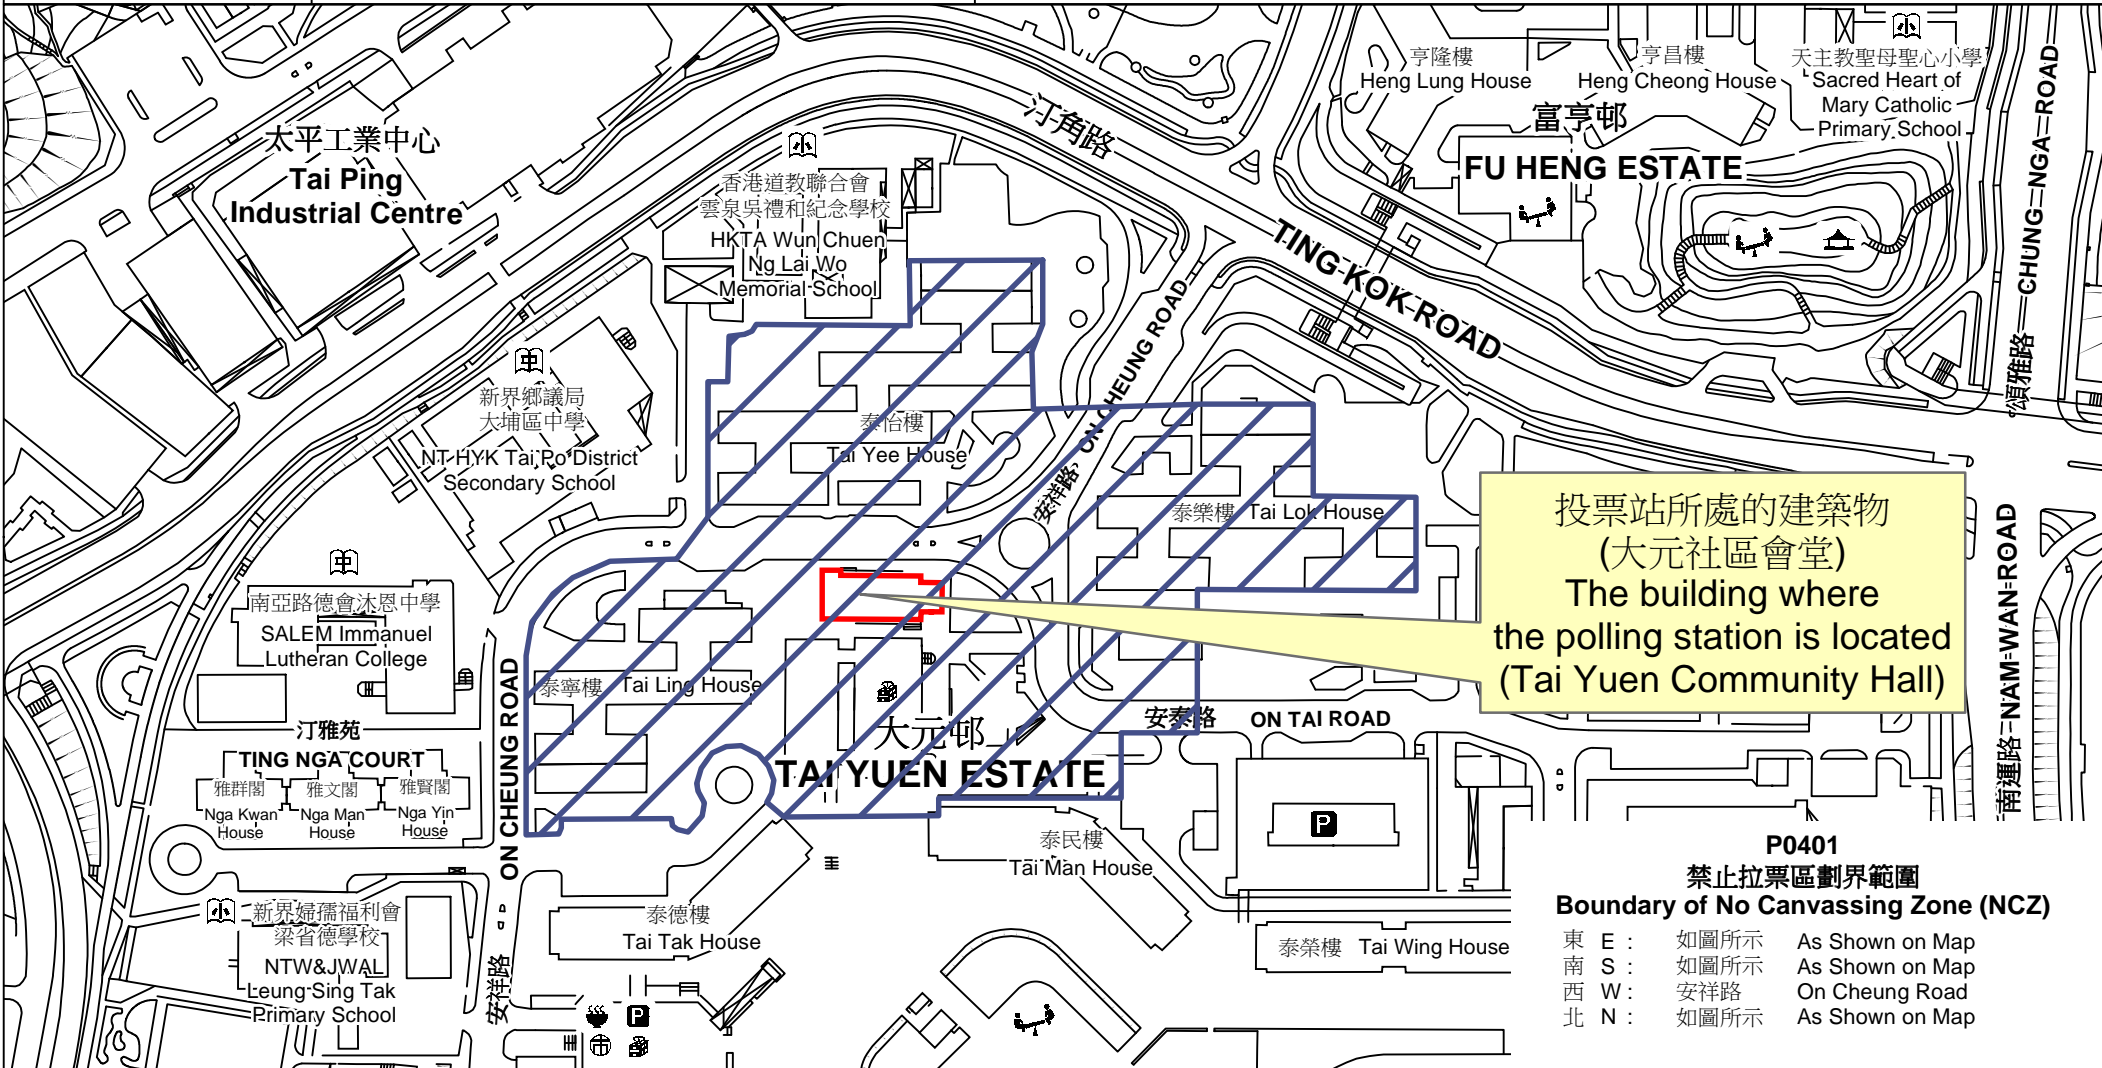

投票站位置圖和禁止拉票區 Polling Station - Location Plan & No Canvassing Zone

投票站編號 Polling Station Code P0401	2021年立法會換屆選舉地方選區編號及名稱 Code & Name of Geographical Constituency for 2021 Legislative Council General Election LC10 新界東北 NEW TERRITORIES NORTH EAST	名稱及地址 Name & Address 大元社區會堂 新界大埔大元邨大元社區會堂地下 Tai Yuen Community Hall G/F, Tai Yuen Community Hall, Tai Yuen Estate, Tai Po, New Territories
---	---	--

投票站所處的建築物
 (大元社區會堂)
 The building where
 the polling station is located
 (Tai Yuen Community Hall)

P0401
禁止拉票區劃界範圍
Boundary of No Canvassing Zone (NCZ)
 東 E : 如圖所示 As Shown on Map
 南 S : 如圖所示 As Shown on Map
 西 W : 安祥路 On Cheung Road
 北 N : 如圖所示 As Shown on Map

 禁止拉票區
 No Canvassing Zone