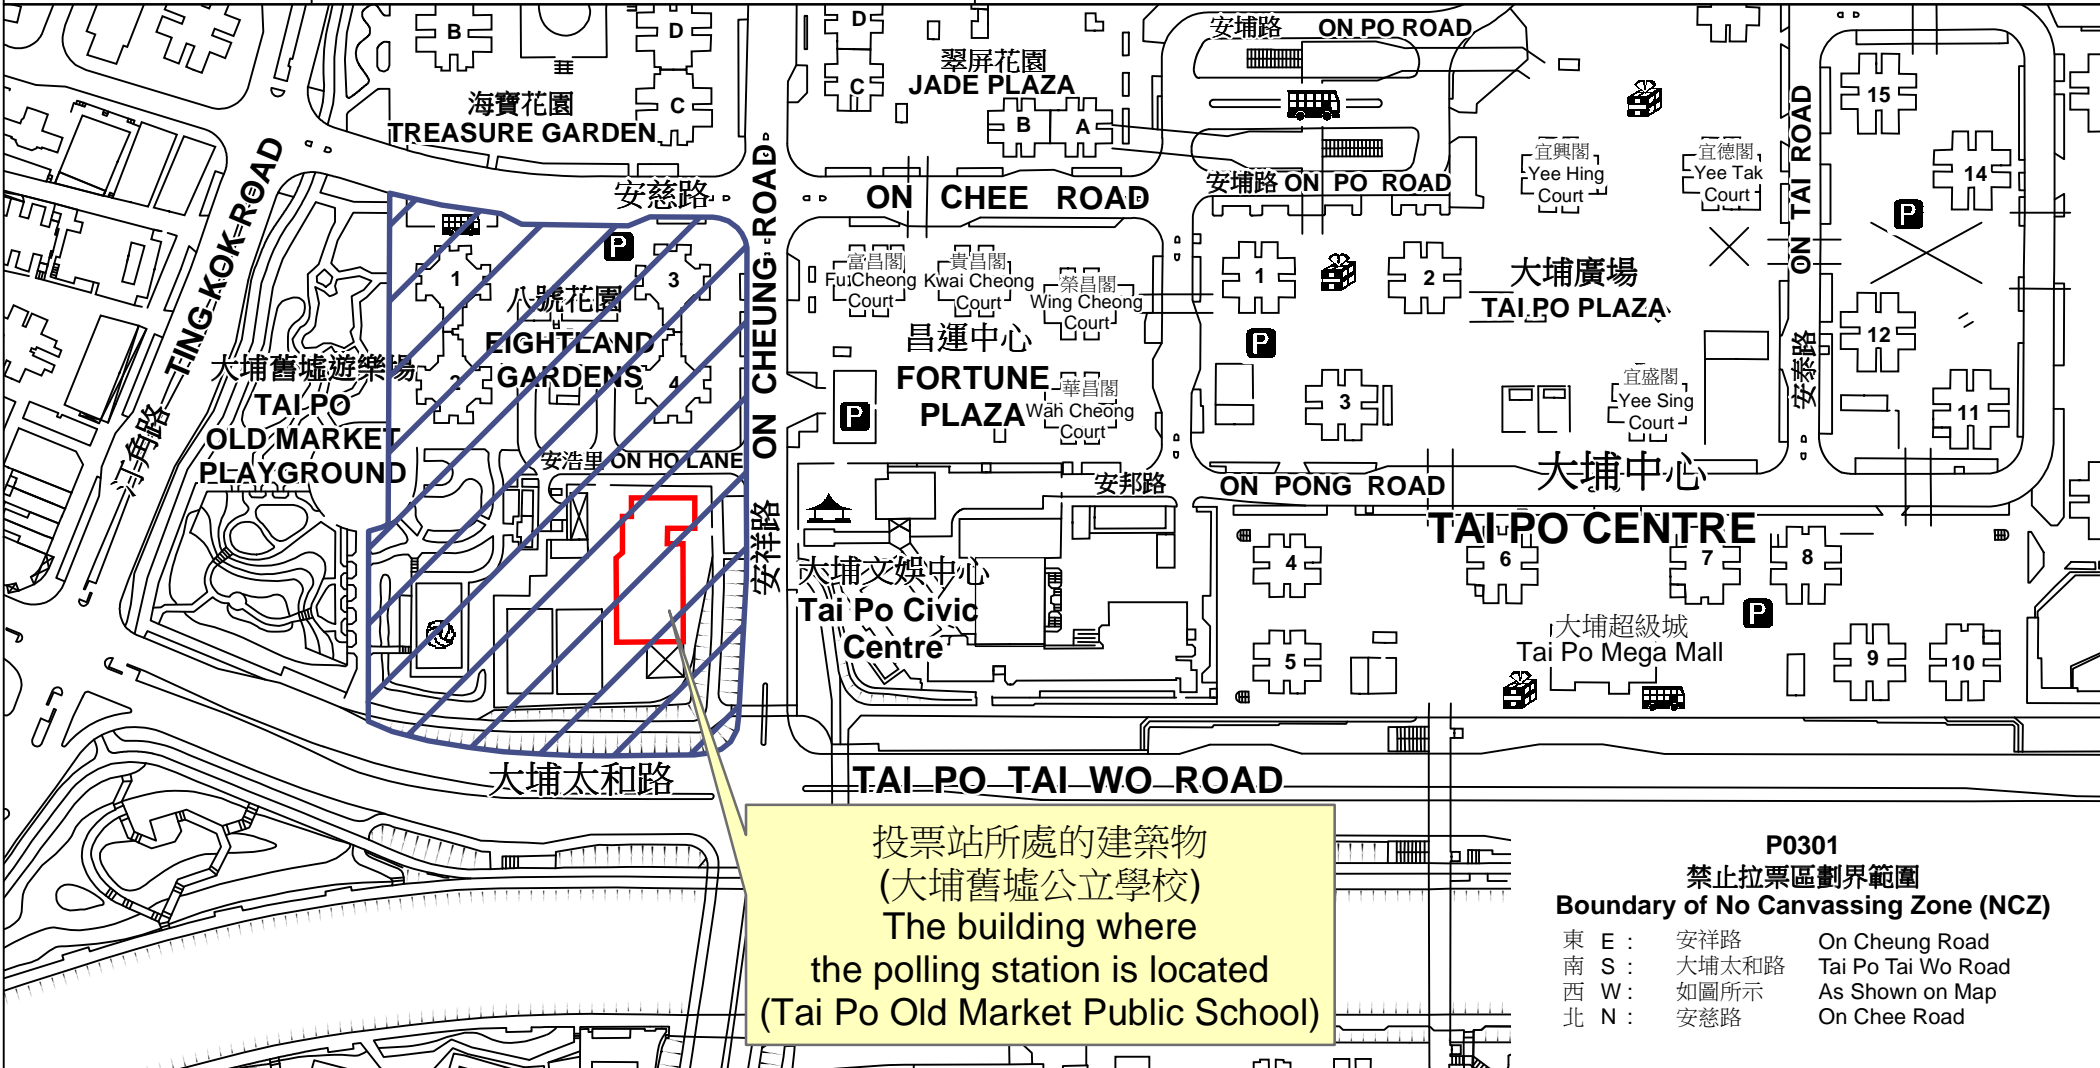

投票站位置圖和禁止拉票區 Polling Station - Location Plan & No Canvassing Zone

投票站編號 Polling Station Code  <b>P0301</b>	2021年立法會換屆選舉地方選區編號及名稱 Code & Name of Geographical Constituency for 2021 Legislative Council General Election  <b>LC10 新界東北 NEW TERRITORIES NORTH EAST</b>	名稱及地址 Name & Address  大埔舊墟公立學校 新界大埔安祥路10號地下 <b>Tai Po Old Market Public School G/F, 10 On Cheung Road, Tai Po, New Territories</b>
---	--	---

投票站所處的建築物  
(大埔舊墟公立學校)  
The building where  
the polling station is located  
(Tai Po Old Market Public School)

**P0301**  
禁止拉票區劃界範圍  
Boundary of No Canvassing Zone (NCZ)

東 E :	安祥路	On Cheung Road
南 S :	大埔太和路	Tai Po Tai Wo Road
西 W :	如圖所示	As Shown on Map
北 N :	安慈路	On Chee Road

 禁止拉票區  
No Canvassing Zone