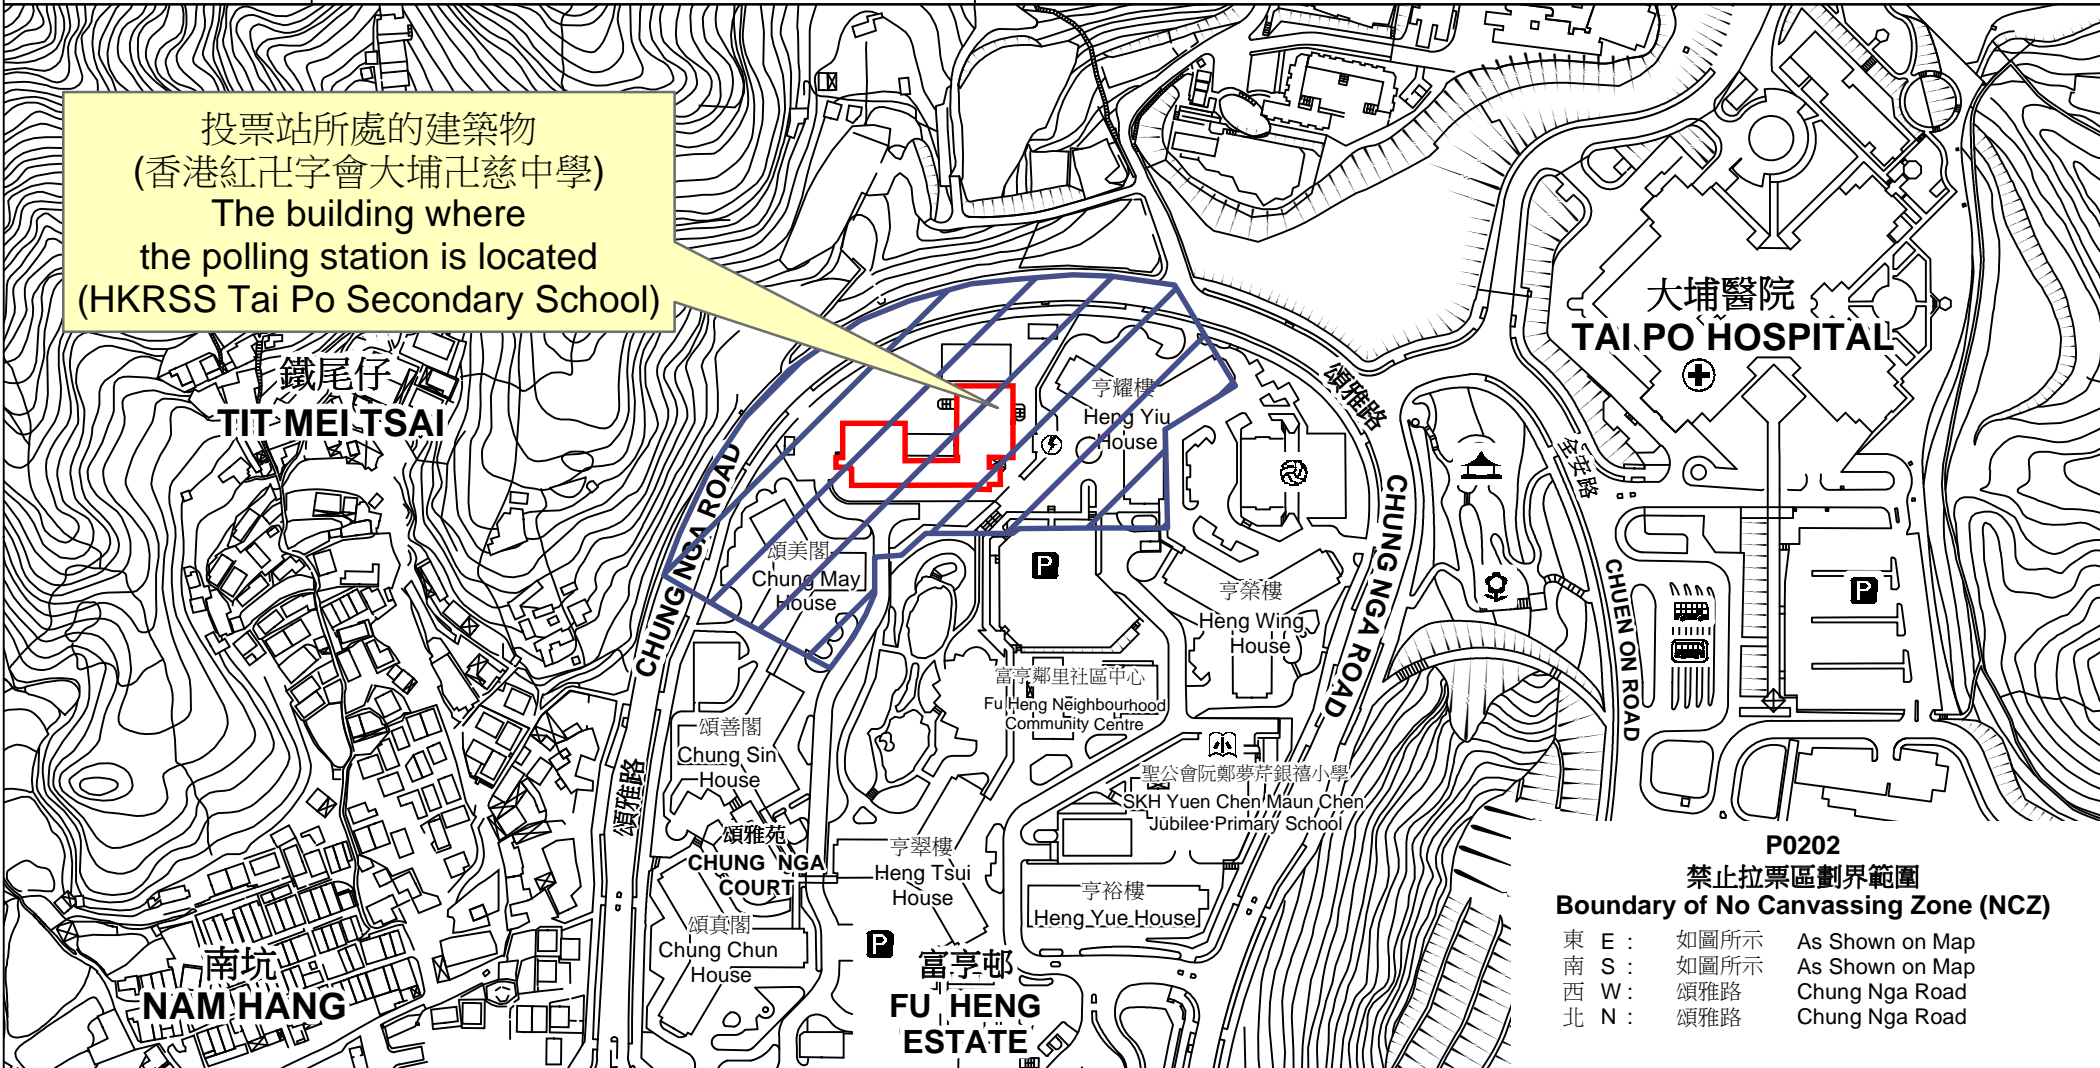

投票站位置圖和禁止拉票區 Polling Station - Location Plan & No Canvassing Zone

投票站編號 Polling Station Code	2021年立法會換屆選舉地方選區編號及名稱 Code & Name of Geographical Constituency for 2021 Legislative Council General Election	名稱及地址 Name & Address
<b>P0202</b>	<b>LC10</b> 新界東北 <b>NEW TERRITORIES NORTH EAST</b>	香港紅卍字會大埔卍慈中學 新界大埔富亨邨香港紅卍字會大埔卍慈中學地下 <b>HKRSS Tai Po Secondary School</b> G/F, HKRSS Tai Po Secondary School, Fu Heng Estate, Tai Po, New Territories

投票站所處的建築物  
(香港紅卍字會大埔卍慈中學)  
The building where  
the polling station is located  
(HKRSS Tai Po Secondary School)

**P0202**  
**禁止拉票區劃界範圍**  
**Boundary of No Canvassing Zone (NCZ)**

東 E :	如圖所示	As Shown on Map
南 S :	如圖所示	As Shown on Map
西 W :	頌雅路	Chung Nga Road
北 N :	頌雅路	Chung Nga Road

 禁止拉票區  
No Canvassing Zone