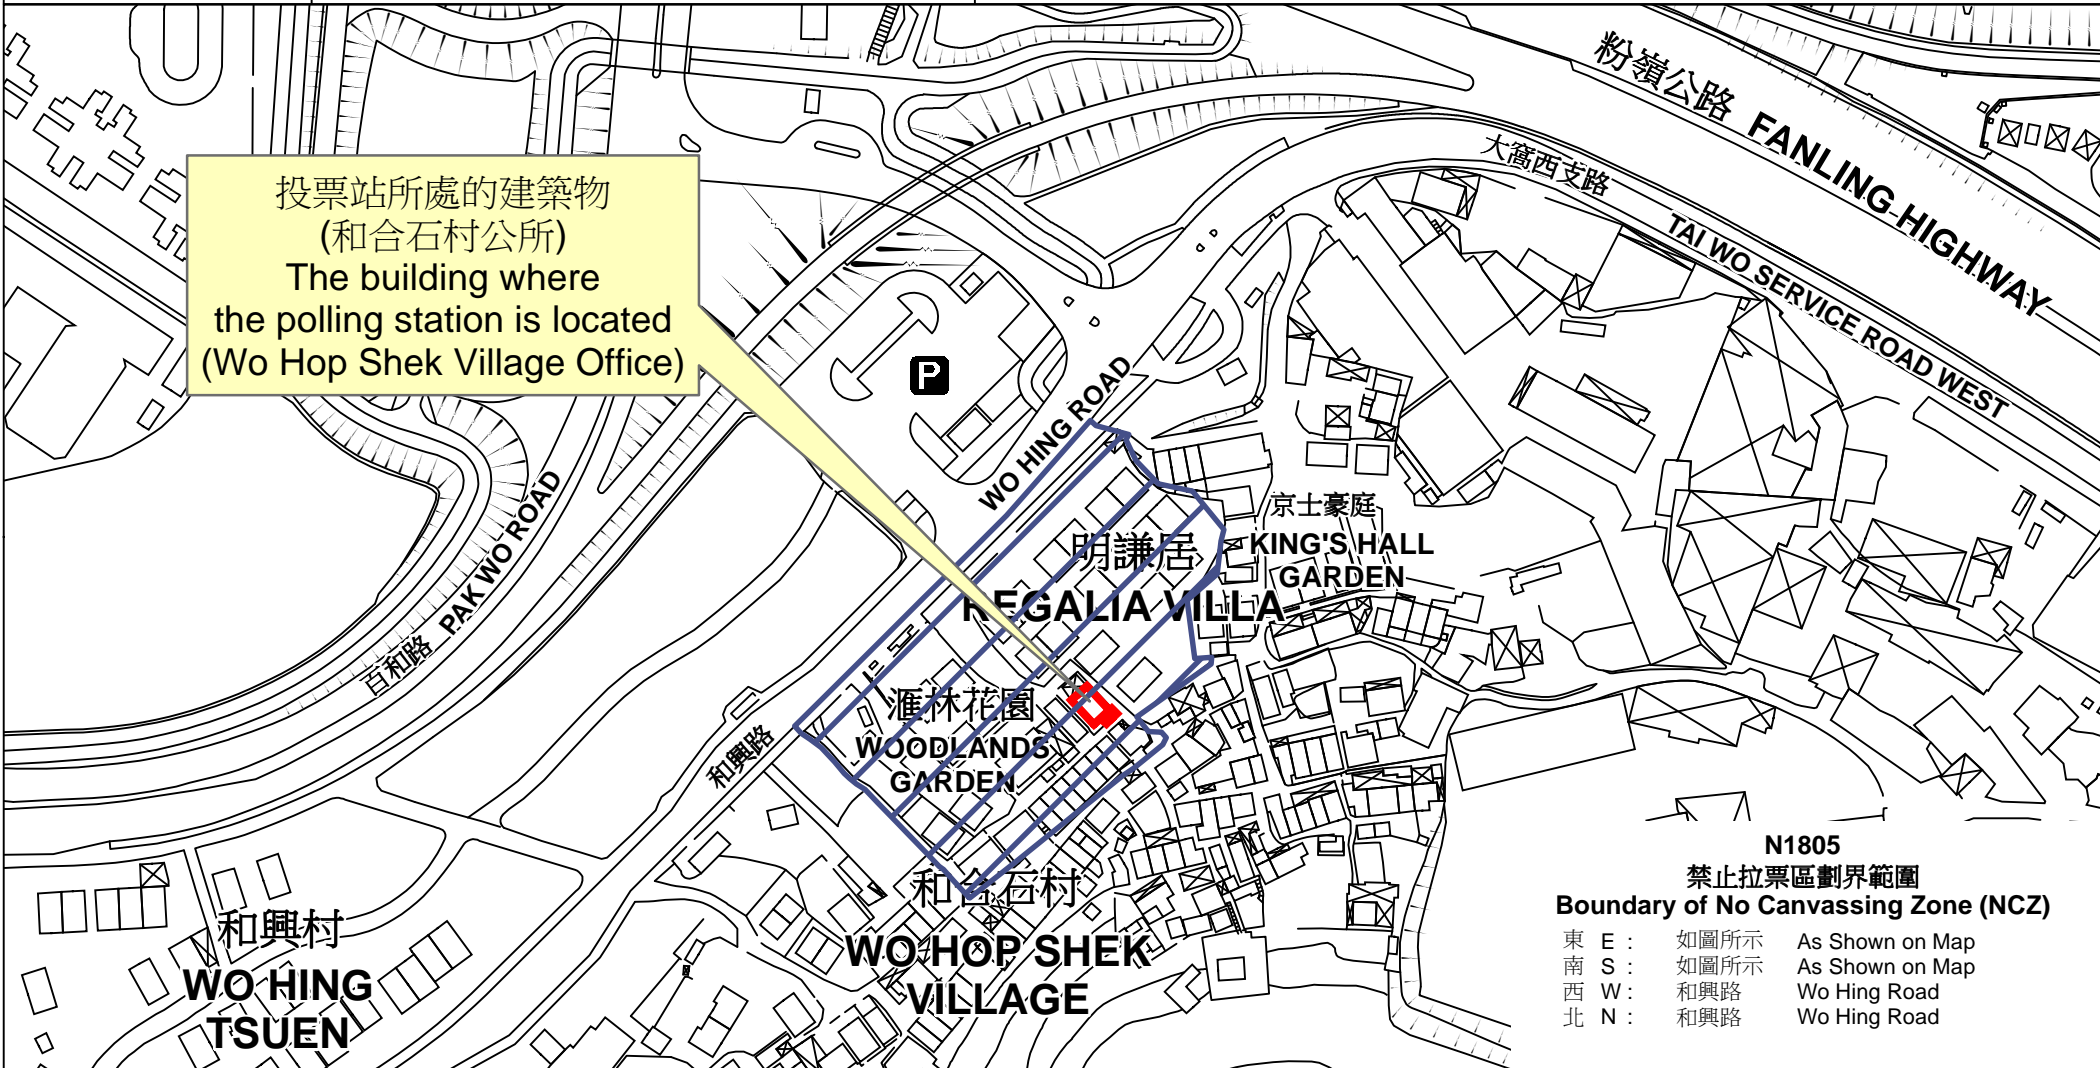

投票站位置圖和禁止拉票區 Polling Station - Location Plan & No Canvassing Zone

<p>投票站編號 Polling Station Code</p> <p><b>N1805</b></p>	<p>2021年立法會換屆選舉地方選區編號及名稱 Code &amp; Name of Geographical Constituency for 2021 Legislative Council General Election</p> <p><b>LC7</b> 新界北 <b>NEW TERRITORIES NORTH</b></p>	<p>名稱及地址 Name &amp; Address</p> <p>和合石村公所 新界粉嶺和合石村23號D1地下 <b>Wo Hop Shek Village Office</b> G/F, 23D1 Wo Hop Shek Village, Fanling, New Territories</p>
---	--	---

投票站所處的建築物  
(和合石村公所)  
The building where  
the polling station is located  
(Wo Hop Shek Village Office)

**N1805**  
禁止拉票區劃界範圍  
Boundary of No Canvassing Zone (NCZ)

東 E :	如圖所示	As Shown on Map
南 S :	如圖所示	As Shown on Map
西 W :	和興路	Wo Hing Road
北 N :	和興路	Wo Hing Road

 禁止拉票區  
No Canvassing Zone