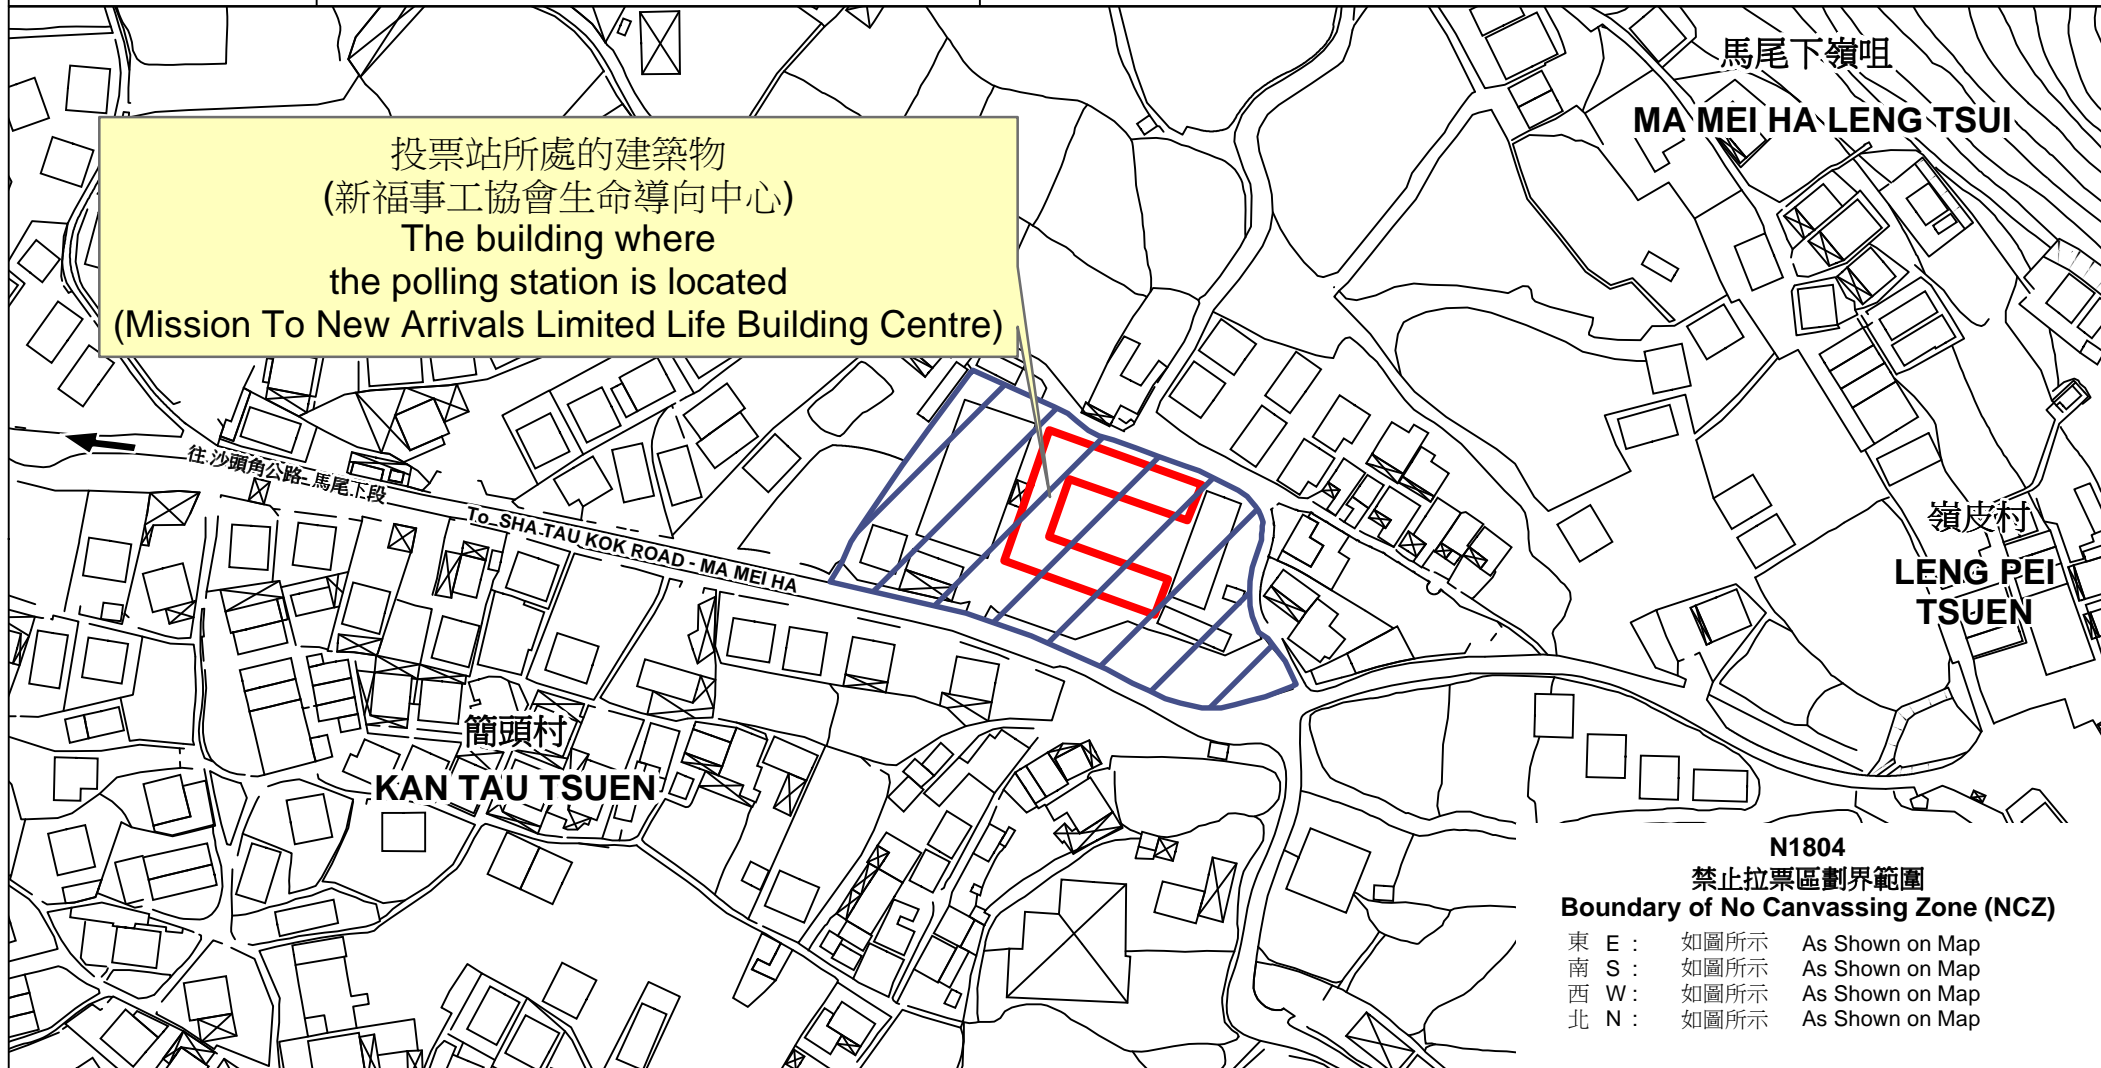

投票站位置圖和禁止拉票區 Polling Station - Location Plan & No Canvassing Zone

投票站編號 Polling Station Code N1804	2021年立法會換屆選舉地方選區編號及名稱 Code & Name of Geographical Constituency for 2021 Legislative Council General Election LC7 新界北 NEW TERRITORIES NORTH	名稱及地址 Name & Address 新福事工協會生命導向中心 新界粉嶺簡頭村75號地下 Mission To New Arrivals Limited Life Building Centre G/F, 75 Kan Tau Tsuen, Fanling, New Territories
---	--	---

 禁止拉票區
 No Canvassing Zone