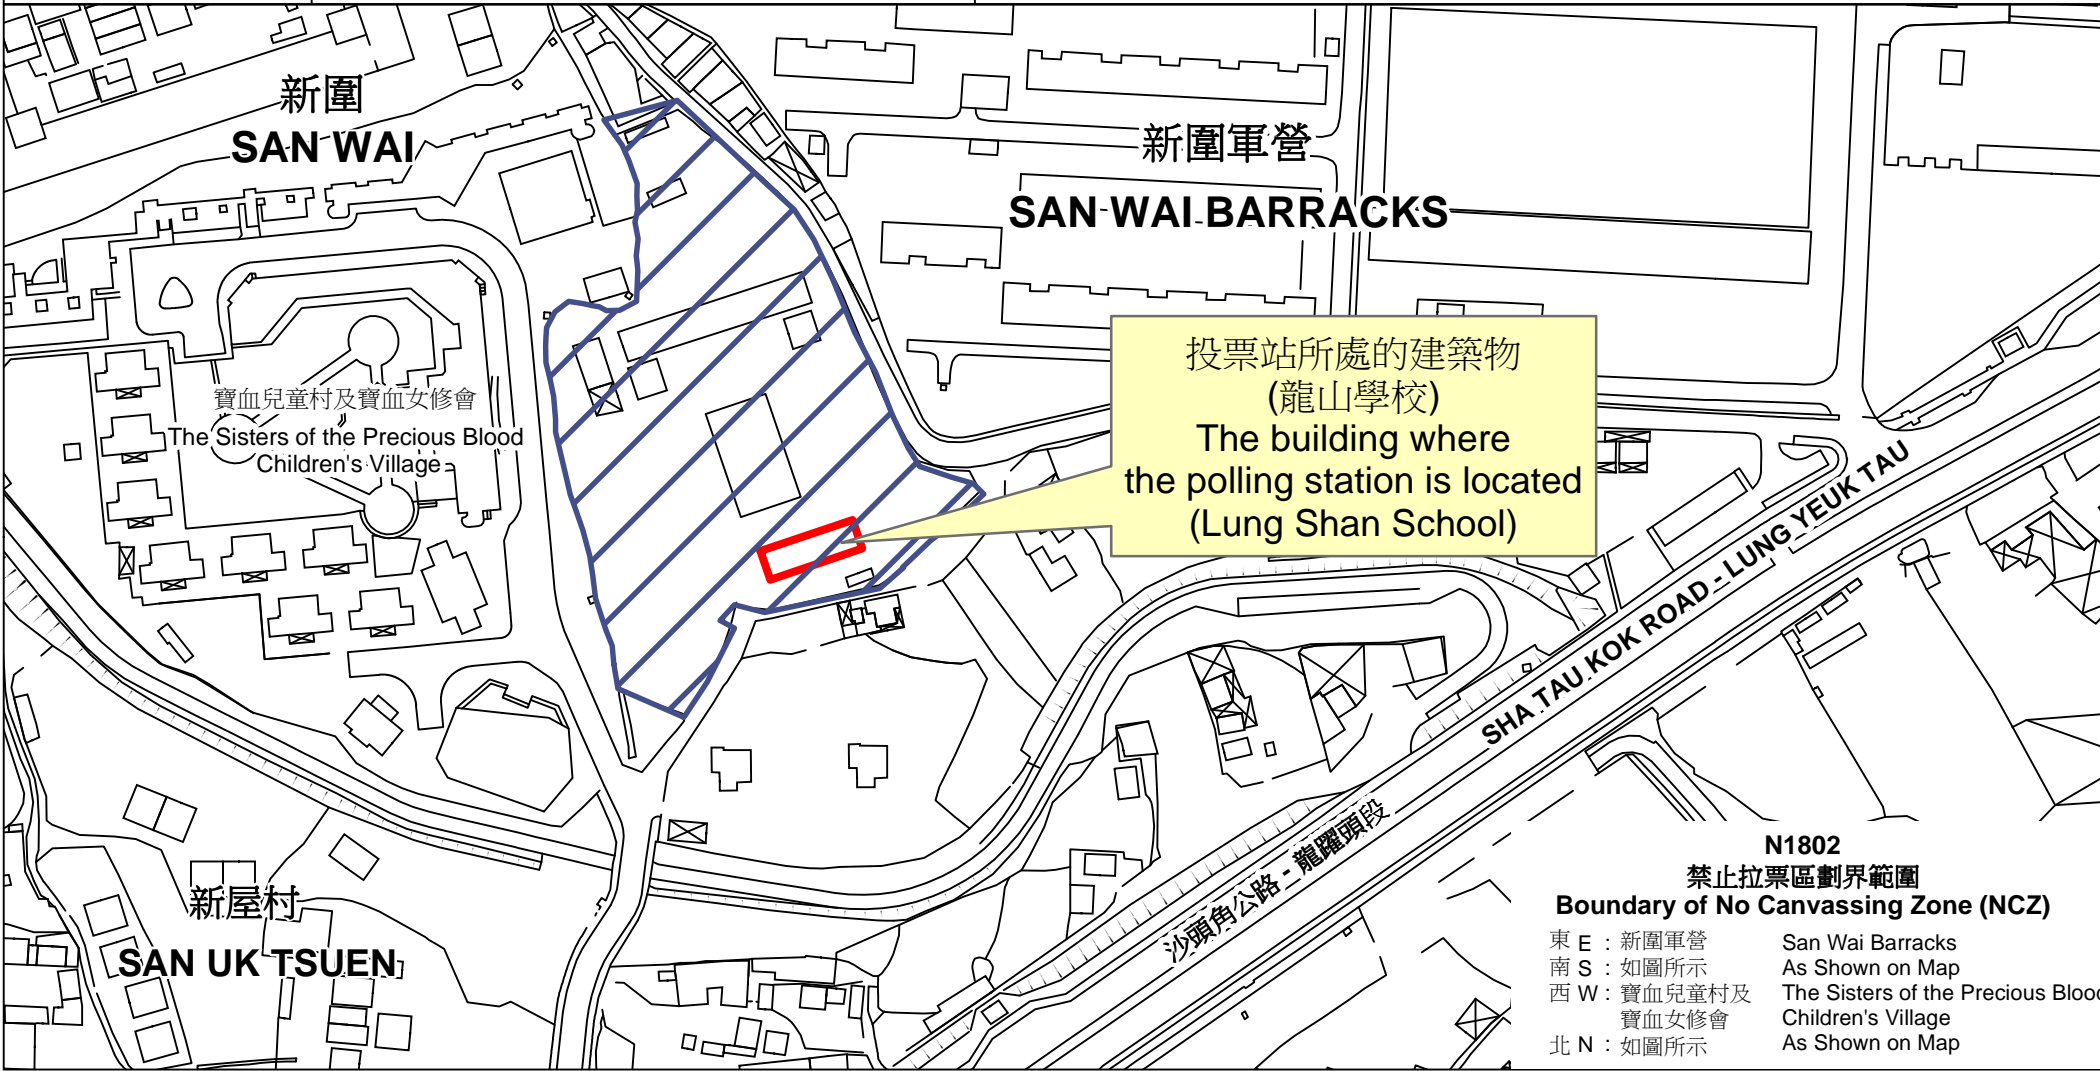

投票站位置圖和禁止拉票區 Polling Station - Location Plan & No Canvassing Zone

投票站編號 Polling Station Code N1802	2021年立法會換屆選舉地方選區編號及名稱 Code & Name of Geographical Constituency for 2021 Legislative Council General Election LC7 新界北 NEW TERRITORIES NORTH	名稱及地址 Name & Address 龍山學校 新界粉嶺龍躍頭龍山學校地下 Lung Shan School G/F, Lung Shan School, Lung Yeuk Tau, Fanling, New Territories
---	--	--

投票站所處的建築物
(龍山學校)
The building where
the polling station is located
(Lung Shan School)

**N1802
 禁止拉票區劃界範圍
 Boundary of No Canvassing Zone (NCZ)**

東 E : 新圍軍營	San Wai Barracks
南 S : 如圖所示	As Shown on Map
西 W : 寶血兒童村及 寶血女修會	The Sisters of the Precious Blood Children's Village
北 N : 如圖所示	As Shown on Map

 禁止拉票區
No Canvassing Zone