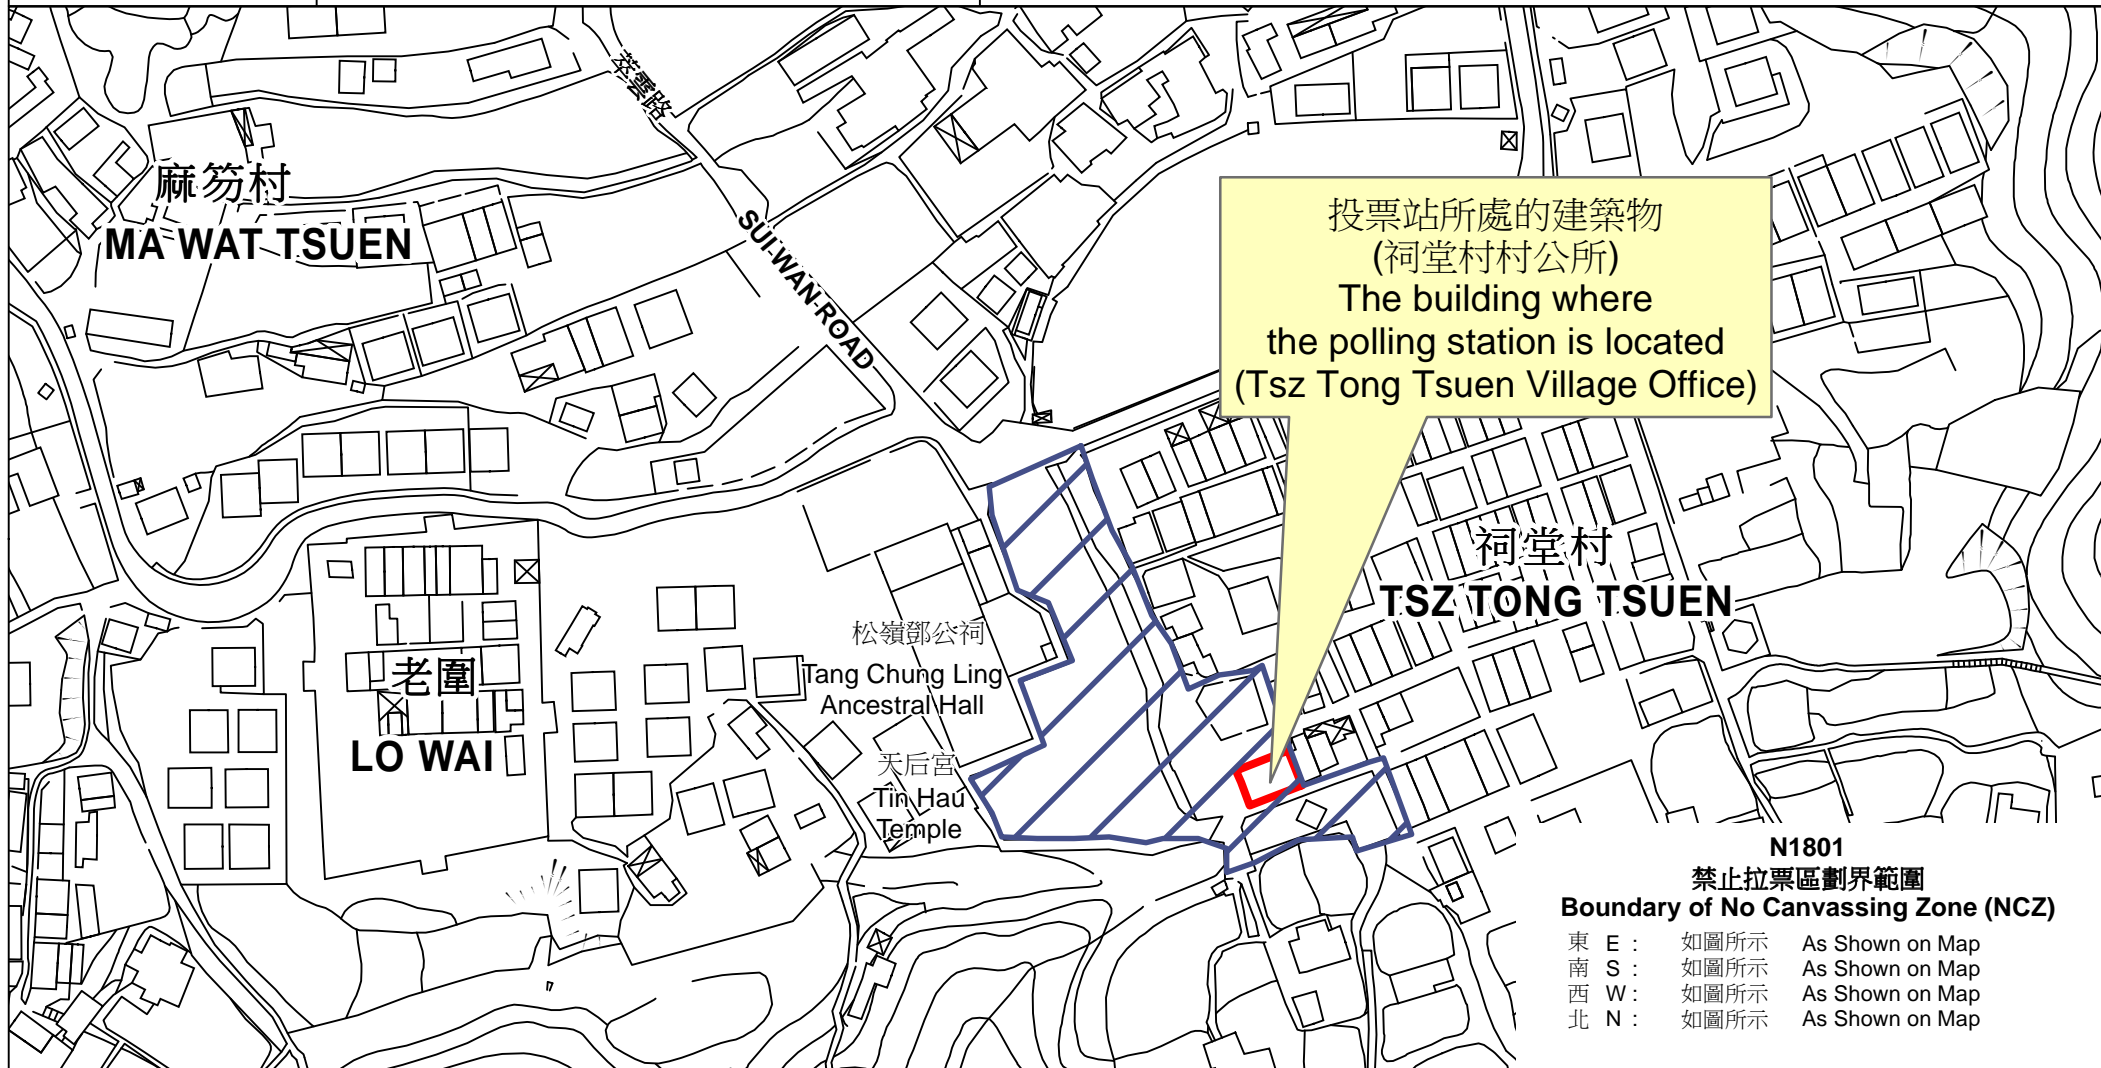

# 投票站位置圖和禁止拉票區 Polling Station - Location Plan & No Canvassing Zone

投票站編號 Polling Station Code  <b>N1801</b>	2021年立法會換屆選舉地方選區編號及名稱 Code & Name of Geographical Constituency for 2021 Legislative Council General Election  <b>LC7                      新界北                      NEW TERRITORIES NORTH</b>	名稱及地址 Name & Address  祠堂村村公所 新界粉嶺祠堂村65A地下 <b>Tsz Tong Tsuen Village Office</b> G/F, 65A Tsz Tong Tsuen, Fanling, New Territories
---	--	--

**N1801  
 禁止拉票區劃界範圍  
 Boundary of No Canvassing Zone (NCZ)**

東 E :	如圖所示	As Shown on Map
南 S :	如圖所示	As Shown on Map
西 W :	如圖所示	As Shown on Map
北 N :	如圖所示	As Shown on Map

 禁止拉票區  
 No Canvassing Zone