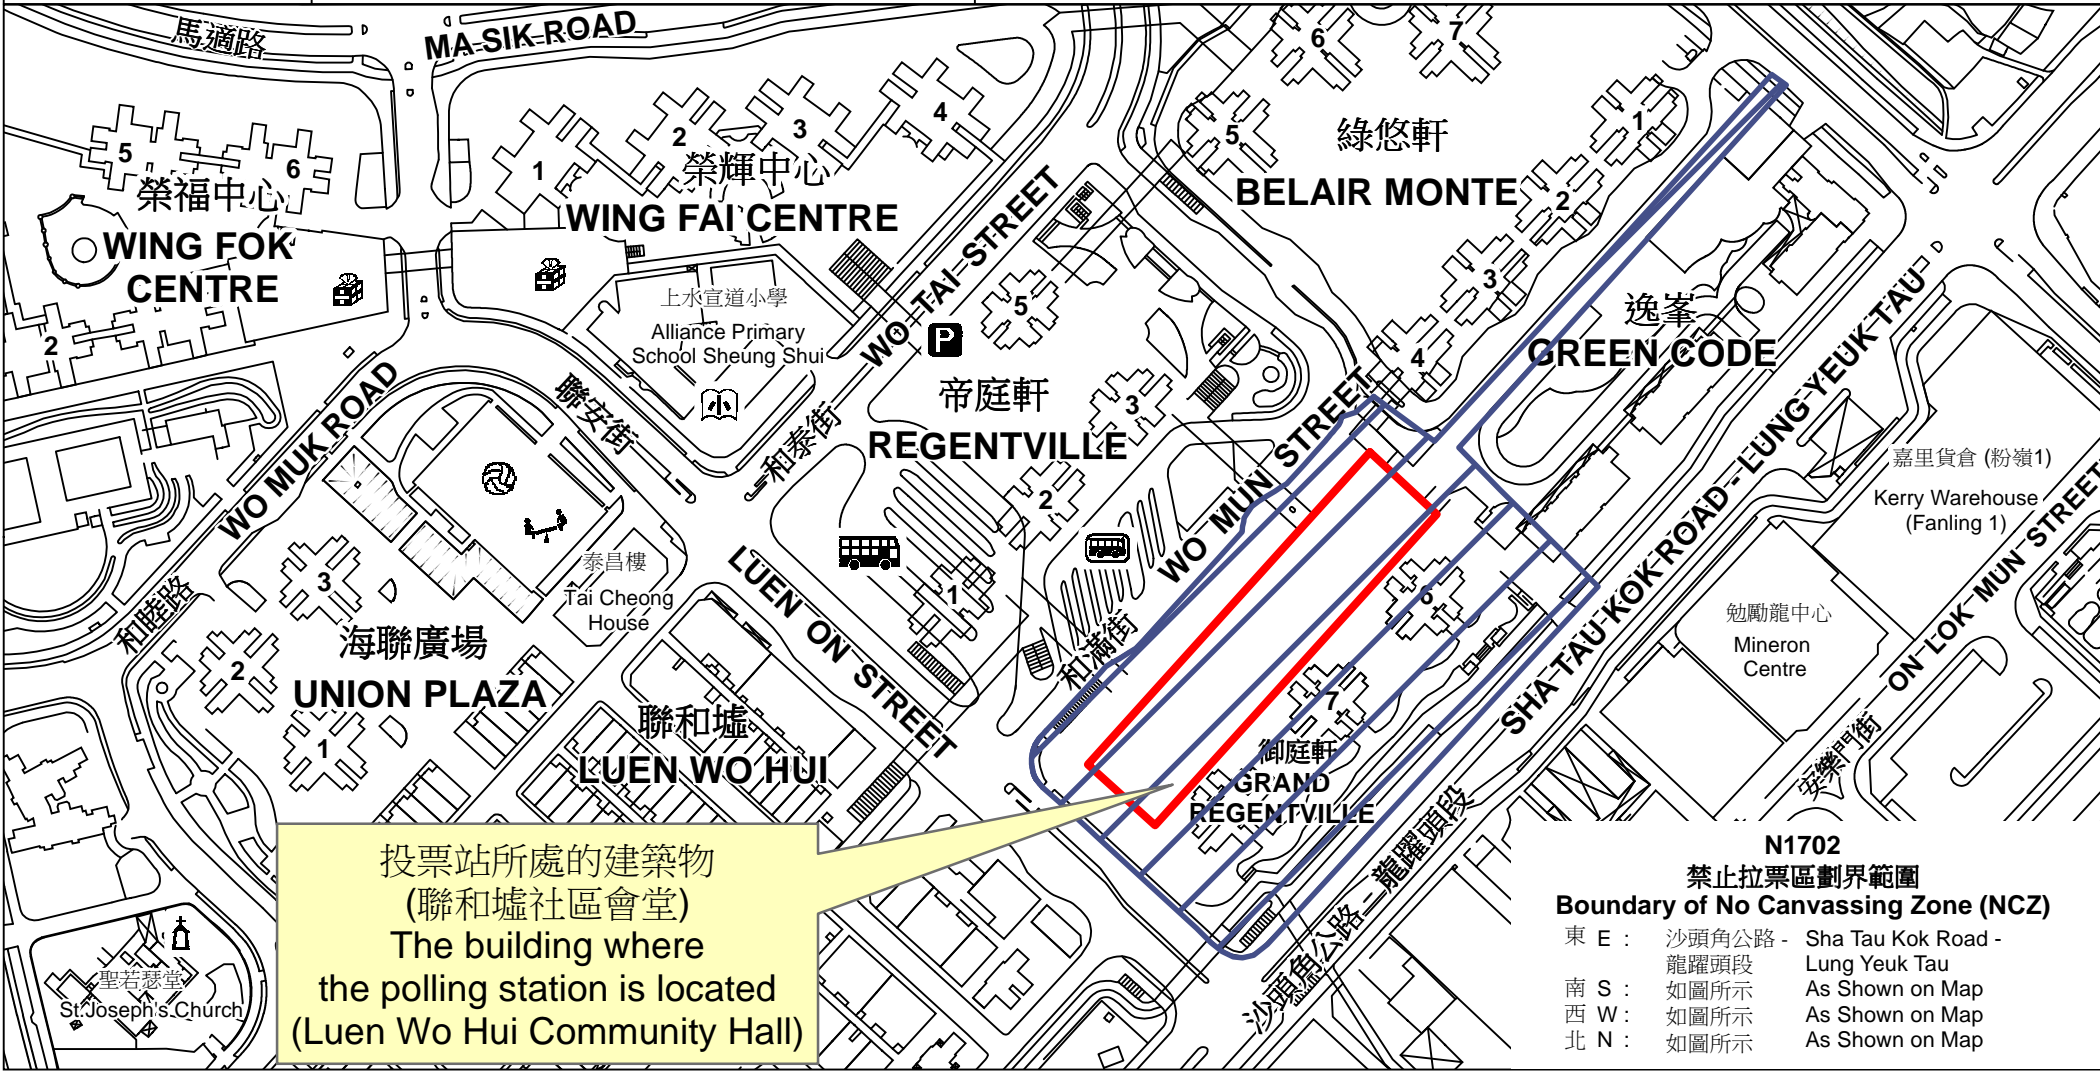

投票站位置圖和禁止拉票區 Polling Station - Location Plan & No Canvassing Zone

投票站編號 Polling Station Code  <b>N1702</b>	2021年立法會換屆選舉地方選區編號及名稱 Code & Name of Geographical Constituency for 2021 Legislative Council General Election  <b>LC7                      新界北                      NEW TERRITORIES NORTH</b>	名稱及地址 Name & Address  聯和墟社區會堂 新界粉嶺聯和墟和滿街9號地下 Luen Wo Hui Community Hall G/F, 9 Wo Mun Street, Luen Wo Hui, Fanling, New Territories
---	--	---

 禁止拉票區  
No Canvassing Zone