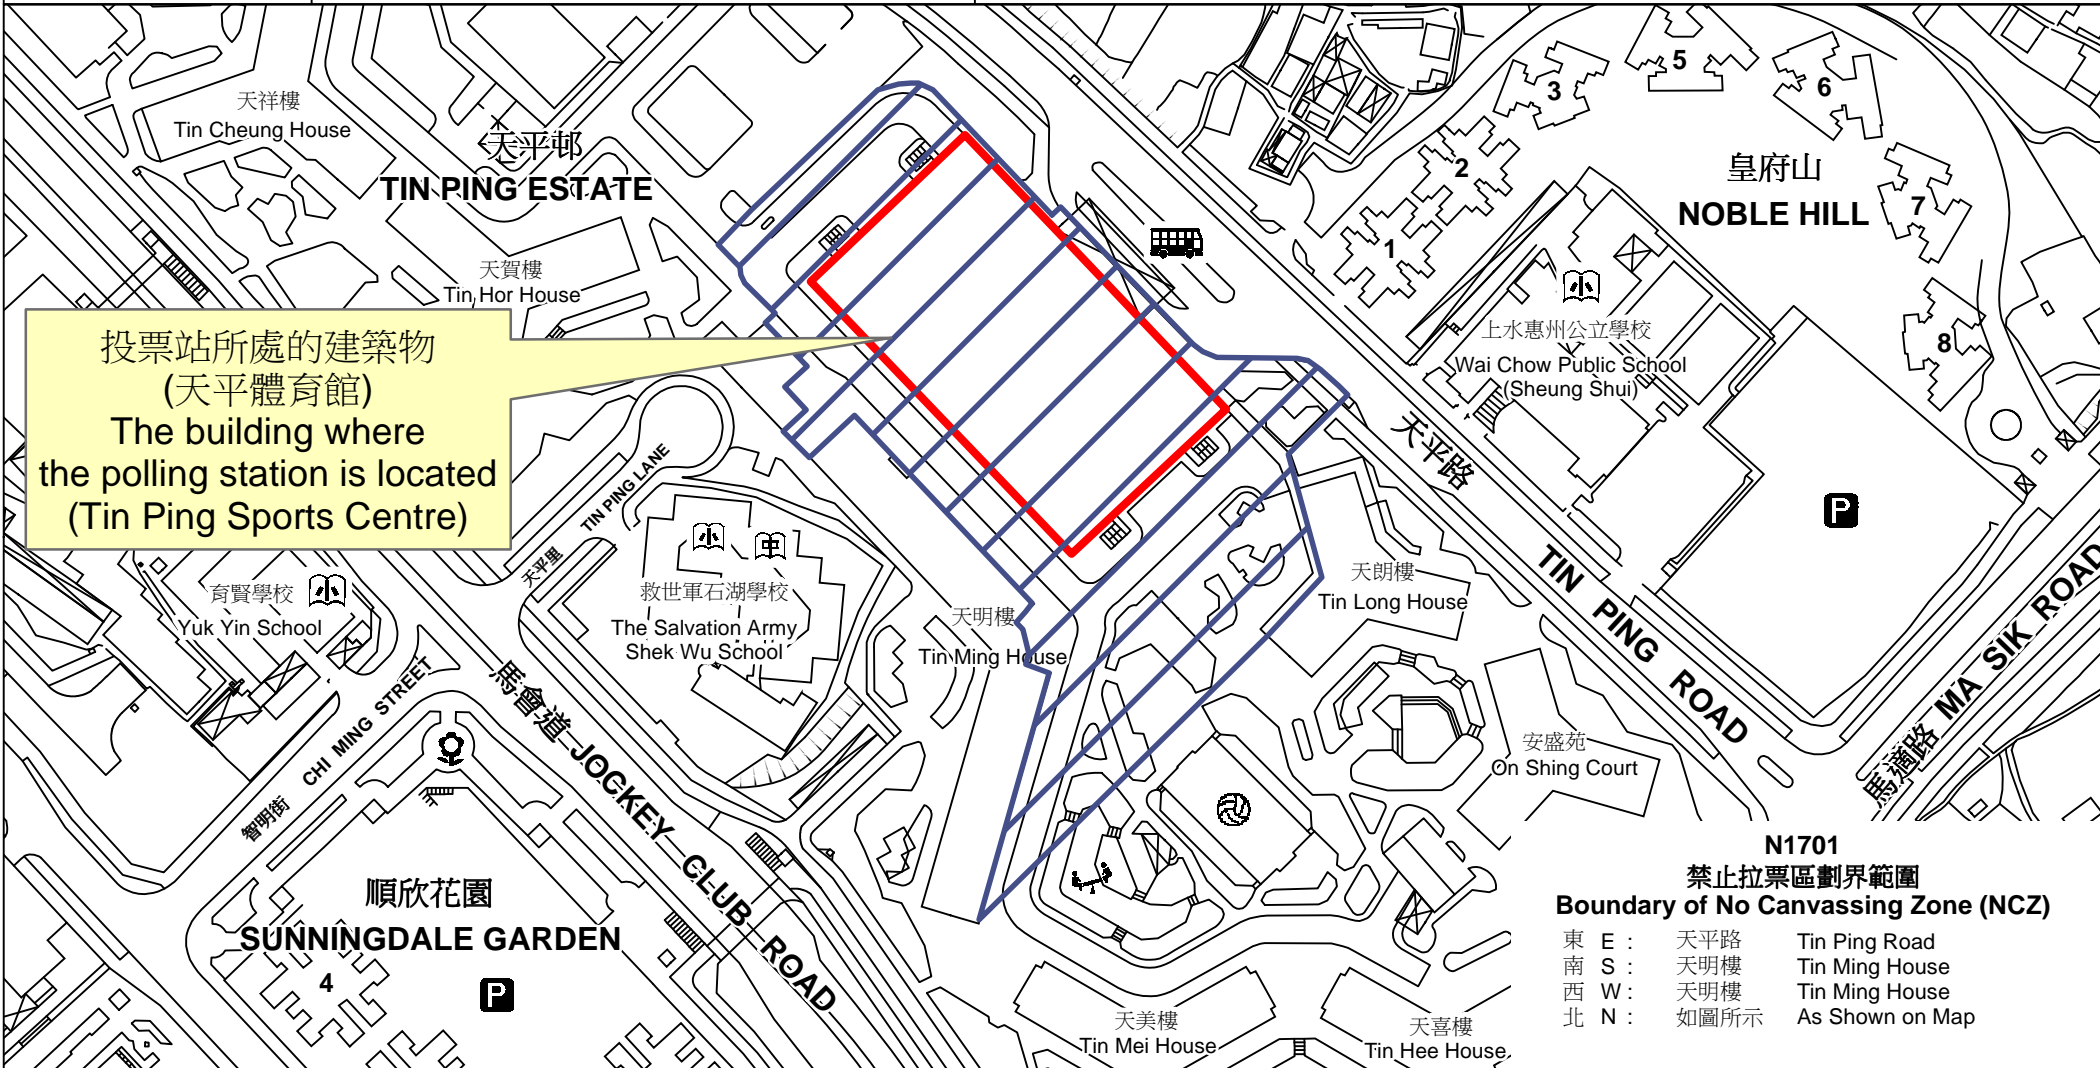

投票站位置圖和禁止拉票區 Polling Station - Location Plan & No Canvassing Zone

投票站編號 Polling Station Code N1701	2021年立法會換屆選舉地方選區編號及名稱 Code & Name of Geographical Constituency for 2021 Legislative Council General Election LC7 新界北 NEW TERRITORIES NORTH	名稱及地址 Name & Address 天平體育館 新界上水天平邨天平商場3樓 Tin Ping Sports Centre 3/F, Tin Ping Shopping Centre, Tin Ping Estate, Sheung Shui, New Territories
---	--	--

 禁止拉票區
 No Canvassing Zone