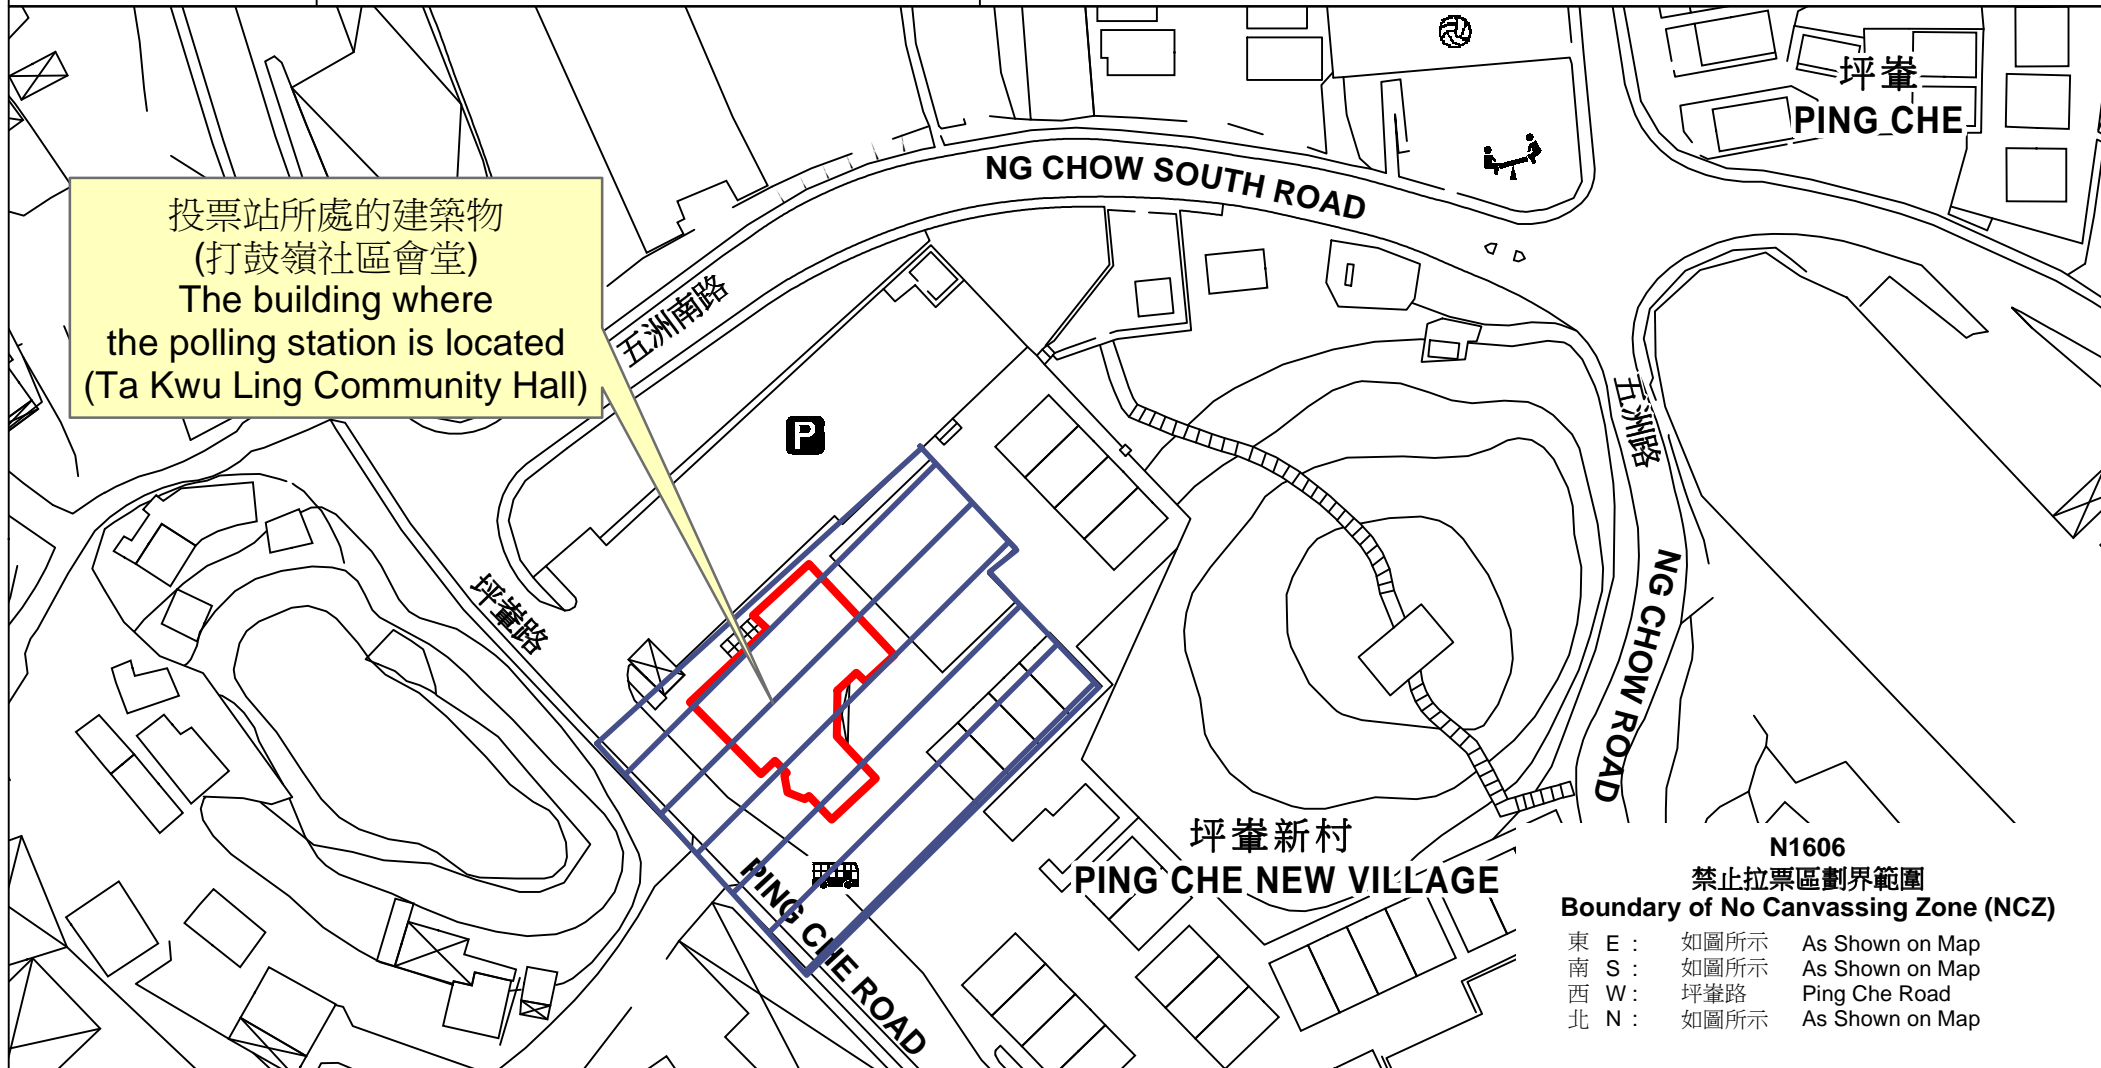

投票站位置圖和禁止拉票區 Polling Station - Location Plan & No Canvassing Zone

投票站編號 Polling Station Code N1606	2021年立法會換屆選舉地方選區編號及名稱 Code & Name of Geographical Constituency for 2021 Legislative Council General Election LC7 新界北 NEW TERRITORIES NORTH	名稱及地址 Name & Address 打鼓嶺社區會堂 新界打鼓嶺坪輦路136號打鼓嶺鄉村中心政府大樓地下 Ta Kwu Ling Community Hall G/F, Ta Kwu Ling Rural Centre Government Building, 136 Ping Che Road, Ta Kwu Ling, New Territories
---	--	--

 禁止拉票區
No Canvassing Zone