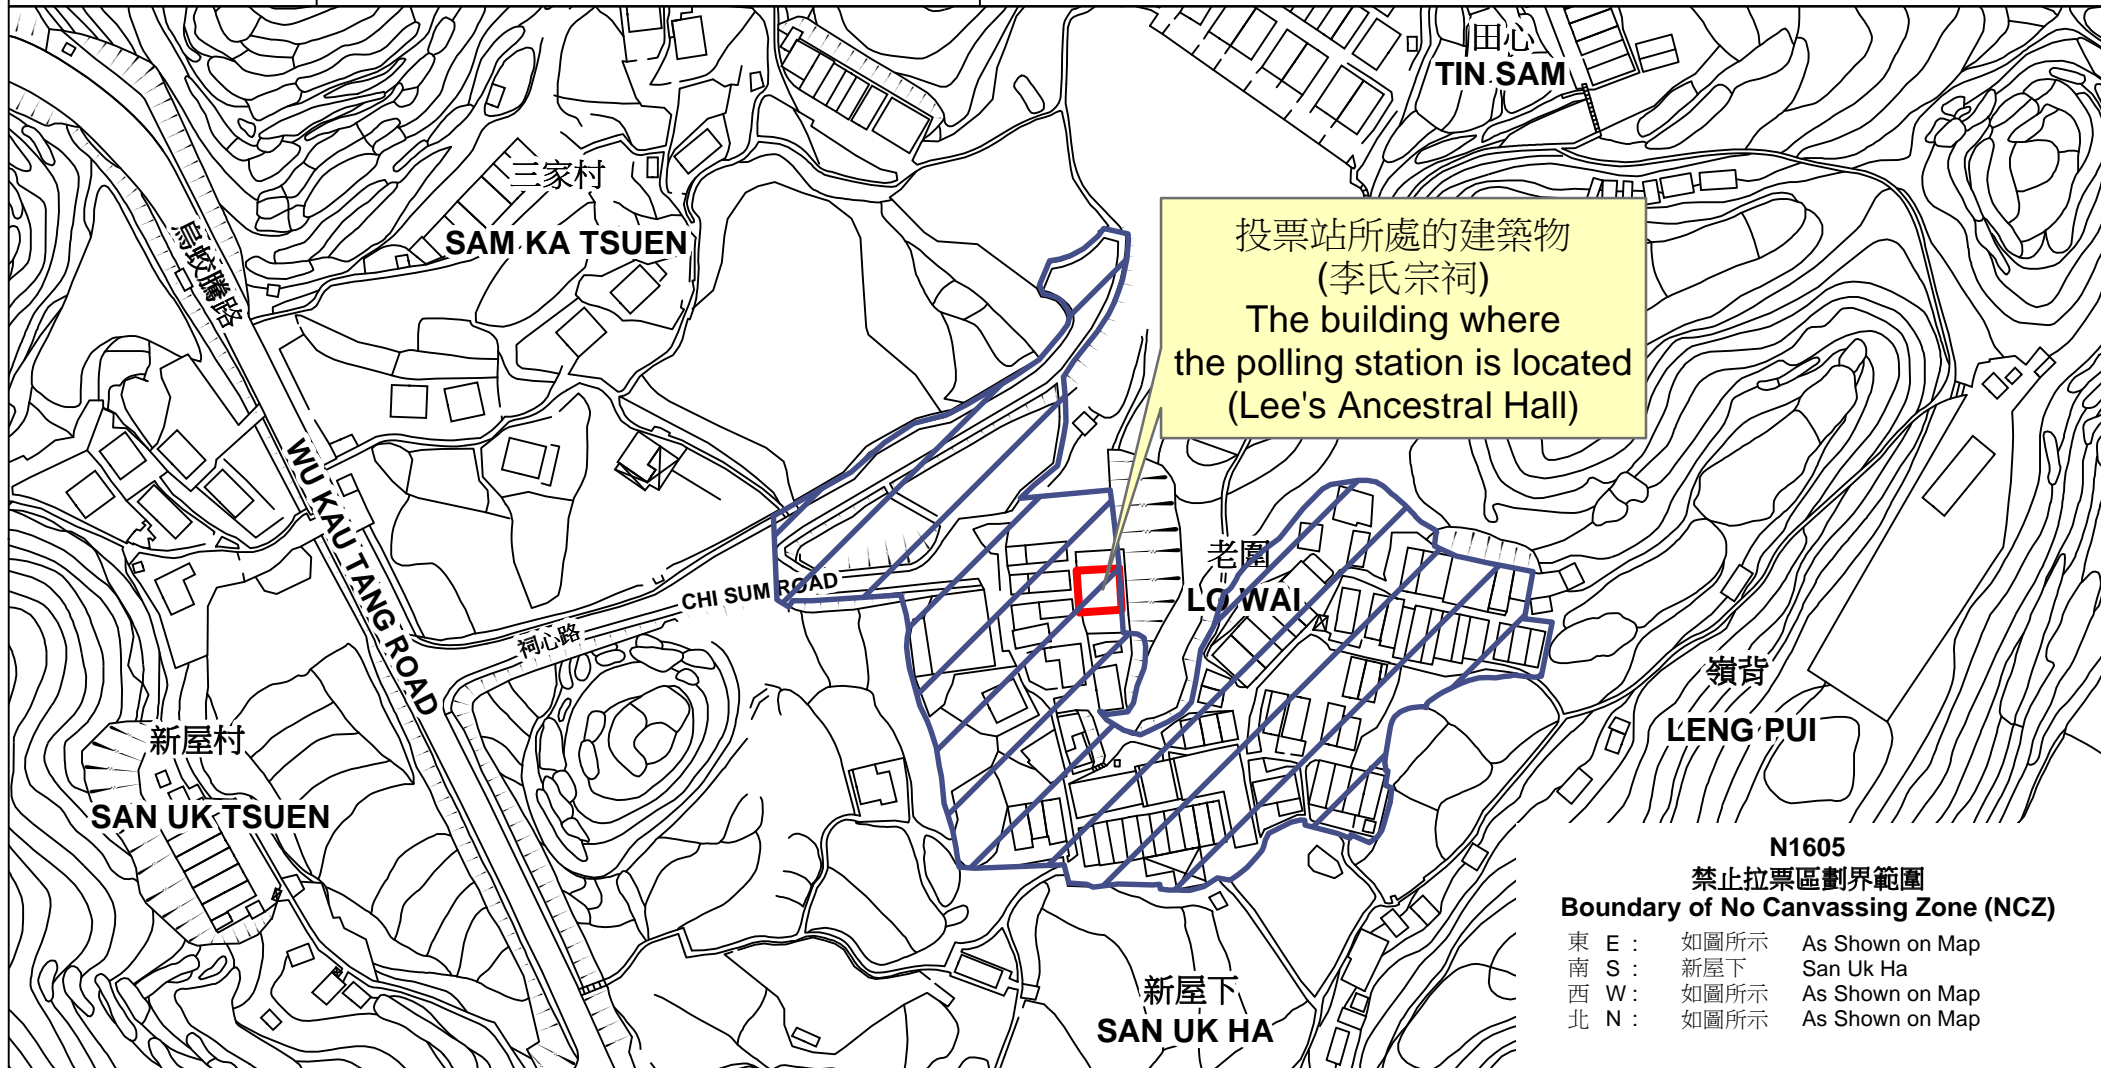

# 投票站位置圖和禁止拉票區 Polling Station - Location Plan & No Canvassing Zone

| 投票站編號<br>Polling Station Code<br><br><b>N1605</b> | 2021年立法會換屆選舉地方選區編號及名稱<br>Code & Name of Geographical Constituency<br>for 2021 Legislative Council General Election<br><br><b>LC7<br/>新界北<br/>NEW TERRITORIES NORTH</b> | 名稱及地址<br>Name & Address<br><br>李氏宗祠<br>新界沙頭角烏蛟騰村祠心路103號地下<br>Lee's Ancestral Hall<br>G/F, 103 Chi Sum Road, Wu Kau Tang Village, Sha Tau Kok, New Territories |
|---|--|---|
|---|--|---|

**N1605**  
**禁止拉票區劃界範圍**  
**Boundary of No Canvassing Zone (NCZ)**

|       |      |                 |
|-------|------|-----------------|
| 東 E : | 如圖所示 | As Shown on Map |
| 南 S : | 新屋下  | San Uk Ha       |
| 西 W : | 如圖所示 | As Shown on Map |
| 北 N : | 如圖所示 | As Shown on Map |

 禁止拉票區  
No Canvassing Zone