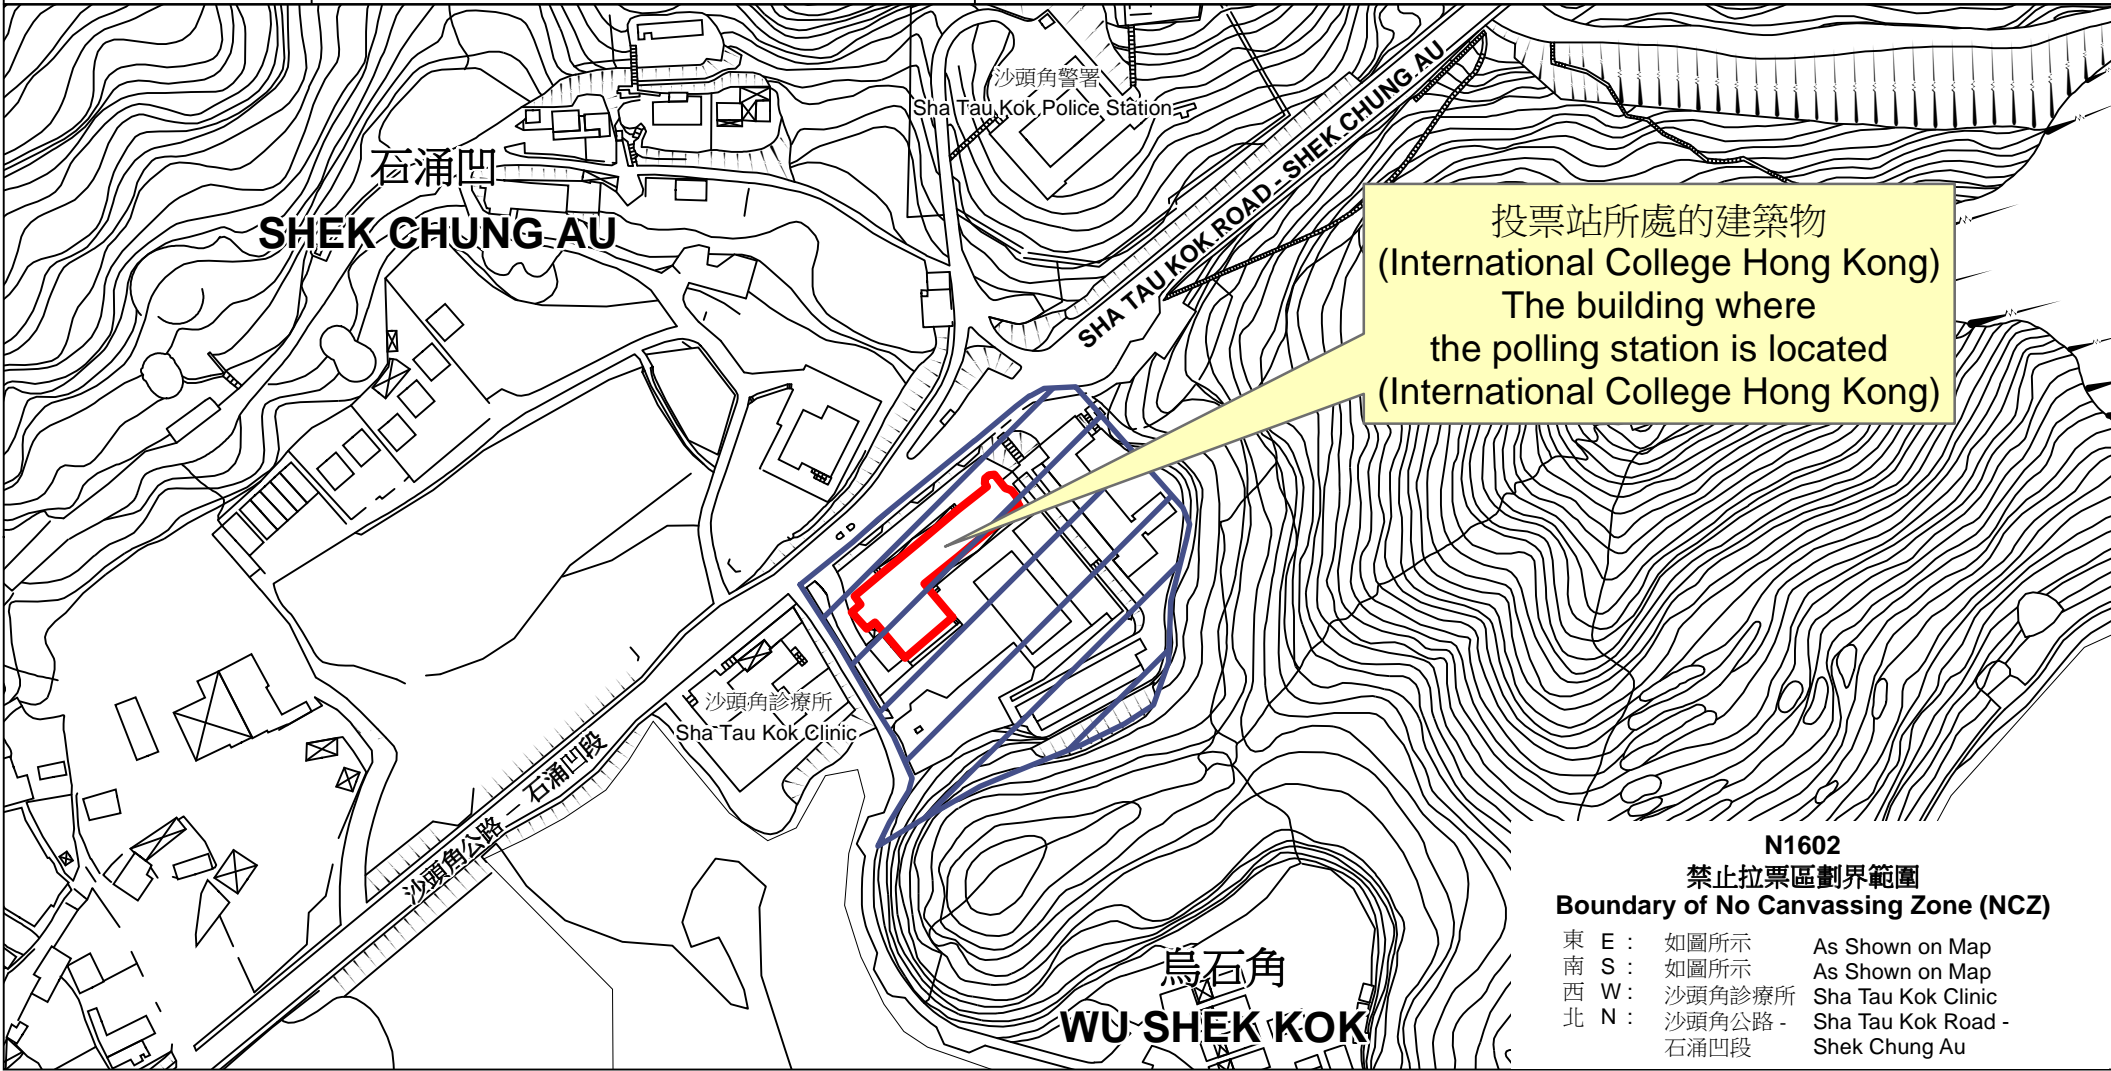

投票站位置圖和禁止拉票區 Polling Station - Location Plan & No Canvassing Zone

投票站編號 Polling Station Code  <b>N1602</b>	2021年立法會換屆選舉地方選區編號及名稱 Code & Name of Geographical Constituency for 2021 Legislative Council General Election  <b>LC7                      新界北                      NEW TERRITORIES NORTH</b>	名稱及地址 Name & Address  <b>International College Hong Kong                      新界沙頭角石涌凹沙頭角公路60號地下                      International College Hong Kong                      G/F, 60 Sha Tau Kok Road, Shek Chung Au, Sha Tau Kok, New Territories</b>
---	--	---

投票站所處的建築物  
 (International College Hong Kong)  
 The building where  
 the polling station is located  
 (International College Hong Kong)

**N1602**  
**禁止拉票區劃界範圍**  
**Boundary of No Canvassing Zone (NCZ)**  
 東 E : 如圖所示 As Shown on Map  
 南 S : 如圖所示 As Shown on Map  
 西 W : 沙頭角診療所 Sha Tau Kok Clinic  
 北 N : 沙頭角公路 - 石涌凹段 Sha Tau Kok Road - Shek Chung Au

 禁止拉票區  
 No Canvassing Zone