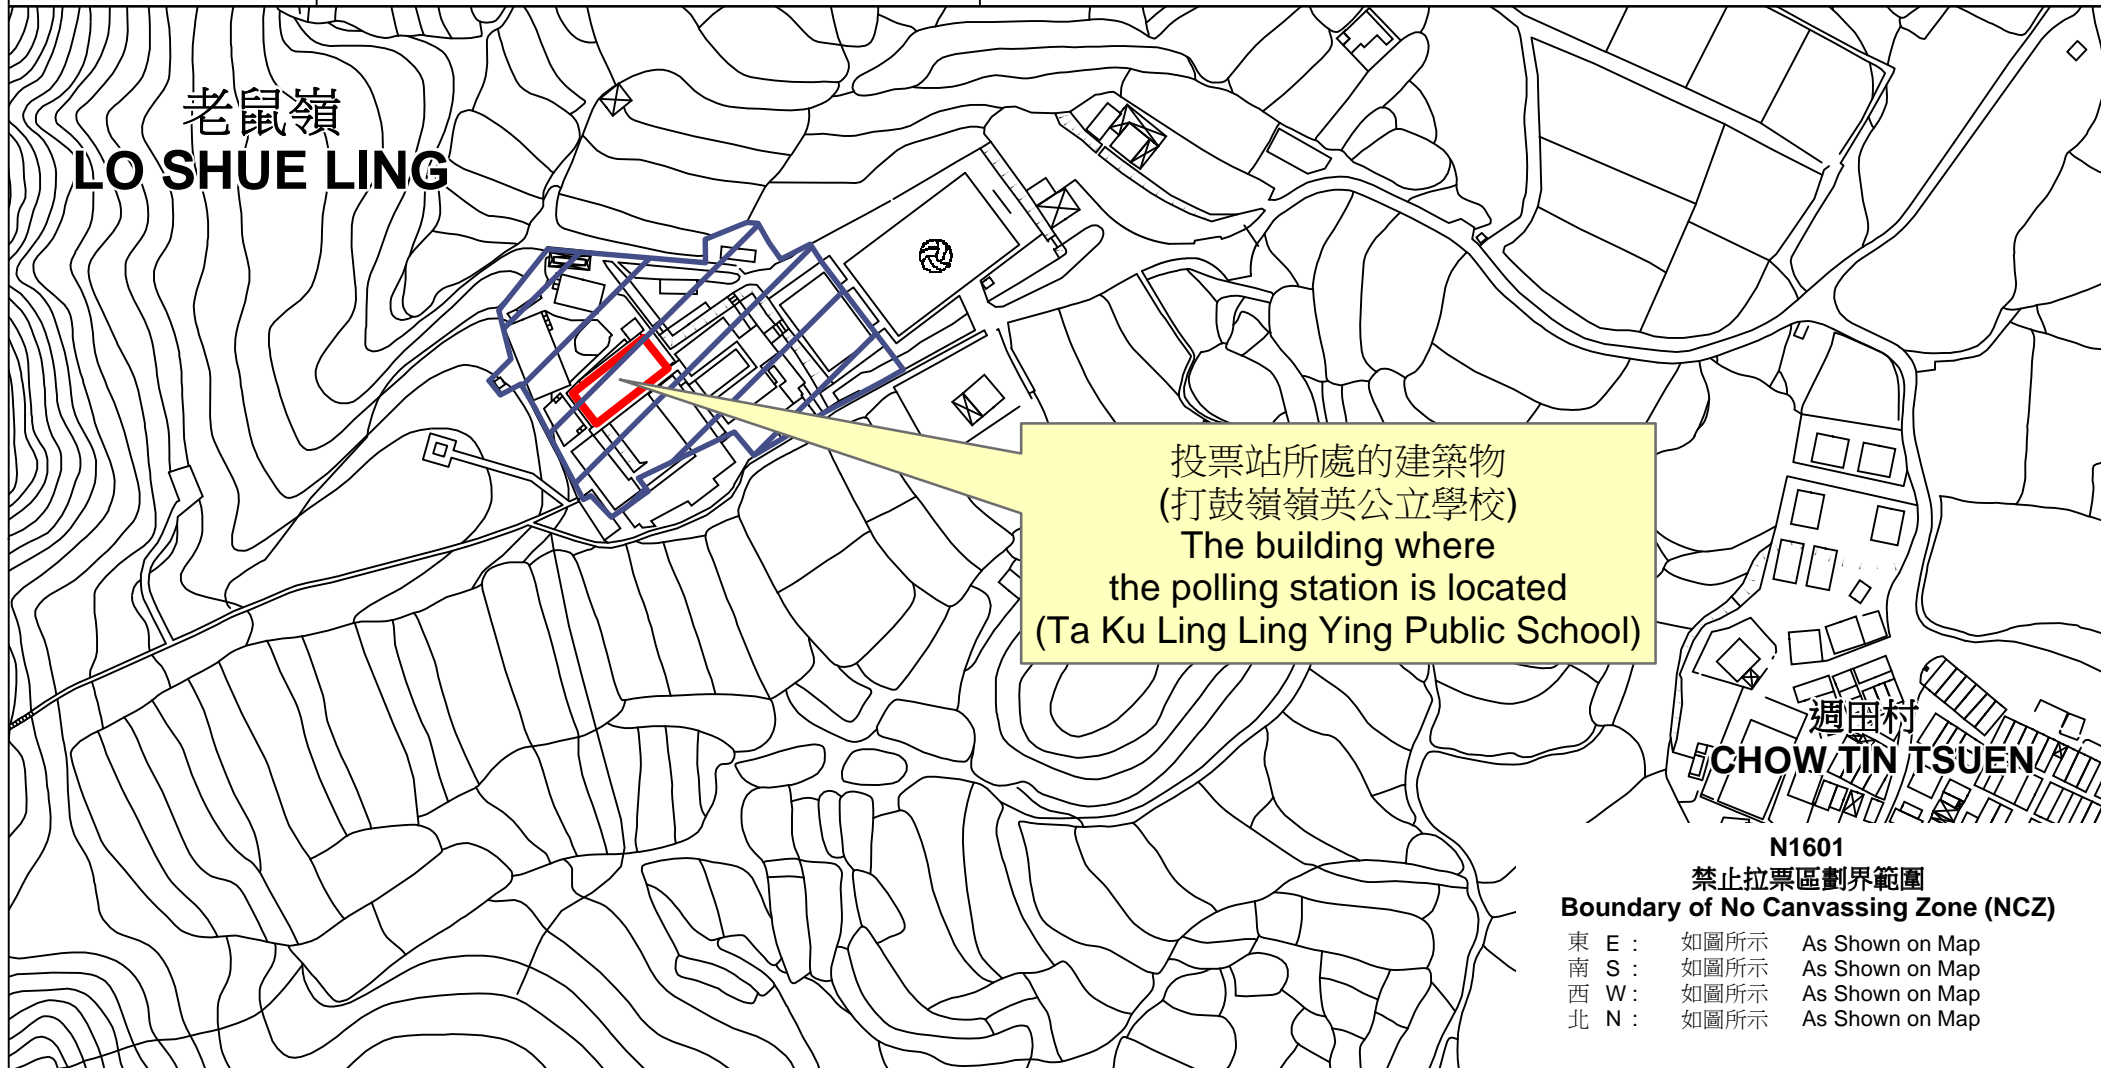

投票站位置圖和禁止拉票區 Polling Station - Location Plan & No Canvassing Zone

投票站編號 Polling Station Code	2021年立法會換屆選舉地方選區編號及名稱 Code & Name of Geographical Constituency for 2021 Legislative Council General Election	名稱及地址 Name & Address
N1601	LC7 新界北 NEW TERRITORIES NORTH	打鼓嶺嶺英公立學校 新界北區打鼓嶺週田村打鼓嶺嶺英公立學校地下 Ta Ku Ling Ling Ying Public School G/F, Ta Ku Ling Ling Ying Public School, Chow Tin Village, Ta Ku Ling, North District, New Territories

N1601
禁止拉票區劃界範圍
Boundary of No Canvassing Zone (NCZ)

東 E :	如圖所示	As Shown on Map
南 S :	如圖所示	As Shown on Map
西 W :	如圖所示	As Shown on Map
北 N :	如圖所示	As Shown on Map

 禁止拉票區
 No Canvassing Zone