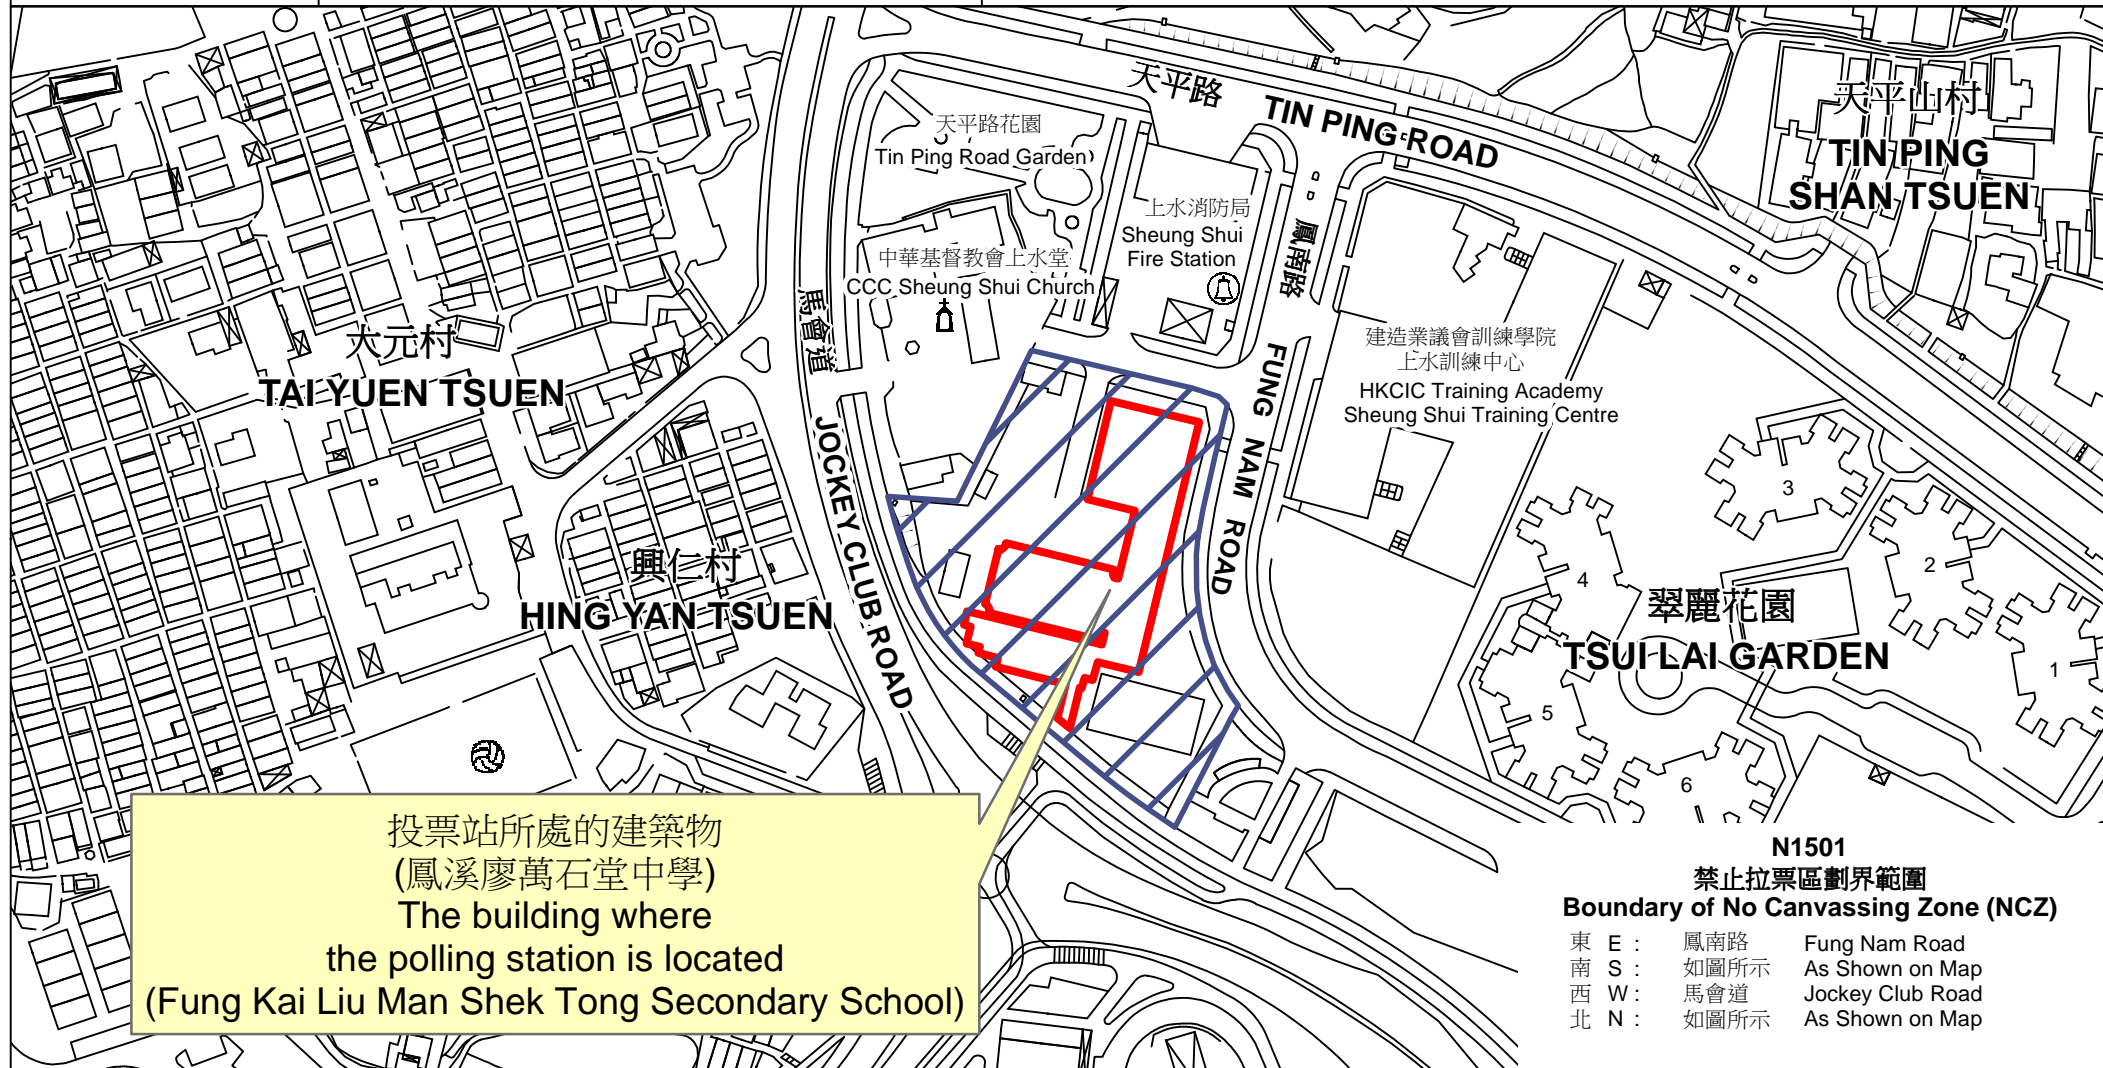

投票站位置圖和禁止拉票區 Polling Station - Location Plan & No Canvassing Zone

投票站編號 Polling Station Code N1501	2021年立法會換屆選舉地方選區編號及名稱 Code & Name of Geographical Constituency for 2021 Legislative Council General Election LC7 新界北 NEW TERRITORIES NORTH	名稱及地址 Name & Address 鳳溪廖萬石堂中學 新界上水鳳南路6號地下 Fung Kai Liu Man Shek Tong Secondary School G/F, 6 Fung Nam Road, Sheung Shui, New Territories
---	--	---

投票站所處的建築物
 (鳳溪廖萬石堂中學)
 The building where
 the polling station is located
 (Fung Kai Liu Man Shek Tong Secondary School)

N1501
禁止拉票區劃界範圍
Boundary of No Canvassing Zone (NCZ)

東 E :	鳳南路	Fung Nam Road
南 S :	如圖所示	As Shown on Map
西 W :	馬會道	Jockey Club Road
北 N :	如圖所示	As Shown on Map

 禁止拉票區
 No Canvassing Zone