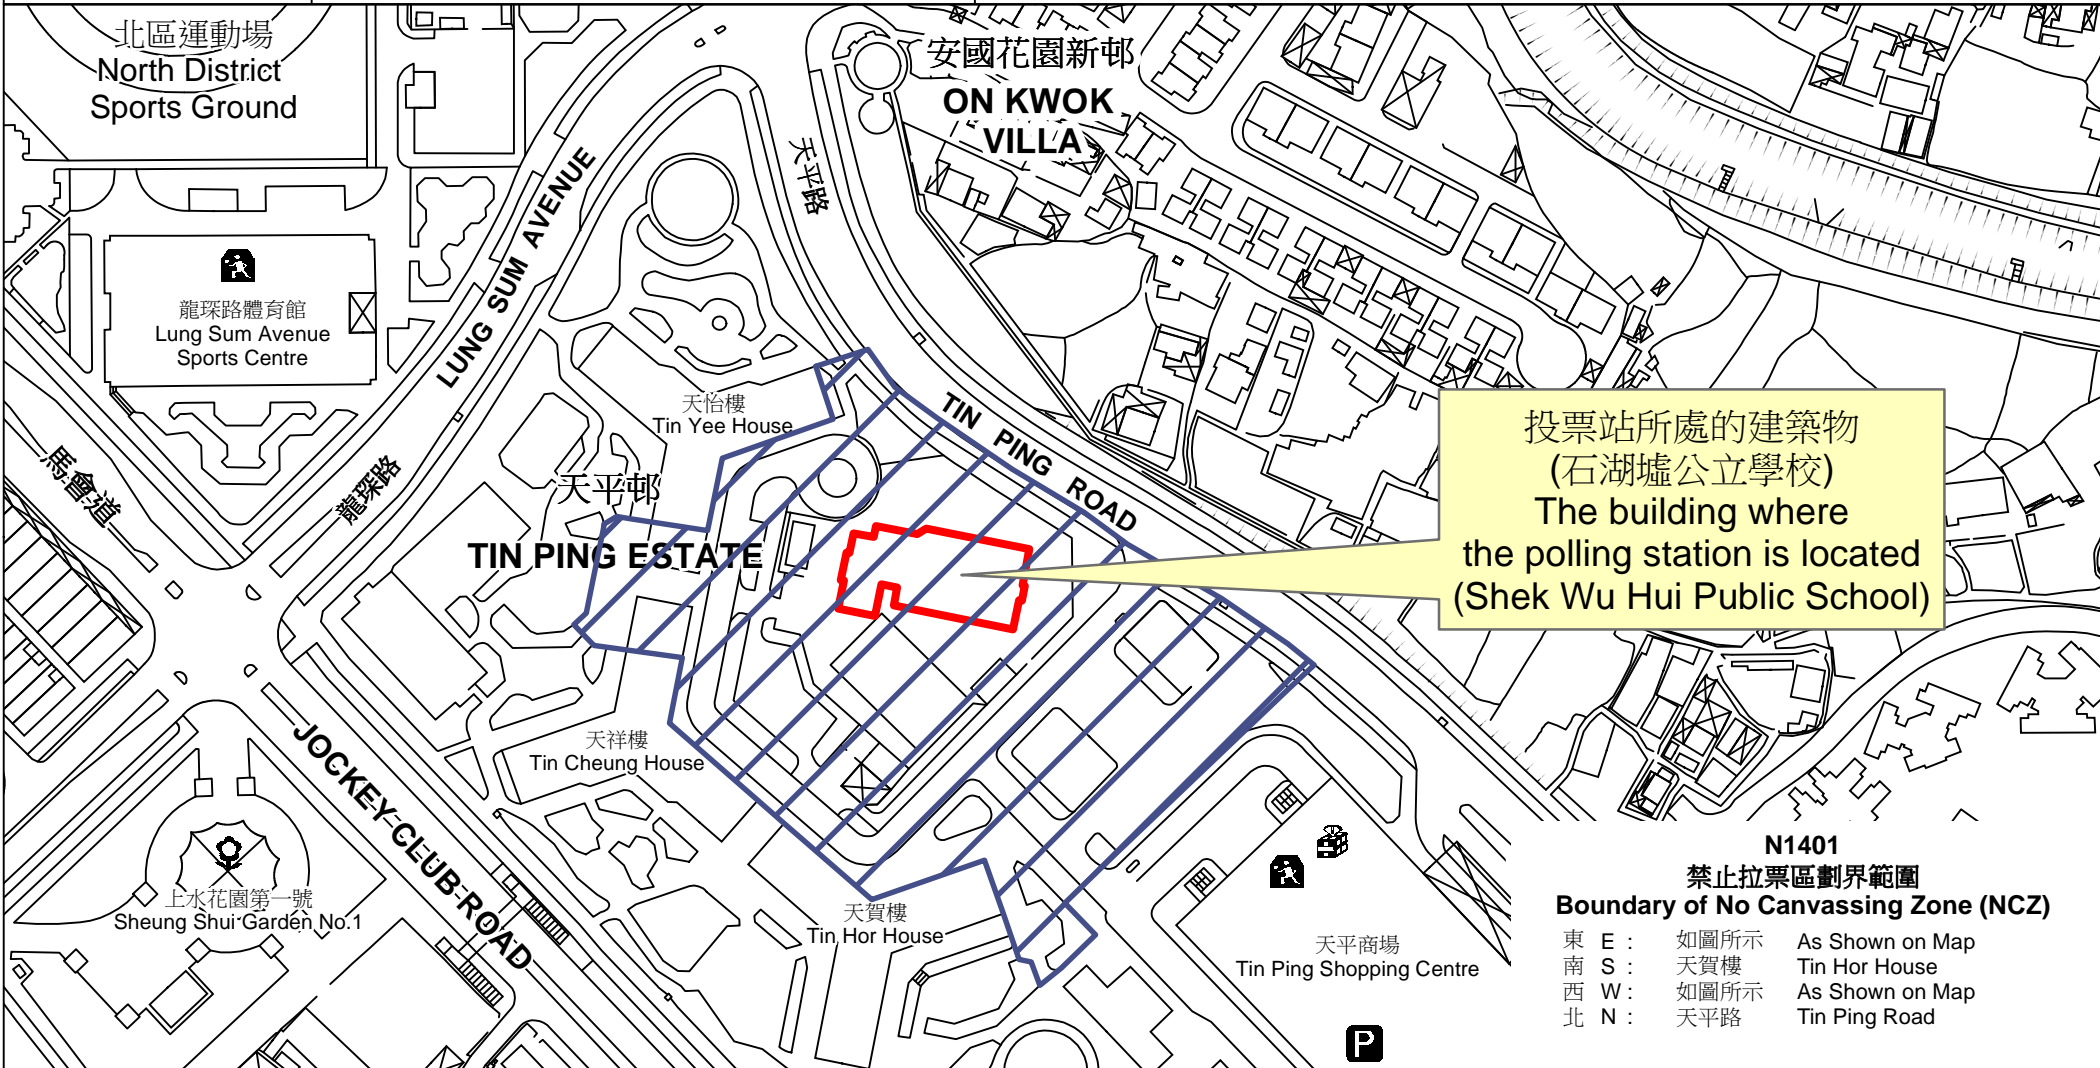

投票站位置圖和禁止拉票區 Polling Station - Location Plan & No Canvassing Zone

投票站編號 Polling Station Code N1401	2021年立法會換屆選舉地方選區編號及名稱 Code & Name of Geographical Constituency for 2021 Legislative Council General Election LC7 新界北 NEW TERRITORIES NORTH	名稱及地址 Name & Address 石湖墟公立學校 新界上水天平邨石湖墟公立學校地下 Shek Wu Hui Public School G/F, Shek Wu Hui Public School, Tin Ping Estate, Sheung Shui, New Territories
---	---	---

 禁止拉票區
No Canvassing Zone