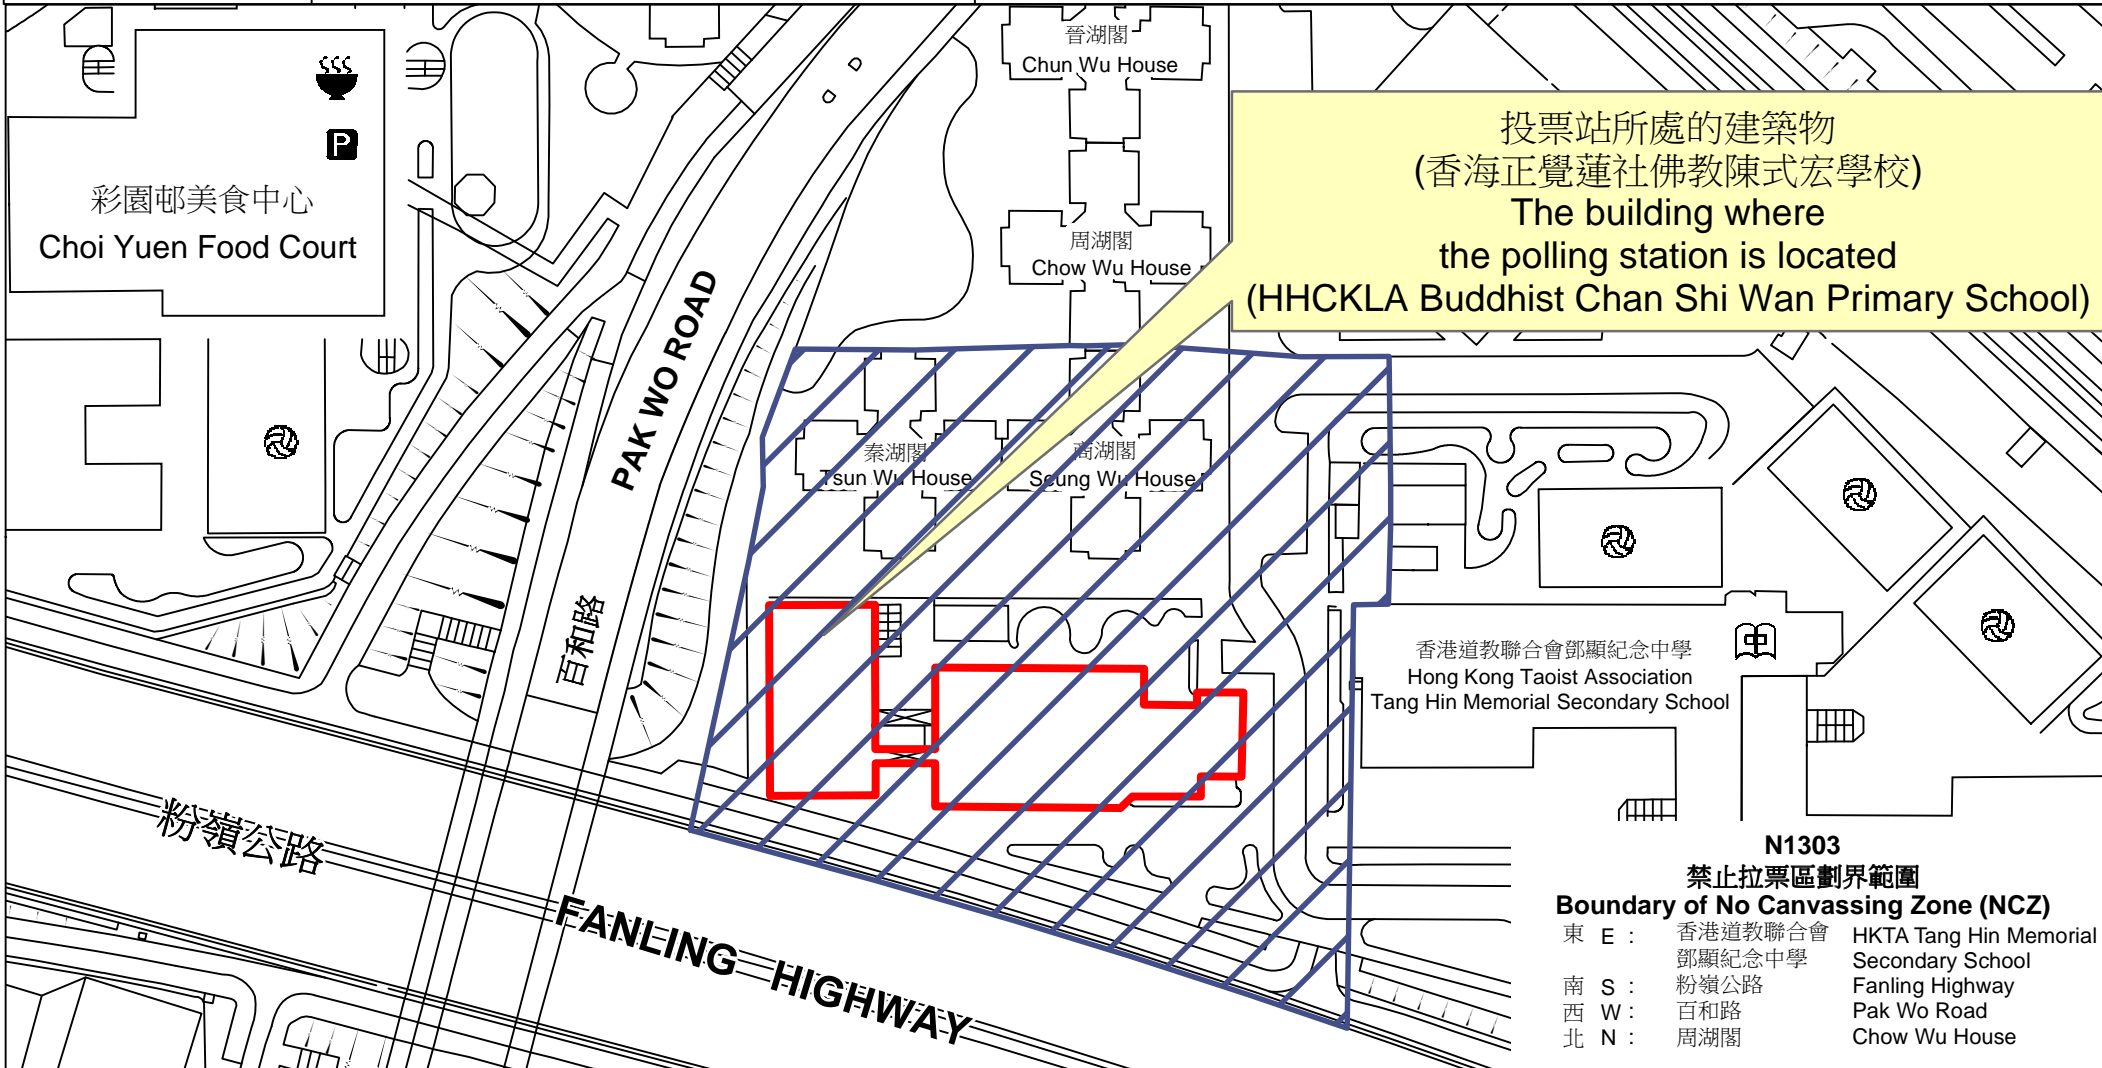

投票站位置圖和禁止拉票區 Polling Station - Location Plan & No Canvassing Zone

投票站編號 Polling Station Code N1303	2021年立法會換屆選舉地方選區編號及名稱 Code & Name of Geographical Constituency for 2021 Legislative Council General Election LC7 新界北 NEW TERRITORIES NORTH	名稱及地址 Name & Address 香海正覺蓮社佛教陳式宏學校 新界上水彩園邨香海正覺蓮社佛教陳式宏學校地下 HHCKLA Buddhist Chan Shi Wan Primary School G/F, HHCKLA Buddhist Chan Shi Wan Primary School, Choi Yuen Estate, Sheung Shui, New Territories
---	---	--

 禁止拉票區
No Canvassing Zone