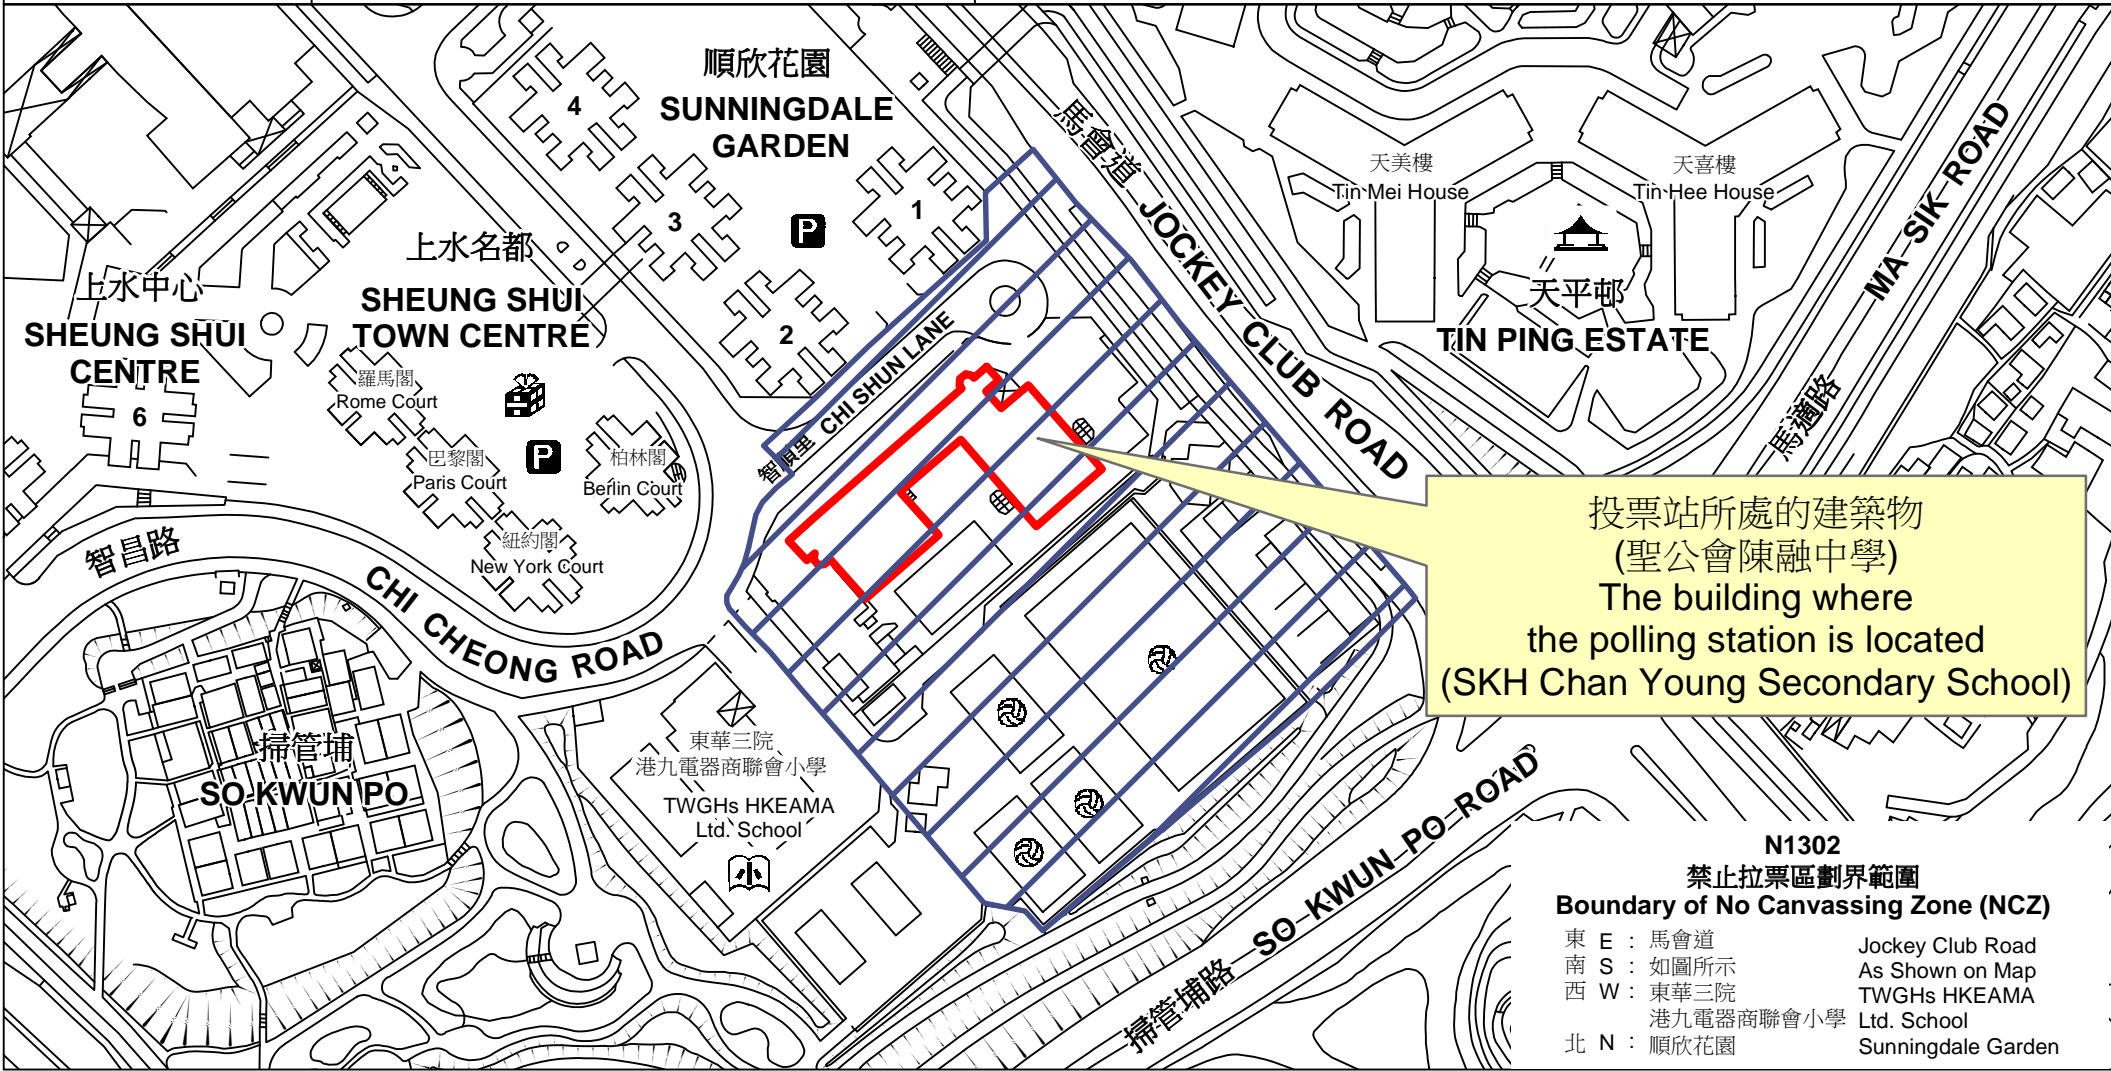

投票站位置圖和禁止拉票區 Polling Station - Location Plan & No Canvassing Zone

<p>投票站編號 Polling Station Code</p> <p>N1302</p>	<p>2021年立法會換屆選舉地方選區編號及名稱 Code & Name of Geographical Constituency for 2021 Legislative Council General Election</p> <p>LC7 新界北 NEW TERRITORIES NORTH</p>	<p>名稱及地址 Name & Address</p> <p>聖公會陳融中學 新界上水智昌路6號地下 SKH Chan Young Secondary School G/F, 6 Chi Cheong Road, Sheung Shui, New Territories</p>
---	--	--

投票站所處的建築物
(聖公會陳融中學)
The building where
the polling station is located
(SKH Chan Young Secondary School)

N1302
禁止拉票區劃界範圍
Boundary of No Canvassing Zone (NCZ)

東 E : 馬會道	Jockey Club Road
南 S : 如圖所示	As Shown on Map
西 W : 東華三院	TWGHs HKEAMA
	港九電器商聯會小學 Ltd. School
北 N : 順欣花園	Sunningdale Garden

 禁止拉票區
No Canvassing Zone