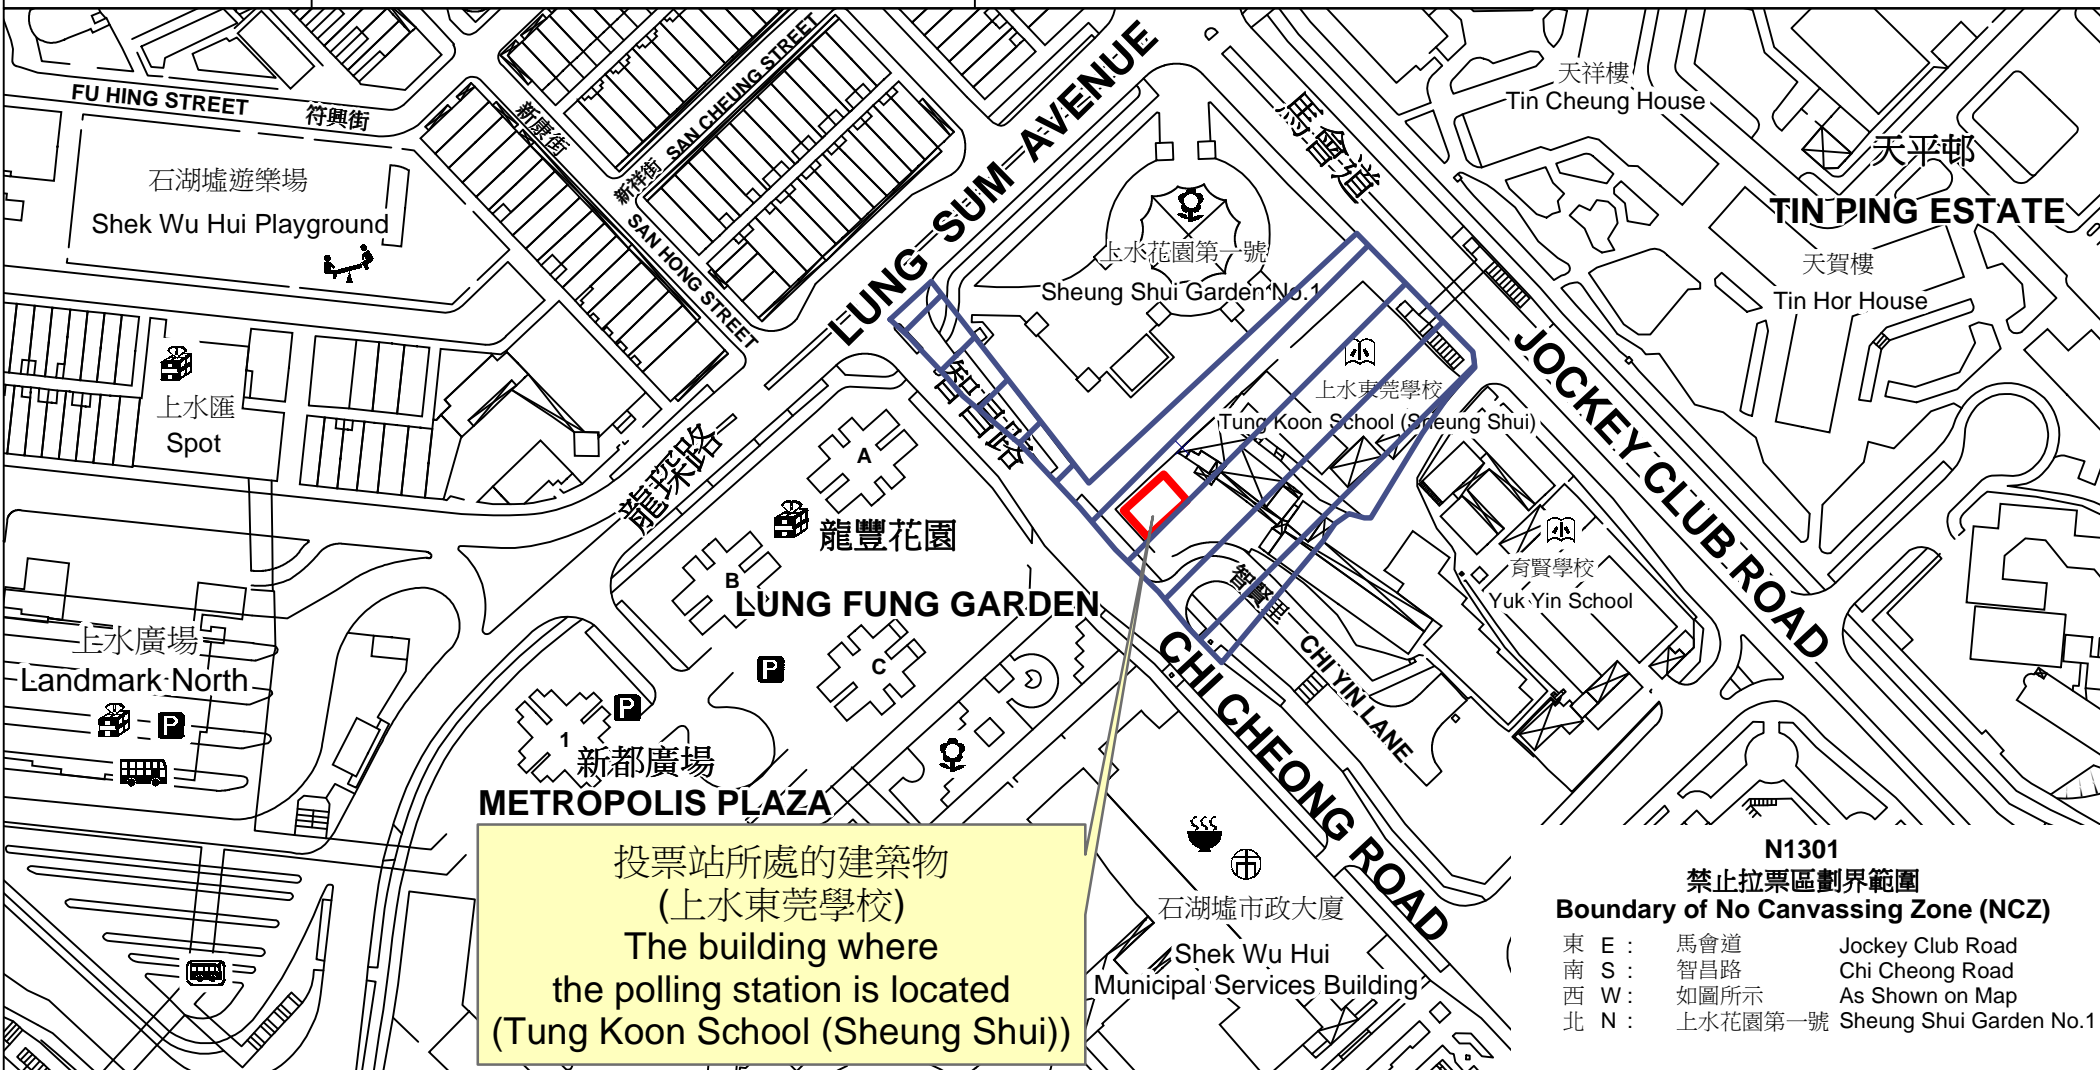

投票站位置圖和禁止拉票區 Polling Station - Location Plan & No Canvassing Zone

投票站編號 Polling Station Code  <b>N1301</b>	2021年立法會換屆選舉地方選區編號及名稱 Code & Name of Geographical Constituency for 2021 Legislative Council General Election  <b>LC7 新界北 NEW TERRITORIES NORTH</b>	名稱及地址 Name & Address  上水東莞學校 新界上水馬會道上水東莞學校地下 <b>Tung Koon School (Sheung Shui)</b> G/F, Tung Koon School (Sheung Shui), Jockey Club Road, Sheung Shui New Territories
---	--	--

投票站所處的建築物  
(上水東莞學校)  
The building where  
the polling station is located  
(Tung Koon School (Sheung Shui))

**N1301**  
**禁止拉票區劃界範圍**  
**Boundary of No Canvassing Zone (NCZ)**  
 東 E : 馬會道 Jockey Club Road  
 南 S : 智昌路 Chi Cheong Road  
 西 W : 如圖所示 As Shown on Map  
 北 N : 上水花園第一號 Sheung Shui Garden No.1

 禁止拉票區  
No Canvassing Zone