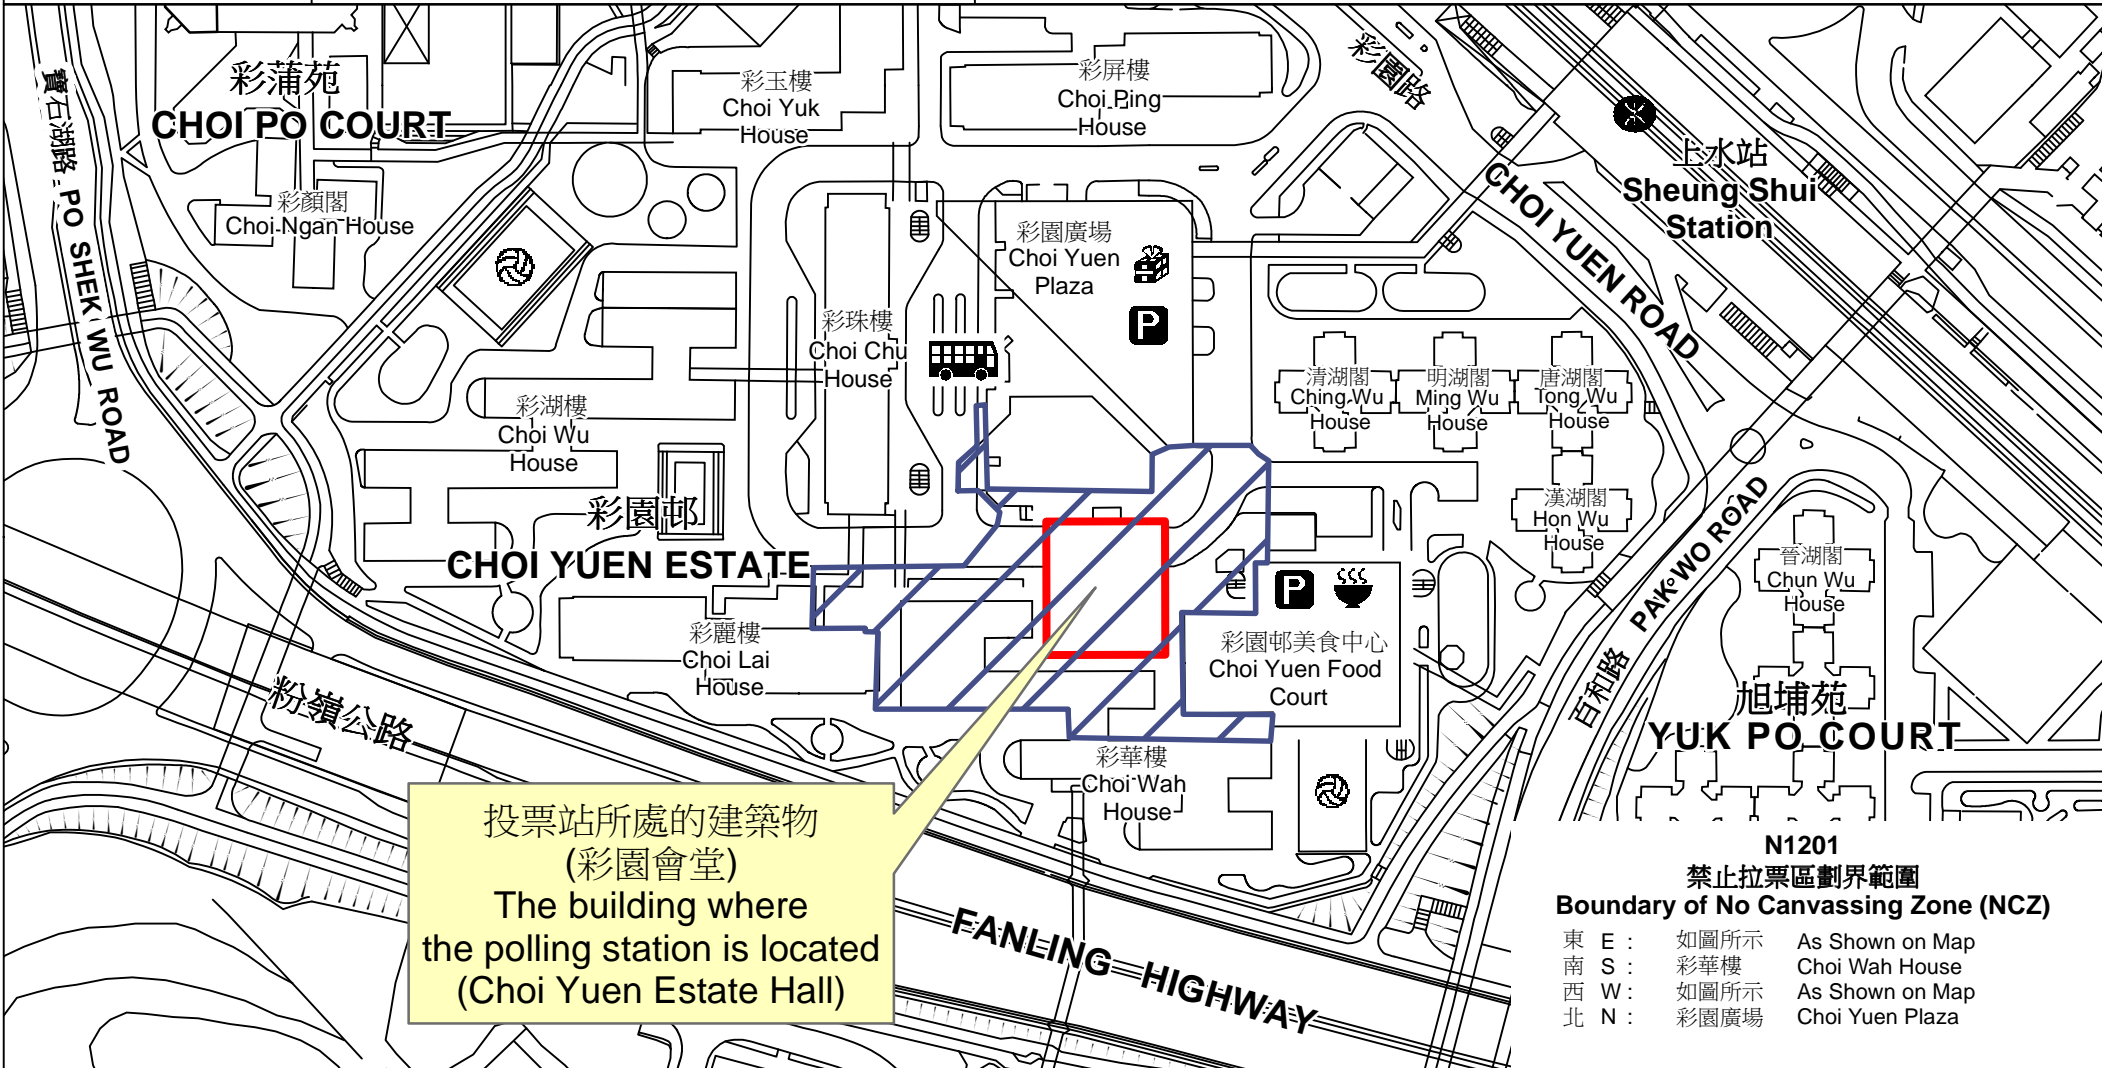

投票站位置圖和禁止拉票區 Polling Station - Location Plan & No Canvassing Zone

投票站編號 Polling Station Code N1201	2021年立法會換屆選舉地方選區編號及名稱 Code & Name of Geographical Constituency for 2021 Legislative Council General Election LC7 新界北 NEW TERRITORIES NORTH	名稱及地址 Name & Address 彩園會堂 新界上水彩園邨彩園會堂地下 Choi Yuen Estate Hall G/F, Choi Yuen Estate Hall, Choi Yuen Estate, Sheung Shui, New Territories
---	---	--

投票站所處的建築物
(彩園會堂)
The building where
the polling station is located
(Choi Yuen Estate Hall)

**N1201
禁止拉票區劃界範圍
Boundary of No Canvassing Zone (NCZ)**

東 E :	如圖所示	As Shown on Map
南 S :	彩華樓	Choi Wah House
西 W :	如圖所示	As Shown on Map
北 N :	彩園廣場	Choi Yuen Plaza

 禁止拉票區
No Canvassing Zone